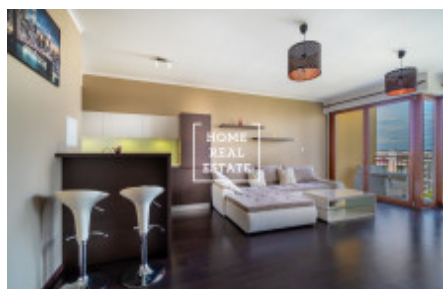

HOME
REAL
ESTATE

Rent flat 2+kk, 60 m2 - Nad Smetankou

ID	35427
Offer	Rental
Group	2+kk
Furnished	Furnished
Ownership	Personal
Usable area	60 m ²
Parking	Yes
City	Prague
City district	Hrdlořezy