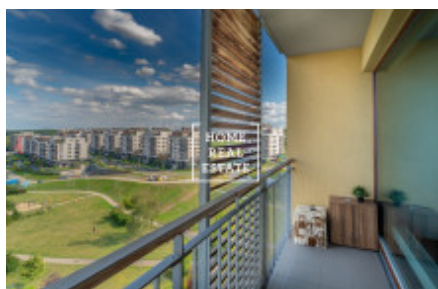

HOME
REAL
ESTATE

Rent flat 2+kk, 60 m2 - Nad Smetankou

ID	35427
Offer	Rental
Group	2+kk
Furnished	Furnished
Ownership	Personal
Usable area	60 m ²
Parking	Yes
City	Prague
City district	Hrdlořezy