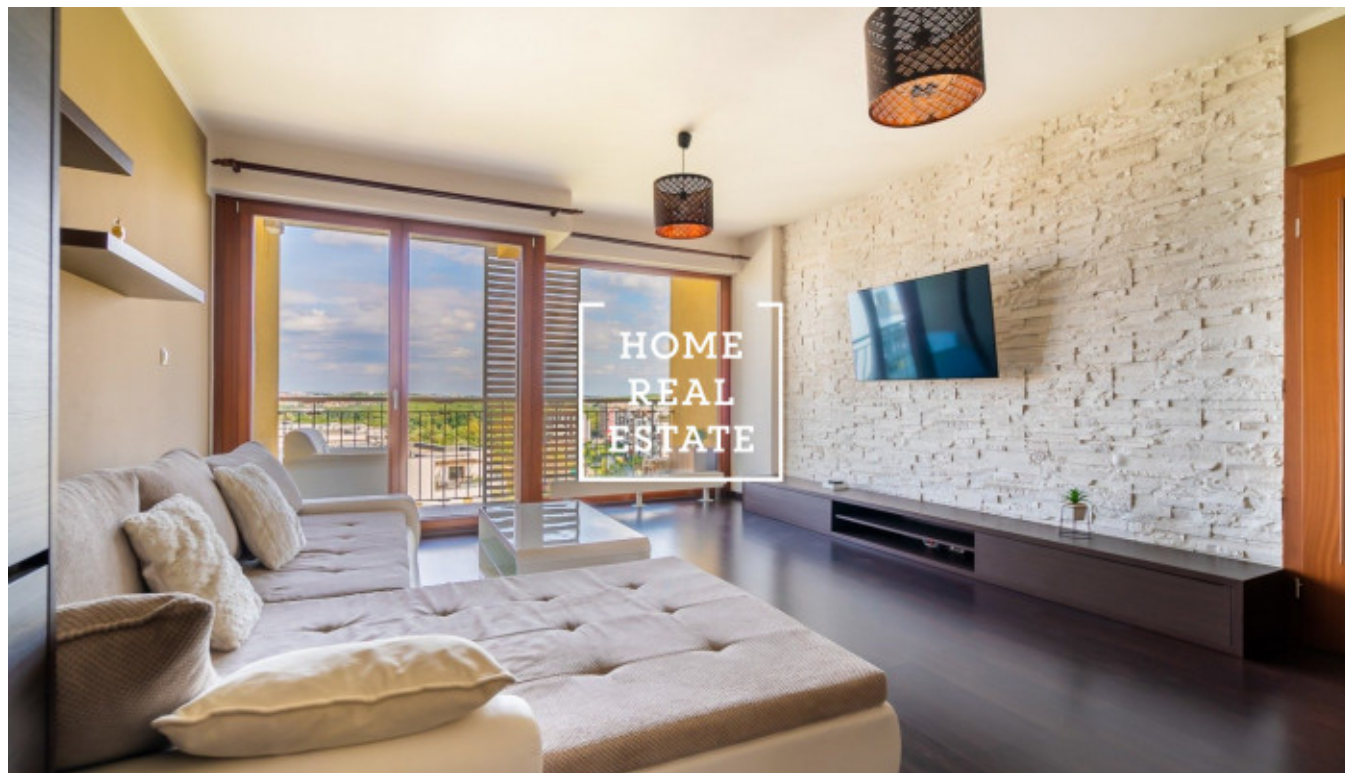

HOME
REAL
ESTATE

Rent flat 2+kk, 60 m2 - Nad Smetankou

ID	35427
Offer	Rental
Group	2+kk
Furnished	Furnished
Ownership	Personal
Usable area	60 m ²
Parking	Yes
City	Prague
City district	Hrdlořezy