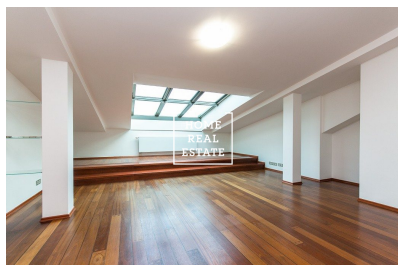

HOME
REAL
ESTATE

Rent flat 3+kk, 159 m2 - Korunní, Praha 2

**HOME
REAL
ESTATE**

Home Real Estate offers for rent without commission an exclusive maisonette 3+kk with the full area of 159sqm, situated in a lucrative location Prague 2 - Vinohrady. This spacious, newly furnished apartment is located on the last 5th and 6th floors of a brick building with an elevator. The first floor consists of a large living room (47 sqm) with a fully functional fireplace, then it follows by a modern fully equipped quality kitchen (6,27 sqm) and dining area. Then there are: a bedroom with a double bed and pantry (27,7 sqm), bathroom (8,14 sqm) with a jacuzzi shower, washing machine and two sinks, separate toilet (2 sqm), utility room (1,47 sqm) and an entrance hall (10,7 sqm). From the living room leads stairway to the second floor, where are located: a main bedroom (35,4 sqm), bathroom with a whirlpool bath, shower and toilet (12,47 sqm), cloakroom (1,7 sqm) and a gallery (4,18 sqm). The apartment has wooden roof windows with a remote control and wooden floors. It is equipped with an air conditioning and security system. There is also a shared courtyard with a sandpit and barbecue area. The house is situated in the heart of Prague, near the famous Žižkov television tower. In the surroundings you will find excellent civic amenities: supermarket, public parks, playground, shopping mall, kindergarten and primary school, post office, ATMs, pharmacies, beauty salons and a wide choice of pubs, restaurants and cafes. Šumavská tram stop is located right opposite the house. Jiřího z Poděbrad metro station (line A) is located 550 metres away. Price: 36,000 CZK + 6000,- utilities incl. electricity and gas charges. No commission. For more information about this property or to arrange the viewings, just fill in the form below, and we will contact you as soon as possible to arrange a date of viewing.