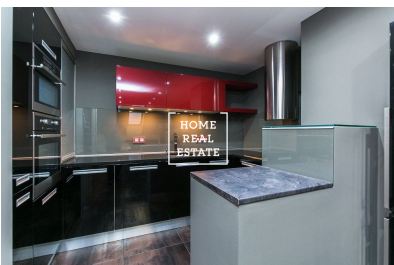

HOME
REAL
ESTATE

Rent flat 3+kk, 159 m2 - Korunní, Praha 2

**HOME
REAL
ESTATE**

Home Real Estate offers for rent without commission an exclusive maisonette 3+kk with the full area of 159sqm, situated in a lucrative location Prague 2 - Vinohrady. This spacious, newly furnished apartment is located on the last 5th and 6th floors of a brick building with an elevator. The first floor consists of a large living room (47 sqm) with a fully functional fireplace, then it follows by a modern fully equipped quality kitchen (6,27 sqm) and dining area. Then there are: a bedroom with a double bed and pantry (27,7 sqm), bathroom (8,14 sqm) with a jacuzzi shower, washing machine and two sinks, separate toilet (2 sqm), utility room (1,47 sqm) and an entrance hall (10,7 sqm). From the living room leads stairway to the second floor, where are located: a main bedroom (35,4 sqm), bathroom with a whirlpool bath, shower and toilet (12,47 sqm), cloakroom (1,7 sqm) and a gallery (4,18 sqm). The apartment has wooden roof windows with a remote control and wooden floors. It is equipped with an air conditioning and security system. There is also a shared courtyard with a sandpit and barbecue area. The house is situated in the heart of Prague, near the famous Žižkov television tower. In the surroundings you will find excellent civic amenities: supermarket, public parks, playground, shopping mall, kindergarten and primary school, post office, ATMs, pharmacies, beauty salons and a wide choice of pubs, restaurants and cafes. Šumavská tram stop is located right opposite the house. Jiřího z Poděbrad metro station (line A) is located 550 metres away. Price: 36,000 CZK + 6000,- utilities incl. electricity and gas charges. No commission. For more information about this property or to arrange the viewings, just fill in the form below, and we will contact you as soon as possible to arrange a date of viewing.