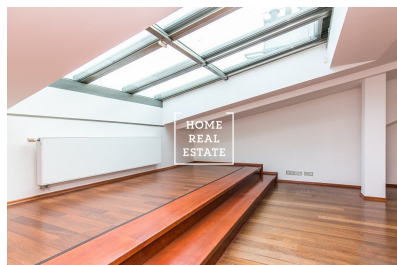

HOME
REAL
ESTATE

Rent flat 3+kk, 159 m2 - Korunní, Praha 2

**HOME
REAL
ESTATE**

Home Real Estate offers for rent without commission an exclusive maisonette 3+kk with the full area of 159sqm, situated in a lucrative location Prague 2 - Vinohrady. This spacious, newly furnished apartment is located on the last 5th and 6th floors of a brick building with an elevator. The first floor consists of a large living room (47 sqm) with a fully functional fireplace, then it follows by a modern fully equipped quality kitchen (6,27 sqm) and dining area. Then there are: a bedroom with a double bed and pantry (27,7 sqm), bathroom (8,14 sqm) with a jacuzzi shower, washing machine and two sinks, separate toilet (2 sqm), utility room (1,47 sqm) and an entrance hall (10,7 sqm). From the living room leads stairway to the second floor, where are located: a main bedroom (35,4 sqm), bathroom with a whirlpool bath, shower and toilet (12,47 sqm), cloakroom (1,7 sqm) and a gallery (4,18 sqm). The apartment has wooden roof windows with a remote control and wooden floors. It is equipped with an air conditioning and security system. There is also a shared courtyard with a sandpit and barbecue area. The house is situated in the heart of Prague, near the famous Žižkov television tower. In the surroundings you will find excellent civic amenities: supermarket, public parks, playground, shopping mall, kindergarten and primary school, post office, ATMs, pharmacies, beauty salons and a wide choice of pubs, restaurants and cafes. Šumavská tram stop is located right opposite the house. Jiřího z Poděbrad metro station (line A) is located 550 metres away. Price: 36,000 CZK + 6000,- utilities incl. electricity and gas charges. No commission. For more information about this property or to arrange the viewings, just fill in the form below, and we will contact you as soon as possible to arrange a date of viewing.