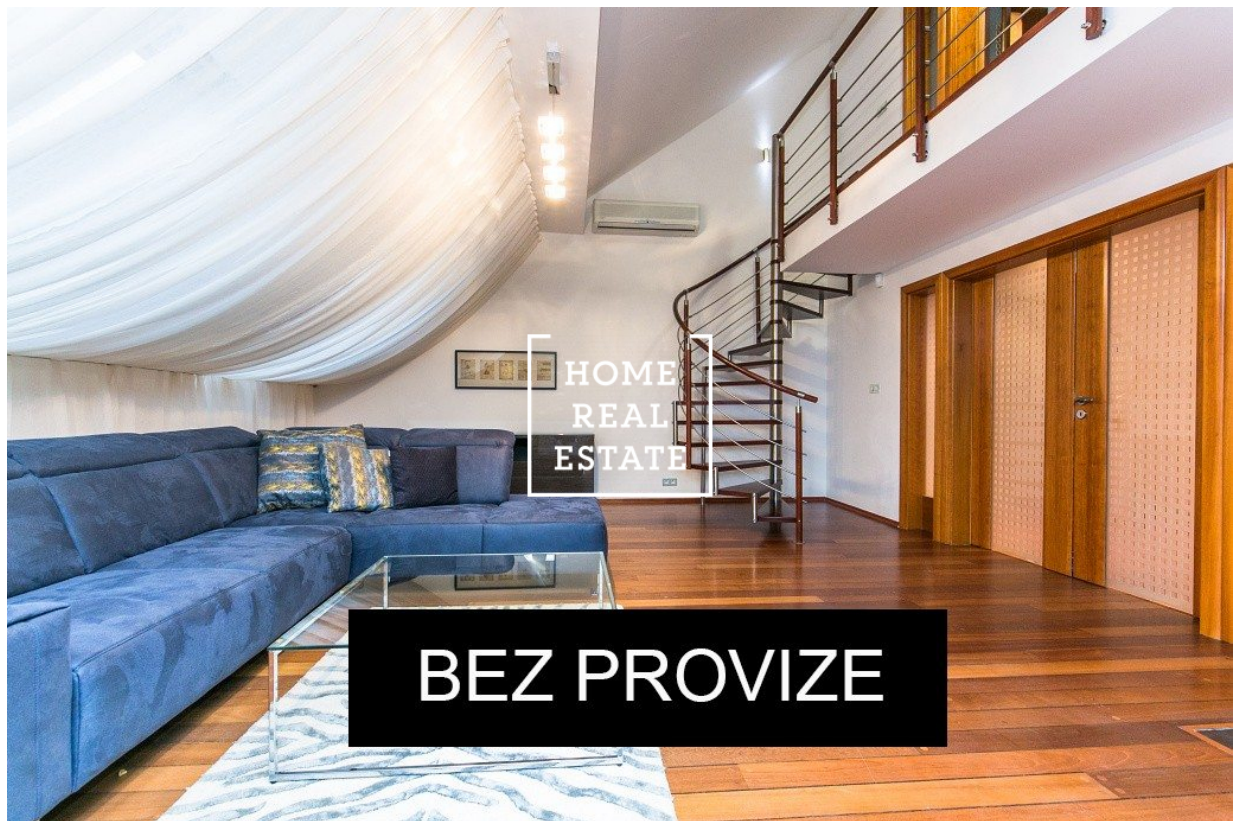

HOME
REAL
ESTATE

Rent flat 3+kk, 159 m2 - Korunní, Praha 2

**HOME
REAL
ESTATE**

Home Real Estate offers for rent without commission an exclusive maisonette 3+kk with the full area of 159sqm, situated in a lucrative location Prague 2 - Vinohrady. This spacious, newly furnished apartment is located on the last 5th and 6th floors of a brick building with an elevator. The first floor consists of a large living room (47 sqm) with a fully functional fireplace, then it follows by a modern fully equipped quality kitchen (6,27 sqm) and dining area. Then there are: a bedroom with a double bed and pantry (27,7 sqm), bathroom (8,14 sqm) with a jacuzzi shower, washing machine and two sinks, separate toilet (2 sqm), utility room (1,47 sqm) and an entrance hall (10,7 sqm). From the living room leads stairway to the second floor, where are located: a main bedroom (35,4 sqm), bathroom with a whirlpool bath, shower and toilet (12,47 sqm), cloakroom (1,7 sqm) and a gallery (4,18 sqm). The apartment has wooden roof windows with a remote control and wooden floors. It is equipped with an air conditioning and security system. There is also a shared courtyard with a sandpit and barbecue area. The house is situated in the heart of Prague, near the famous Žižkov television tower. In the surroundings you will find excellent civic amenities: supermarket, public parks, playground, shopping mall, kindergarten and primary school, post office, ATMs, pharmacies, beauty salons and a wide choice of pubs, restaurants and cafes. Šumavská tram stop is located right opposite the house. Jiřího z Poděbrad metro station (line A) is located 550 metres away. Price: 36,000 CZK + 6000,- utilities incl. electricity and gas charges. No commission. For more information about this property or to arrange the viewings, just fill in the form below, and we will contact you as soon as possible to arrange a date of viewing.