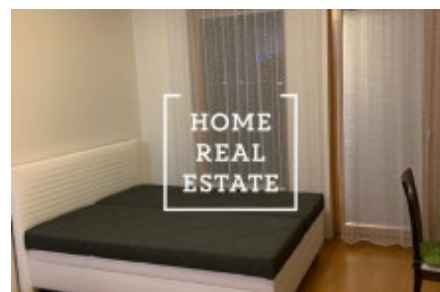

Rent flat 1+kk, 35 m2 - Panuškova, Praha 4

ID	35416	Offer	Rental
Group	1+kk	Furnished	Furnished
Location	Panuškova 4, Praha 4, Česko	Ownership	Personal
Usable area	35 m ²	City	Prague
District	Praha 4	City district	Krč
Status	Realized		