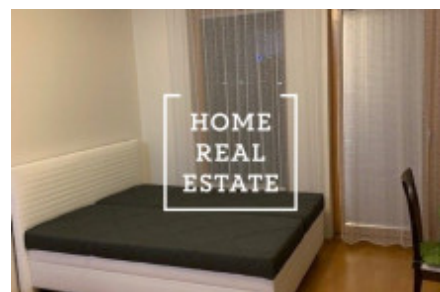

Rent flat 1+kk, 35 m² - Panuškova, Praha 4

ID	35416	Offer	Rental
Group	1+kk	Furnished	Furnished
Location	Panuškova 4, Praha 4, Česko	Ownership	Personal
Usable area	35 m ²	City	Prague
District	Praha 4	City district	Krč
Status	Realized		