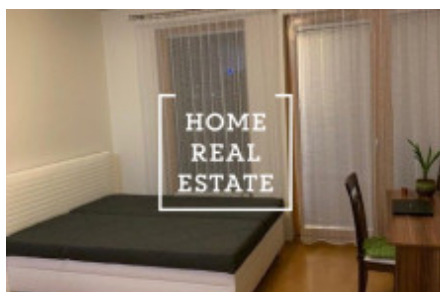

Rent flat 1+kk, 35 m² - Panuškova, Praha 4

ID	35416	Offer	Rental
Group	1+kk	Furnished	Furnished
Location	Panuškova 4, Praha 4, Česko	Ownership	Personal
Usable area	35 m ²	City	Prague
District	Praha 4	City district	Krč
Status	Realized		