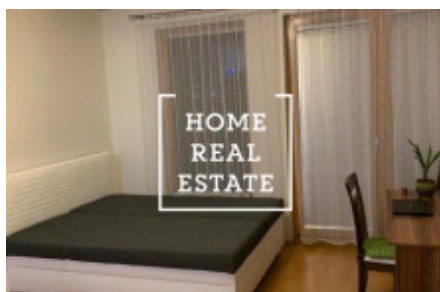

Rent flat 1+kk, 35 m2 - Panuškova, Praha 4

ID	35416	Offer	Rental
Group	1+kk	Furnished	Furnished
Location	Panuškova 4, Praha 4, Česko	Ownership	Personal
Usable area	35 m ²	City	Prague
District	Praha 4	City district	Krč
Status	Realized		