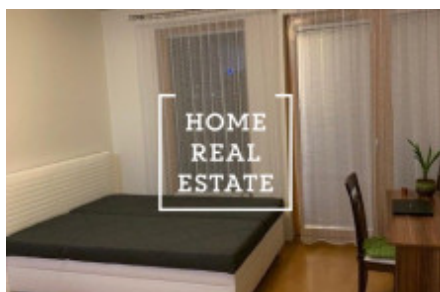

## Rent flat 1+kk, 35 m2 - Panuškova, Praha 4

ID	<a href="#">35416</a>	Offer	Rental
Group	1+kk	Furnished	Furnished
Location	Panuškova 4, Praha 4, Česko	Ownership	Personal
Usable area	35 m <sup>2</sup>	City	<a href="#">Prague</a>
District	<a href="#">Praha 4</a>	City district	<a href="#">Krč</a>
Status	Realized		