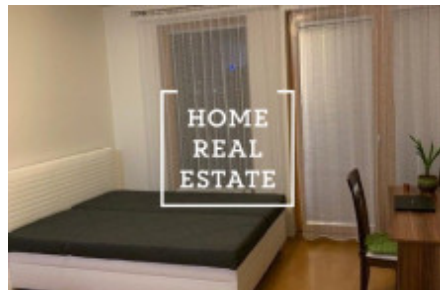

HOME
REAL
ESTATE

Rent flat 1+kk, 35 m2 - Panuškova, Praha 4

ID	35416
Offer	Rental
Group	1+kk
Furnished	Furnished
Location	Panuškova 4, Praha 4, Česko
Ownership	Personal
Usable area	35 m ²
City	Prague
District	Praha 4
City district	Krč