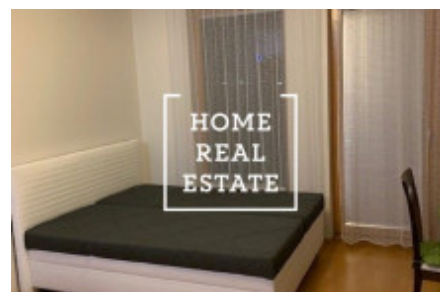

## Rent flat 1+kk, 35 m2 - Panuškova, Praha 4

ID	<a href="#">35416</a>	Offer	Rental
Group	1+kk	Furnished	Furnished
Location	Panuškova 4, Praha 4, Česko	Ownership	Personal
Usable area	35 m <sup>2</sup>	City	<a href="#">Prague</a>
District	<a href="#">Praha 4</a>	City district	<a href="#">Krč</a>
Status	Realized		