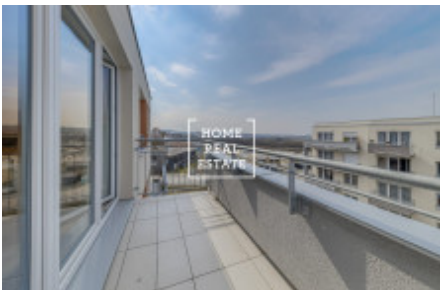

## Rent flat 3+kk, 80 m2 - Toufarova, Praha 5

«Home Real Estate» exclusively offers to rent a 2-bedroom flat with the full area of 80 m<sup>2</sup> from the Central Group “Jižní Výhledy” project, situated in Prague 5 - Stodůlky. Fully furnished stylish flat is situated in a new building in Jeremiášova Street. Flat layout includes living room with kitchen unit equipped with all necessary electronic devices, 2 bedrooms, bathroom with toilet, utility room and entrance hall. Flat also features balcony (6 m<sup>2</sup>). Cellar in the basement of the building is available. Parking is possible in the underground car park. The project means modern living in the green periphery of the city and being just 15 minutes away from the city center. Roof gardens and park within the residence territory provide healthy ecological living. All public amenities nearby: shops, kindergartens, schools, playgrounds and sport ground are all within walking distance. Picturesque Prokop Valley with Dalejský is also very close to the residence. Transport accessibility: Stodůlky and Luka (Line B) are just a few minute walk away from the building. It takes about 15 minutes both by car and by metro to reach the city center. Available now! Price: 20.000 CZK + 3.400 CZK for utilities + electricity The price includes cellar and parking For more information about this property or to arrange the viewings, just fill in the form below, and we will contact you as soon as possible to arrange a date of viewing.