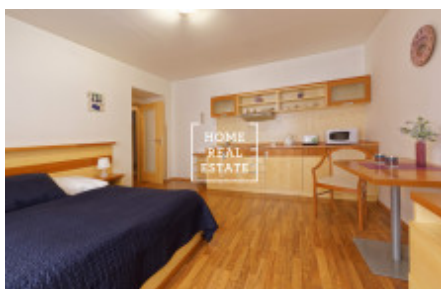

HOME
REAL
ESTATE

Rent flat 1+kk, 30 m² - Nádražní, Praha 5

ID
Offer
Group
Furnished
Location
Ownership
Usable area
Parking
City
District
City district

[35406](#)
Rental
1+kk
Furnished
Nádražní 61/116
Personal
30 m²
Yes
[Prague](#)
[Praha 5](#)
[Smíchov](#)