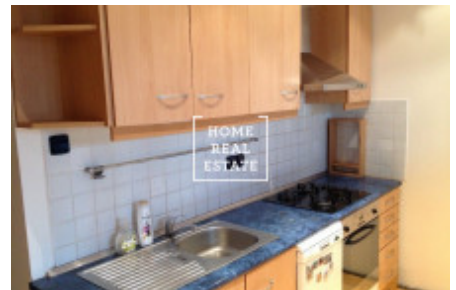

## Rent flat 2+kk, 52 m2 - 5. května, Praha 4

ID	<a href="#">35404</a>	Offer	Rental
Group	2+kk	Furnished	Furnished
Ownership	Personal	Usable area	52 m <sup>2</sup>
City	<a href="#">Prague</a>	District	<a href="#">Praha 4</a>
City district	<a href="#">Nusle</a>	Status	Realized