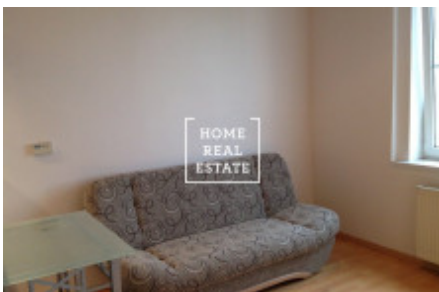

## Rent flat 2+kk, 52 m2 - 5. května, Praha 4

ID	<a href="#">35404</a>	Offer	Rental
Group	2+kk	Furnished	Furnished
Ownership	Personal	Usable area	52 m <sup>2</sup>
City	<a href="#">Prague</a>	District	<a href="#">Praha 4</a>
City district	<a href="#">Nusle</a>	Status	Realized