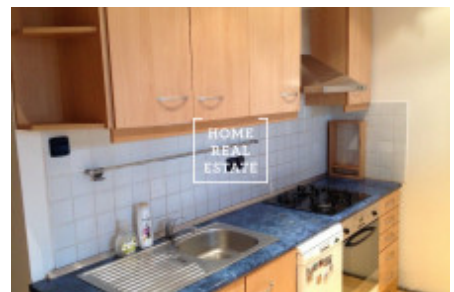

## Rent flat 2+kk, 52 m2 - 5. května, Praha 4

ID	<a href="#">35404</a>	Offer	Rental
Group	2+kk	Furnished	Furnished
Ownership	Personal	Usable area	52 m <sup>2</sup>
City	<a href="#">Prague</a>	District	<a href="#">Praha 4</a>
City district	<a href="#">Nusle</a>	Status	Realized