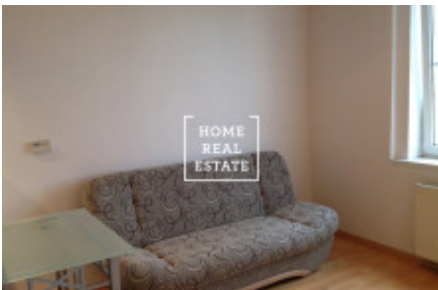

## Rent flat 2+kk, 52 m2 - 5. května, Praha 4

ID	<a href="#">35404</a>	Offer	Rental
Group	2+kk	Furnished	Furnished
Ownership	Personal	Usable area	52 m <sup>2</sup>
City	<a href="#">Prague</a>	District	<a href="#">Praha 4</a>
City district	<a href="#">Nusle</a>	Status	Realized