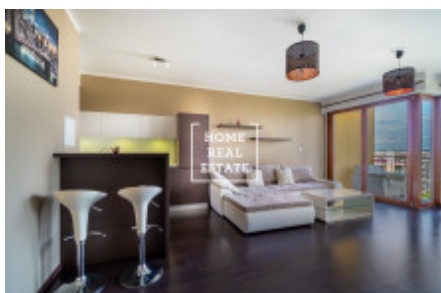

HOME
REAL
ESTATE

Rent flat 2+kk, 60 m² - Nad Smetankou, Praha 9

ID
Offer
Group
Furnished
Ownership
Usable area
Parking
City
District
City district

[35399](#)
Rental
2+kk
Furnished
Personal
60 m²
Yes
[Prague](#)
[Praha 9](#)
[Hrdlořezy](#)