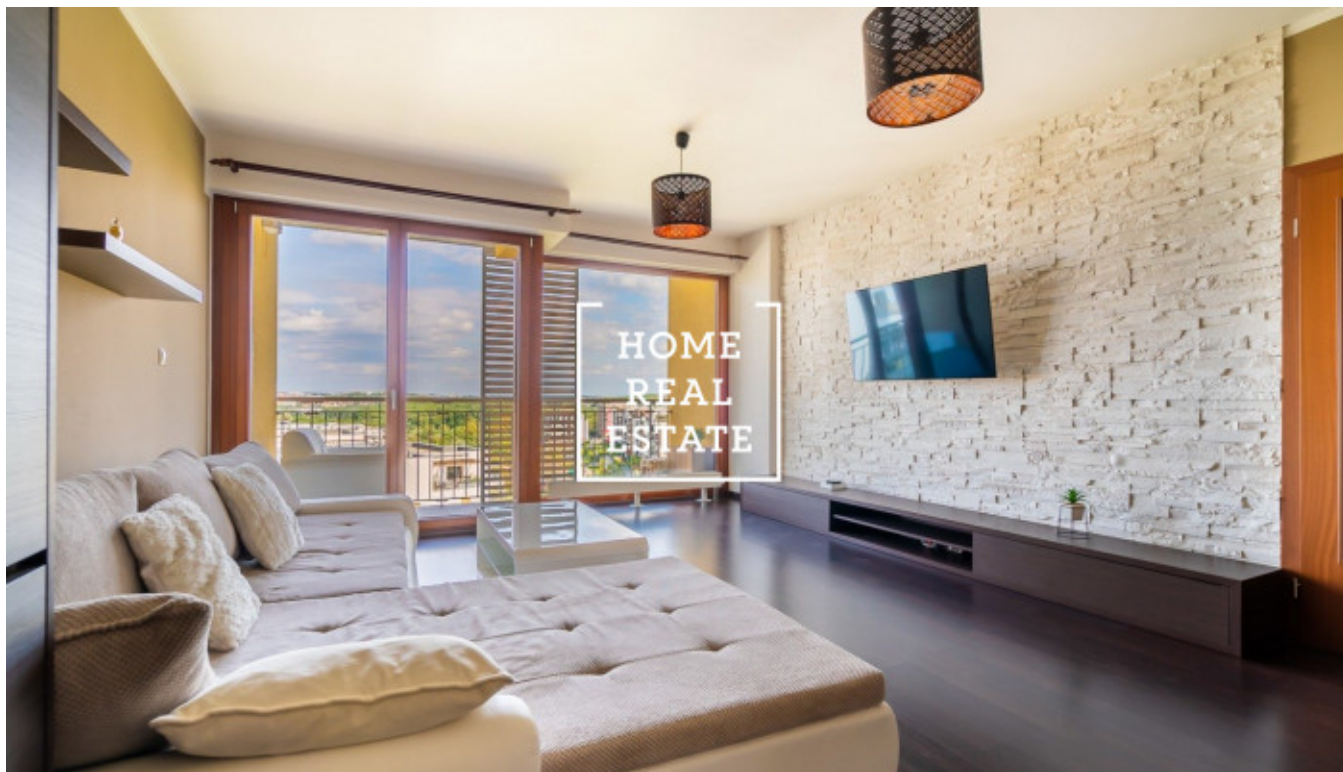

HOME
REAL
ESTATE

Rent flat 2+kk, 60 m² - Nad Smetankou, Praha 9

ID
Offer
Group
Furnished
Ownership
Usable area
Parking
City
District
City district

[35399](#)
Rental
2+kk
Furnished
Personal
60 m²
Yes
[Prague](#)
[Praha 9](#)
[Hrdlořezy](#)