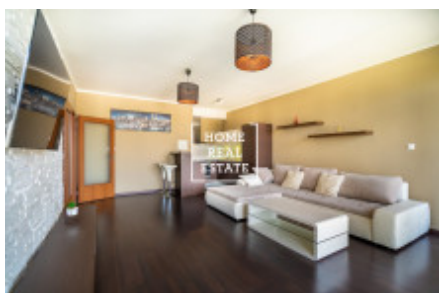

HOME
REAL
ESTATE

Rent flat 2+kk, 60 m² - Nad Smetankou, Praha 9

ID
Offer
Group
Furnished
Ownership
Usable area
Parking
City
District
City district

[35399](#)
Rental
2+kk
Furnished
Personal
60 m²
Yes
[Prague](#)
[Praha 9](#)
[Hrdlořezy](#)