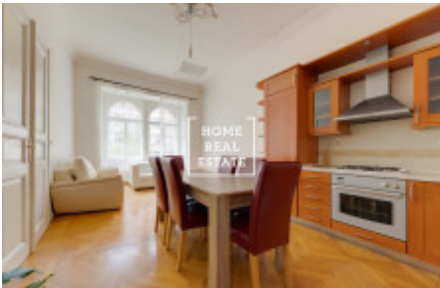

Rent flat 2+1 - Vinohradská, Praha 2

| | | | |
|-----------|-------------------------|---------------|---------------------------|
| ID | 35392 | Offer | Rental |
| Group | 2+1 | Furnished | Furnished |
| Ownership | Personal | City | Prague |
| District | Praha 2 | City district | Vinohrady |
| Status | Realized | | |