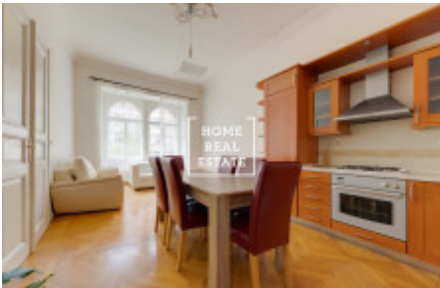

Rent flat 2+1 - Vinohradská, Praha 2

ID	35392	Offer	Rental
Group	2+1	Furnished	Furnished
Ownership	Personal	City	Prague
District	Praha 2	City district	Vinohrady
Status	Realized		