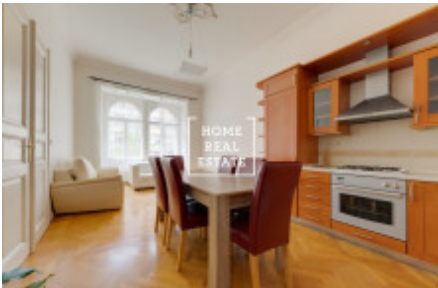

Rent flat 2+1 - Vinohradská, Praha 2

ID	35392	Offer	Rental
Group	2+1	Furnished	Furnished
Ownership	Personal	City	Prague
District	Praha 2	City district	Vinohrady
Status	Realized		