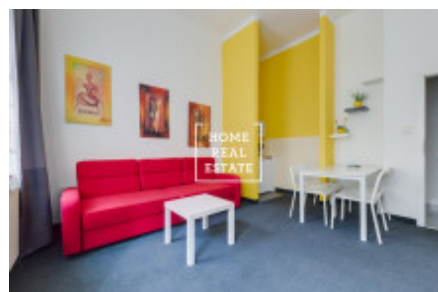

Rent flat 1+1, 55 m2 - Vinohradská, Praha 2

ID	35385	Offer	Rental
Group	1+1	Furnished	Furnished
Ownership	Personal	Usable area	55 m ²
City	Prague	District	Praha 2
City district	Vinohrady	Status	Realized