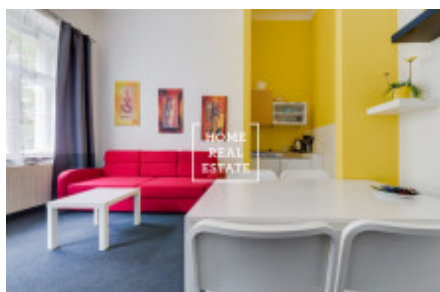

## Rent flat 1+1, 55 m2 - Vinohradská, Praha 2

ID	<a href="#">35385</a>	Offer	Rental
Group	1+1	Furnished	Furnished
Ownership	Personal	Usable area	55 m <sup>2</sup>
City	<a href="#">Prague</a>	District	<a href="#">Praha 2</a>
City district	<a href="#">Vinohrady</a>	Status	Realized