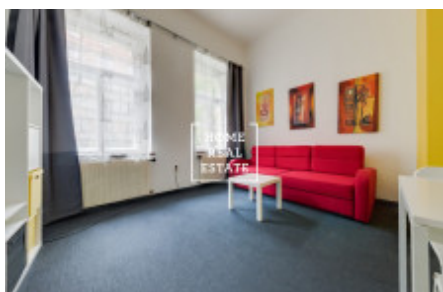

## Rent flat 1+1, 55 m2 - Vinohradská, Praha 2

ID	<a href="#">35385</a>	Offer	Rental
Group	1+1	Furnished	Furnished
Ownership	Personal	Usable area	55 m <sup>2</sup>
City	<a href="#">Prague</a>	District	<a href="#">Praha 2</a>
City district	<a href="#">Vinohrady</a>	Status	Realized