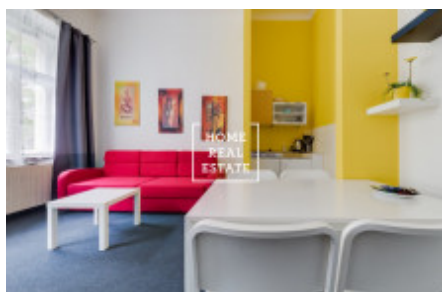

Rent flat 1+1, 55 m2 - Vinohradská, Praha 2

ID	35385	Offer	Rental
Group	1+1	Furnished	Furnished
Ownership	Personal	Usable area	55 m ²
City	Prague	District	Praha 2
City district	Vinohrady	Status	Realized