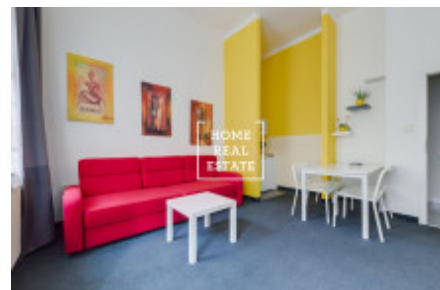

## Rent flat 1+1, 55 m2 - Vinohradská, Praha 2

ID	<a href="#">35385</a>	Offer	Rental
Group	1+1	Furnished	Furnished
Ownership	Personal	Usable area	55 m <sup>2</sup>
City	<a href="#">Prague</a>	District	<a href="#">Praha 2</a>
City district	<a href="#">Vinohrady</a>	Status	Realized