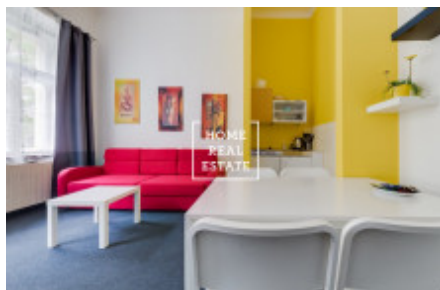

## Rent flat 1+1, 55 m2 - Vinohradská, Praha 2

ID	<a href="#">35385</a>	Offer	Rental
Group	1+1	Furnished	Furnished
Ownership	Personal	Usable area	55 m <sup>2</sup>
City	<a href="#">Prague</a>	District	<a href="#">Praha 2</a>
City district	<a href="#">Vinohrady</a>	Status	Realized