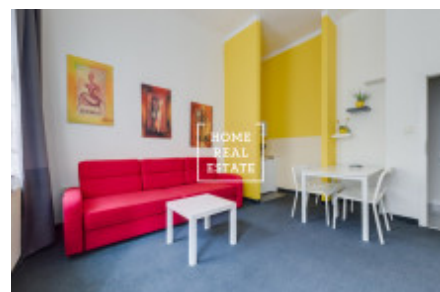

## Rent flat 1+1, 55 m2 - Vinohradská, Praha 2

ID	<a href="#">35385</a>	Offer	Rental
Group	1+1	Furnished	Furnished
Ownership	Personal	Usable area	55 m <sup>2</sup>
City	<a href="#">Prague</a>	District	<a href="#">Praha 2</a>
City district	<a href="#">Vinohrady</a>	Status	Realized