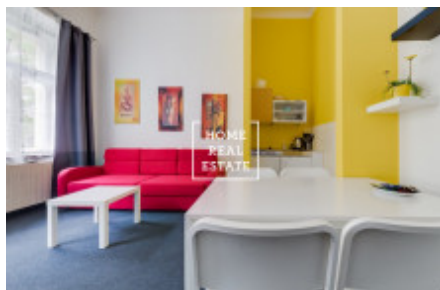

Rent flat 1+1, 55 m2 - Vinohradská, Praha 2

ID	35385	Offer	Rental
Group	1+1	Furnished	Furnished
Ownership	Personal	Usable area	55 m ²
City	Prague	District	Praha 2
City district	Vinohrady	Status	Realized