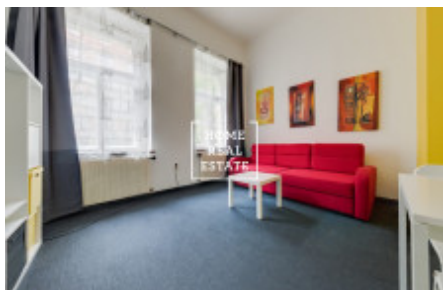

## Rent flat 1+1, 55 m2 - Vinohradská, Praha 2

ID	<a href="#">35385</a>	Offer	Rental
Group	1+1	Furnished	Furnished
Ownership	Personal	Usable area	55 m <sup>2</sup>
City	<a href="#">Prague</a>	District	<a href="#">Praha 2</a>
City district	<a href="#">Vinohrady</a>	Status	Realized