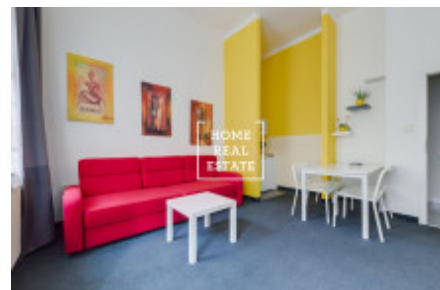

Rent flat 1+1, 55 m2 - Vinohradská, Praha 2

ID	35385	Offer	Rental
Group	1+1	Furnished	Furnished
Ownership	Personal	Usable area	55 m ²
City	Prague	District	Praha 2
City district	Vinohrady	Status	Realized