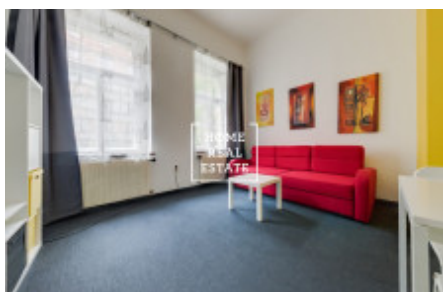

Rent flat 1+1, 55 m2 - Vinohradská, Praha 2

ID	35385	Offer	Rental
Group	1+1	Furnished	Furnished
Ownership	Personal	Usable area	55 m ²
City	Prague	District	Praha 2
City district	Vinohrady	Status	Realized