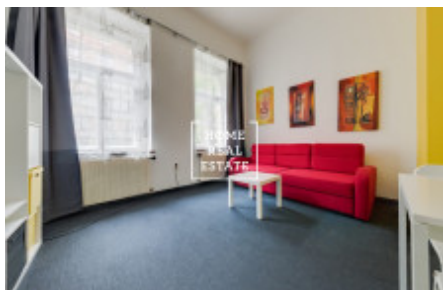

Rent flat 1+1, 55 m2 - Vinohradská, Praha 2

ID	35385	Offer	Rental
Group	1+1	Furnished	Furnished
Ownership	Personal	Usable area	55 m ²
City	Prague	District	Praha 2
City district	Vinohrady	Status	Realized