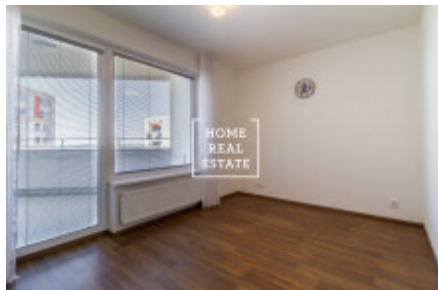

Rent flat 3+kk, 1005 m² - Modenská

ID	35382	Offer	Rental
Group	3+kk	Furnished	unfurnished
Ownership	Personal	Usable area	1005 m ²
Parking	Yes	City	Prague
City district	Horní Měcholupy	Status	Realized