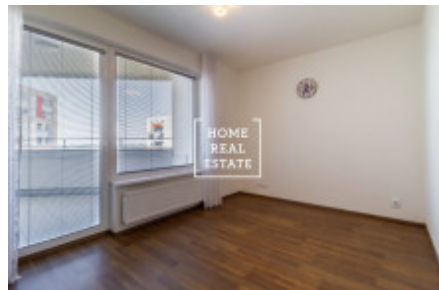

Rent flat 3+kk, 1005 m² - Modenská

ID	35382	Offer	Rental
Group	3+kk	Furnished	unfurnished
Ownership	Personal	Usable area	1005 m ²
Parking	Yes	City	Prague
City district	Horní Měcholupy	Status	Realized