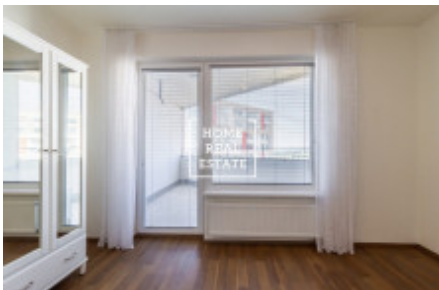

Rent flat 3+kk, 1005 m² - Modenská

ID	35382	Offer	Rental
Group	3+kk	Furnished	unfurnished
Ownership	Personal	Usable area	1005 m ²
Parking	Yes	City	Prague
City district	Horní Měcholupy	Status	Realized