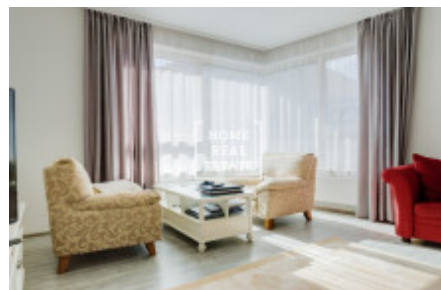

HOME
REAL
ESTATE

Rent flat 2+kk, 80 m2 - Donská, Praha 10

ID	35379
Offer	Rental
Group	2+kk
Furnished	Furnished
Ownership	Personal
Usable area	80 m ²
Parking	Yes
City	Prague
District	Praha 10
City district	Vršovice