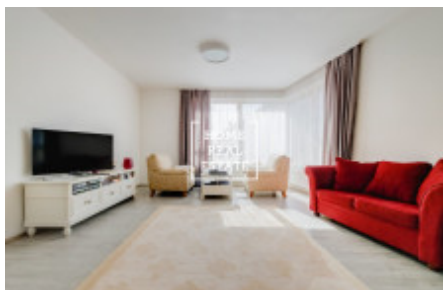

HOME
REAL
ESTATE

Rent flat 2+kk, 80 m2 - Donská, Praha 10

ID	35379
Offer	Rental
Group	2+kk
Furnished	Furnished
Ownership	Personal
Usable area	80 m ²
Parking	Yes
City	Prague
District	Praha 10
City district	Vršovice