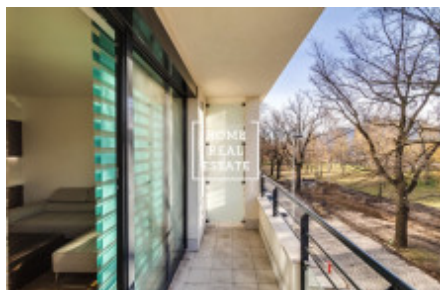

HOME
REAL
ESTATE

Rent flat 2+kk, 65 m² - Radimova, Praha 6

ID
Offer
Group
Furnished
Ownership
Usable area
Parking
City
District
City district

[35374](#)
Rental
2+kk
Furnished
Personal
65 m²
Yes
[Prague](#)
[Praha 6](#)
[Břevnov](#)