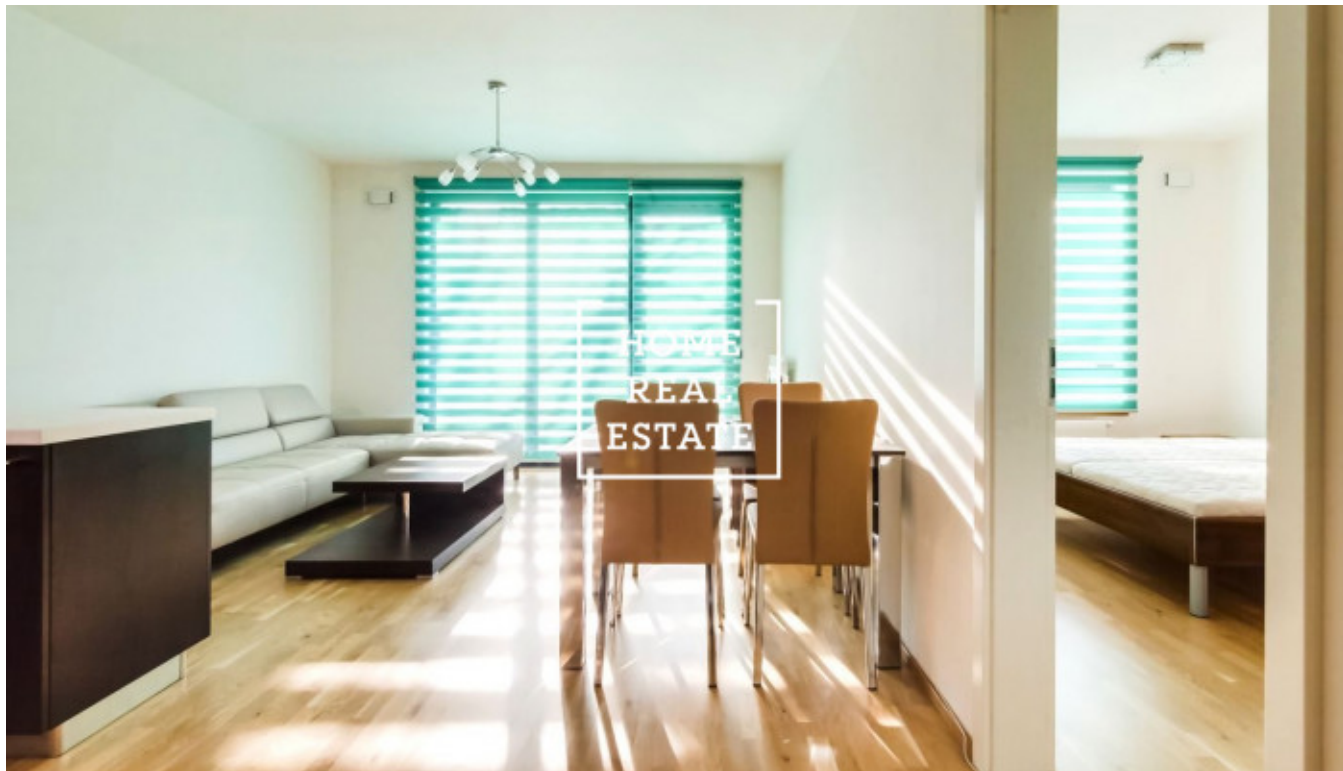

HOME
REAL
ESTATE

Rent flat 2+kk, 65 m² - Radimova, Praha 6

ID
Offer
Group
Furnished
Ownership
Usable area
Parking
City
District
City district

[35374](#)
Rental
2+kk
Furnished
Personal
65 m²
Yes
[Prague](#)
[Praha 6](#)
[Břevnov](#)