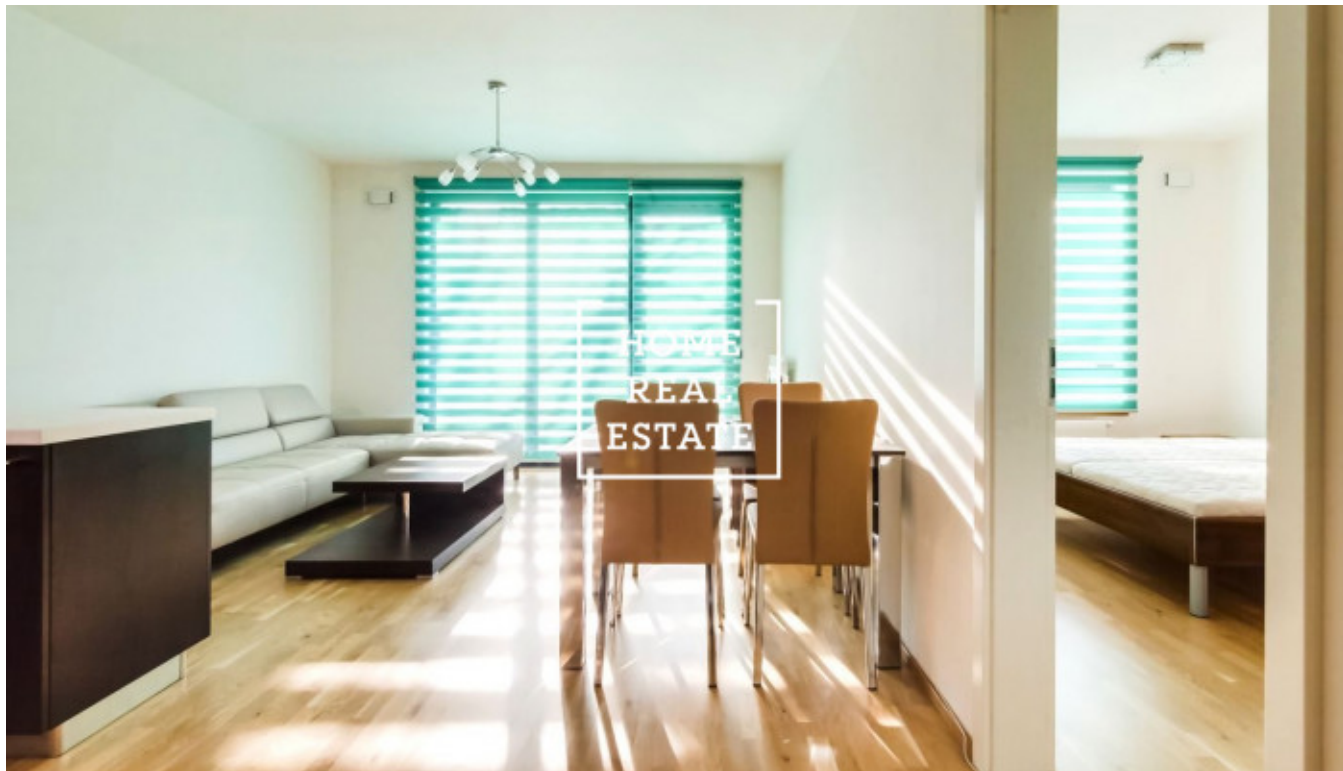

## Rent flat 2+kk, 65 m2 - Radimova, Praha 6

ID	<a href="#">35374</a>	Offer	Rental
Group	2+kk	Furnished	Furnished
Ownership	Personal	Usable area	65 m <sup>2</sup>
Parking	Yes	City	<a href="#">Prague</a>
District	<a href="#">Praha 6</a>	City district	<a href="#">Břevnov</a>
Status	Realized		