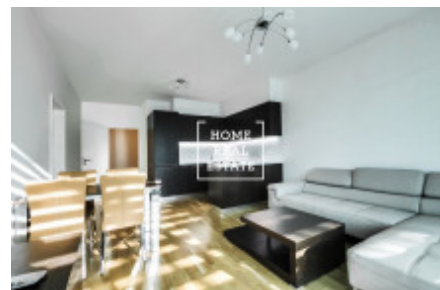

Rent flat 2+kk, 65 m2 - Radimova, Praha 6

ID	35374	Offer	Rental
Group	2+kk	Furnished	Furnished
Ownership	Personal	Usable area	65 m ²
Parking	Yes	City	Prague
District	Praha 6	City district	Břevnov
Status	Realized		