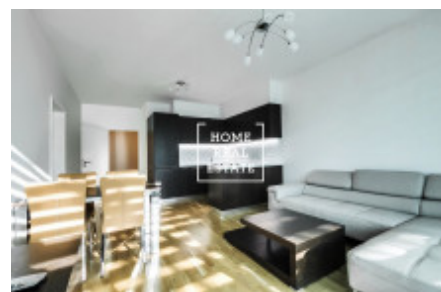

Rent flat 2+kk, 65 m2 - Radimova, Praha 6

ID	35374	Offer	Rental
Group	2+kk	Furnished	Furnished
Ownership	Personal	Usable area	65 m ²
Parking	Yes	City	Prague
District	Praha 6	City district	Břevnov
Status	Realized		