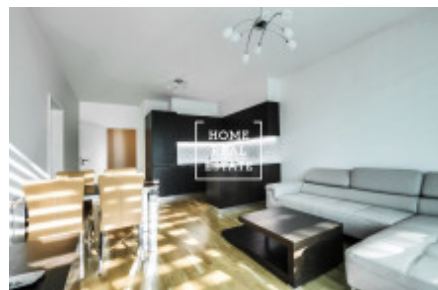

HOME
REAL
ESTATE

Rent flat 2+kk, 65 m² - Radimova, Praha 6

ID
Offer
Group
Furnished
Ownership
Usable area
Parking
City
District
City district

[35374](#)
Rental
2+kk
Furnished
Personal
65 m²
Yes
[Prague](#)
[Praha 6](#)
[Břevnov](#)