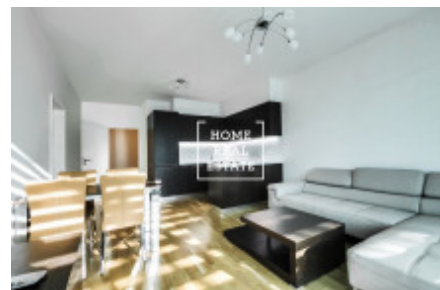

## Rent flat 2+kk, 65 m2 - Radimova, Praha 6

ID	<a href="#">35374</a>	Offer	Rental
Group	2+kk	Furnished	Furnished
Ownership	Personal	Usable area	65 m <sup>2</sup>
Parking	Yes	City	<a href="#">Prague</a>
District	<a href="#">Praha 6</a>	City district	<a href="#">Břevnov</a>
Status	Realized		