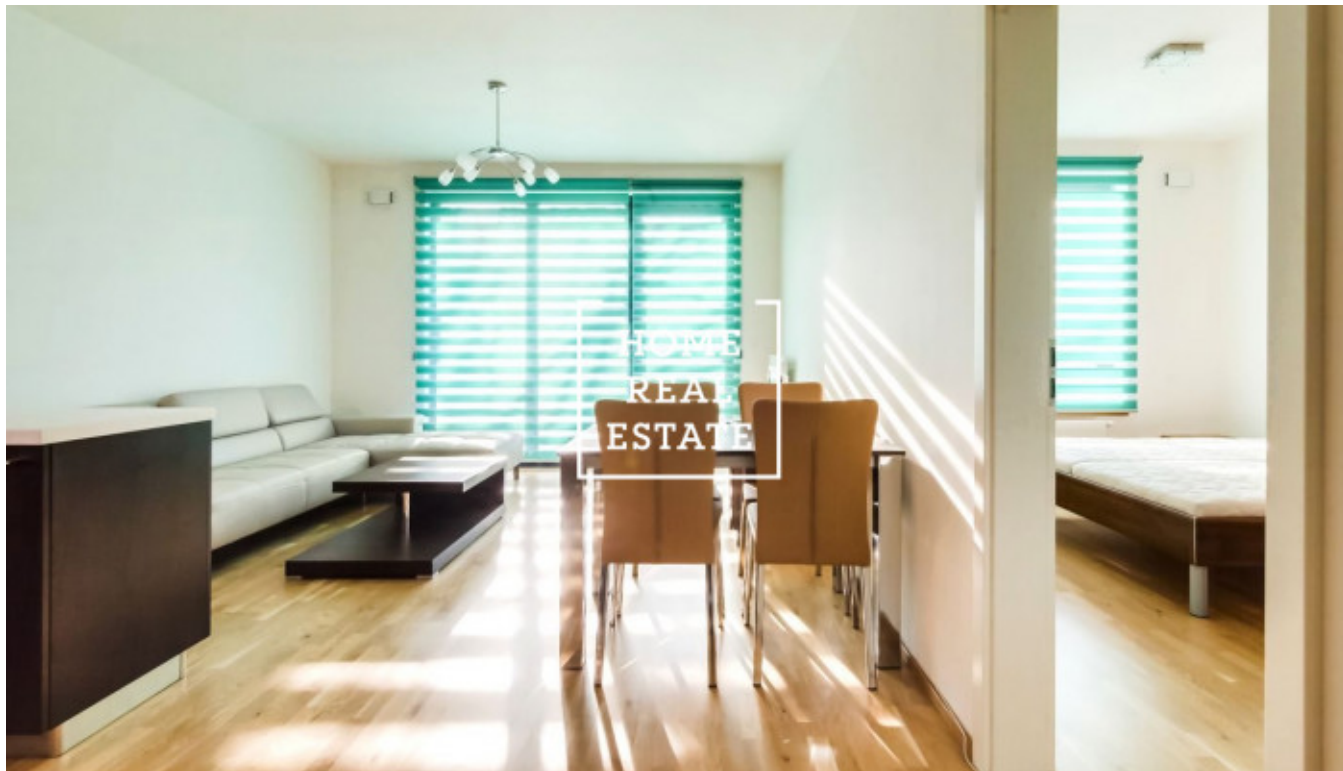

Rent flat 2+kk, 65 m2 - Radimova, Praha 6

ID	35374	Offer	Rental
Group	2+kk	Furnished	Furnished
Ownership	Personal	Usable area	65 m ²
Parking	Yes	City	Prague
District	Praha 6	City district	Břevnov
Status	Realized		