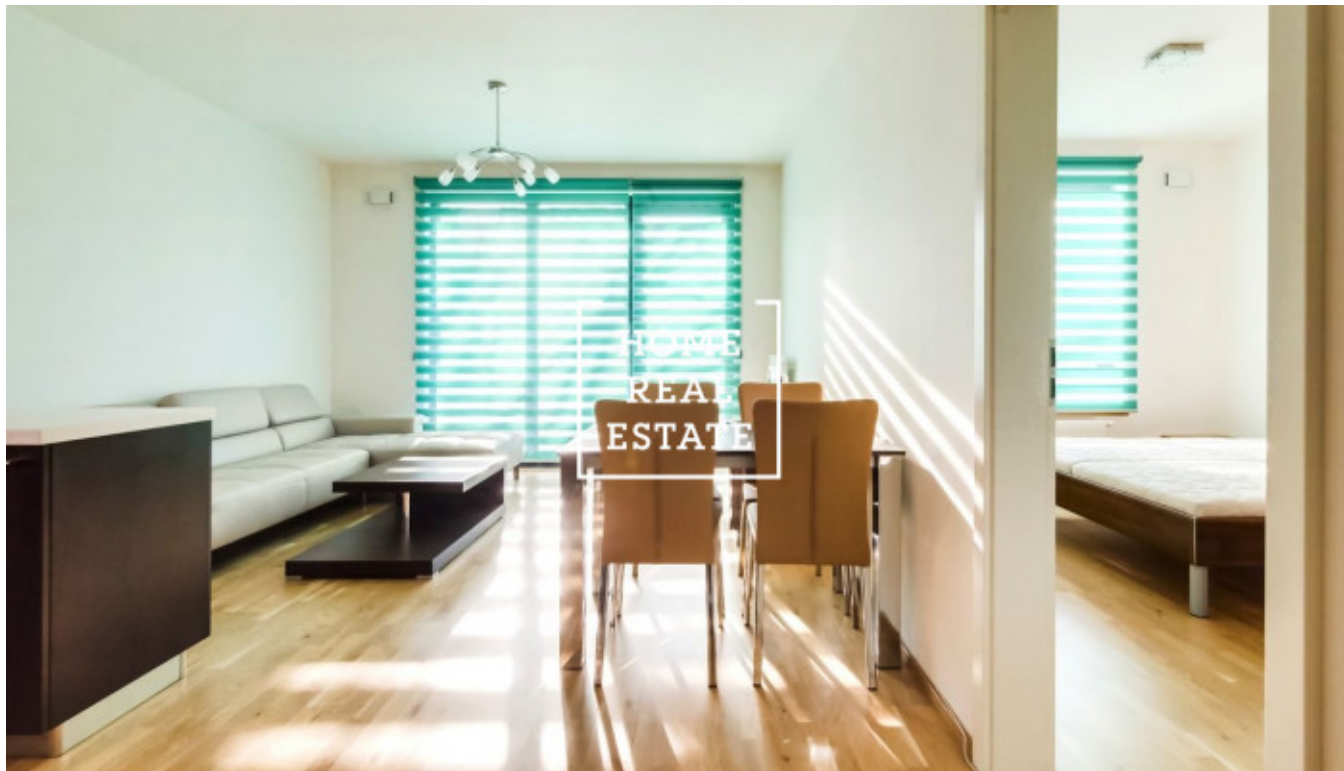

Rent flat 2+kk, 65 m2 - Radimova, Praha 6

ID	35374	Offer	Rental
Group	2+kk	Furnished	Furnished
Ownership	Personal	Usable area	65 m ²
Parking	Yes	City	Prague
District	Praha 6	City district	Břevnov
Status	Realized		