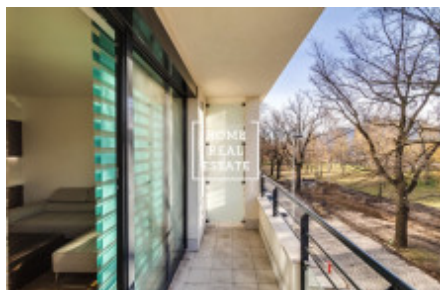

## Rent flat 2+kk, 65 m2 - Radimova, Praha 6

ID	<a href="#">35374</a>	Offer	Rental
Group	2+kk	Furnished	Furnished
Ownership	Personal	Usable area	65 m <sup>2</sup>
Parking	Yes	City	<a href="#">Prague</a>
District	<a href="#">Praha 6</a>	City district	<a href="#">Břevnov</a>
Status	Realized		