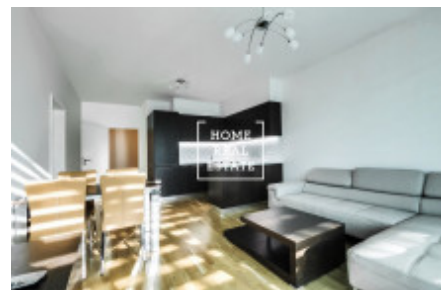

Rent flat 2+kk, 65 m2 - Radimova, Praha 6

ID	35374	Offer	Rental
Group	2+kk	Furnished	Furnished
Ownership	Personal	Usable area	65 m ²
Parking	Yes	City	Prague
District	Praha 6	City district	Břevnov
Status	Realized		