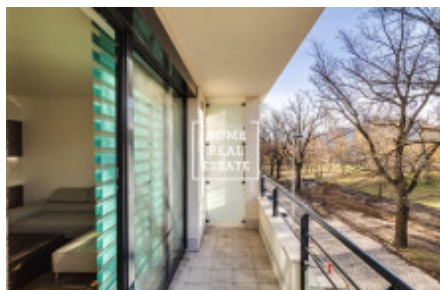

Rent flat 2+kk, 65 m2 - Radimova, Praha 6

ID	35374	Offer	Rental
Group	2+kk	Furnished	Furnished
Ownership	Personal	Usable area	65 m ²
Parking	Yes	City	Prague
District	Praha 6	City district	Břevnov
Status	Realized		