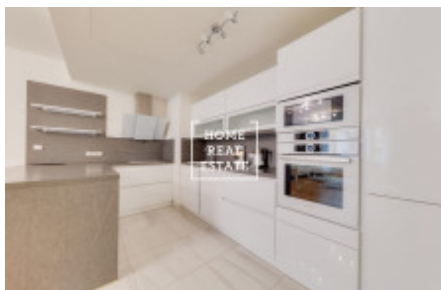

HOME
REAL
ESTATE

Rent flat 3+kk, 105 m2 - Rubešova, Praha 2

ID	35372
Offer	Rental
Group	3+kk
Furnished	Furnished
Ownership	Personal
Usable area	105 m ²
City	Prague
District	Praha 2
City district	Vinohrady