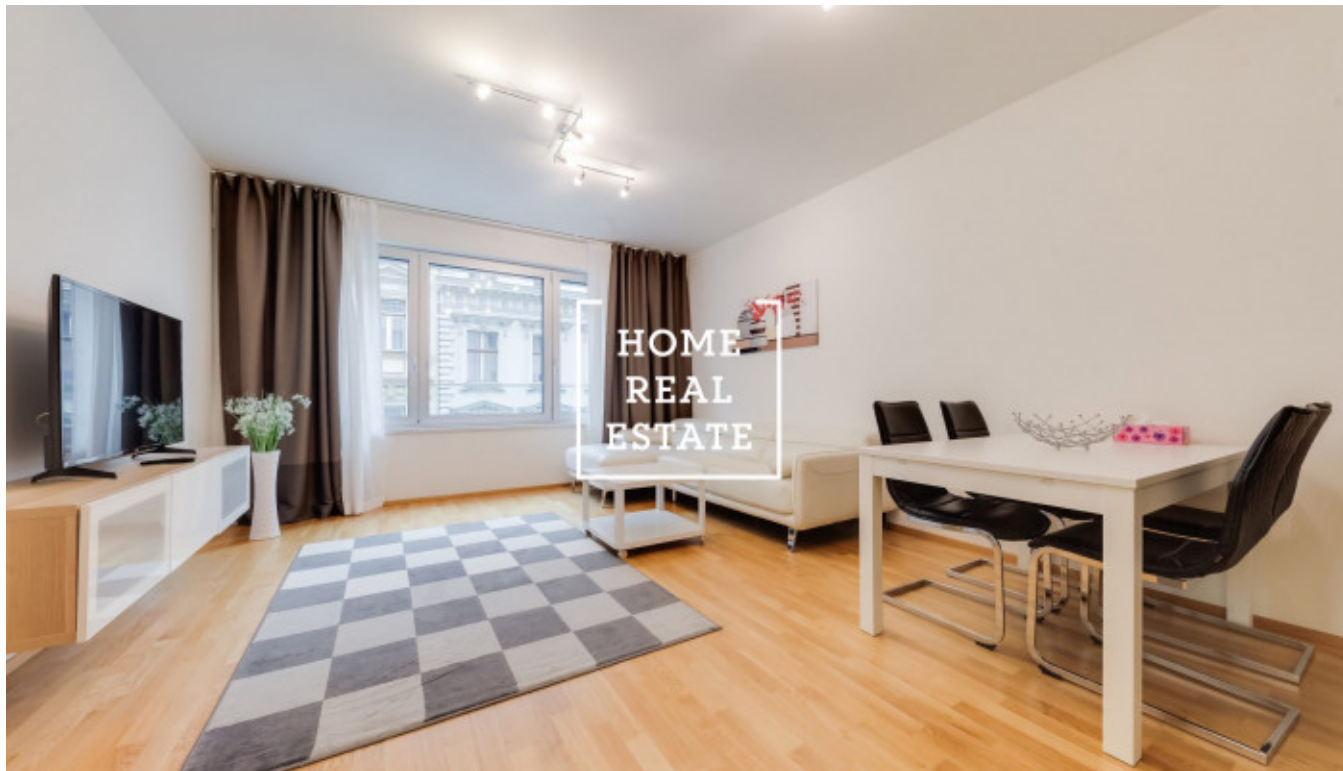

HOME
REAL
ESTATE

Rent flat 3+kk, 105 m2 - Rubešova, Praha 2

ID	35372
Offer	Rental
Group	3+kk
Furnished	Furnished
Ownership	Personal
Usable area	105 m ²
City	Prague
District	Praha 2
City district	Vinohrady