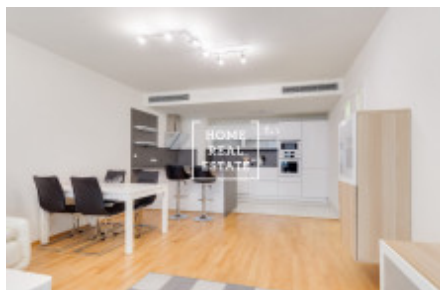

HOME
REAL
ESTATE

Rent flat 3+kk, 105 m2 - Rubešova, Praha 2

ID	35372
Offer	Rental
Group	3+kk
Furnished	Furnished
Ownership	Personal
Usable area	105 m ²
City	Prague
District	Praha 2
City district	Vinohrady