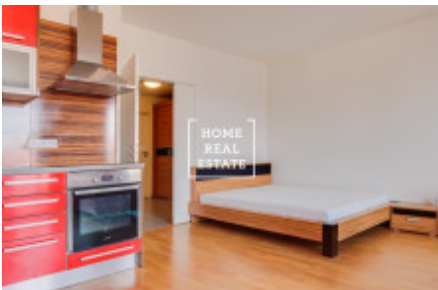

HOME
REAL
ESTATE

Rent flat 1+kk, 45 m² - Švédská, Praha 5

ID	35356
Offer	Rental
Group	1+kk
Furnished	Furnished
Location	Švédská 1010, 150 00 Praha 5- Smíchov, Česko
Ownership	Personal
Usable area	45 m ²
City	Prague
District	Praha 5
City district	Smíchov