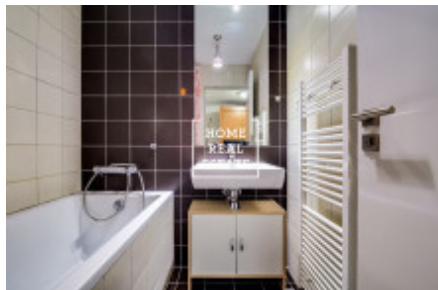

HOME
REAL
ESTATE

Rent flat 1+kk, 45 m² - Švédská, Praha 5

ID	35356
Offer	Rental
Group	1+kk
Furnished	Furnished
Location	Švédská 1010, 150 00 Praha 5- Smíchov, Česko
Ownership	Personal
Usable area	45 m ²
City	Prague
District	Praha 5
City district	Smíchov