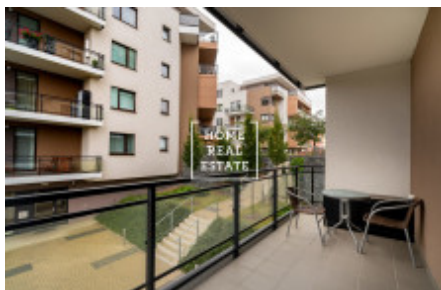

Rent flat 1+kk, 36 m² - Hevlínská, Praha 5

ID	35353	Offer	Rental
Group	1+kk	Furnished	Furnished
Location	Hevlínská 3, Zličín, Česko	Ownership	Personal
Usable area	36 m ²	Parking	Yes
City	Prague	District	Praha 5
City district	Zličín	Status	Realized