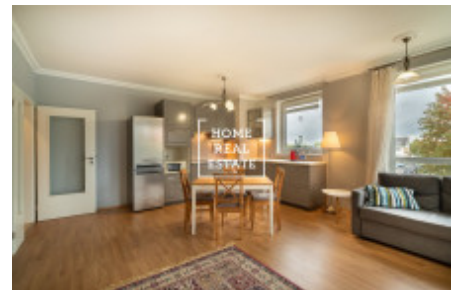

HOME
REAL
ESTATE

Rent flat 1+kk, 36 m² - Hevlínská, Praha 5

ID
Offer
Group
Furnished
Location
Ownership
Usable area
Parking
City
District
City district

[35353](#)
Rental
1+kk
Furnished
Hevlínská 3, Zličín, Česko
Personal
36 m²
Yes
[Prague](#)
[Praha 5](#)
[Zličín](#)