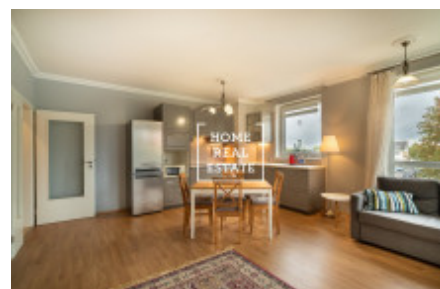

Rent flat 1+kk, 36 m2 - Hevlínská, Praha 5

ID	35353	Offer	Rental
Group	1+kk	Furnished	Furnished
Location	Hevlínská 3, Zličín, Česko	Ownership	Personal
Usable area	36 m ²	Parking	Yes
City	Prague	District	Praha 5
City district	Zličín	Status	Realized