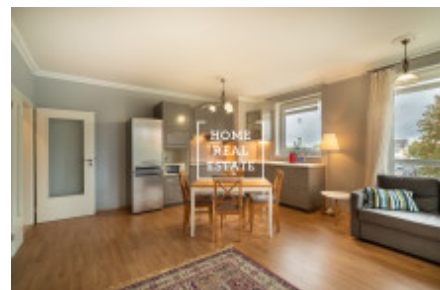

Rent flat 1+kk, 36 m² - Hevlínská, Praha 5

ID	35353	Offer	Rental
Group	1+kk	Furnished	Furnished
Location	Hevlínská 3, Zličín, Česko	Ownership	Personal
Usable area	36 m ²	Parking	Yes
City	Prague	District	Praha 5
City district	Zličín	Status	Realized