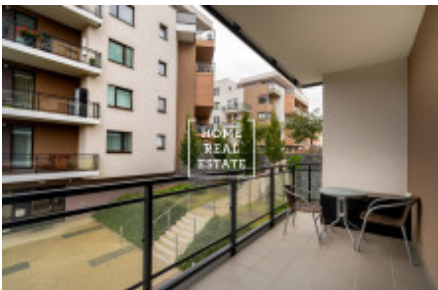

HOME
REAL
ESTATE

Rent flat 1+kk, 36 m² - Hevlínská, Praha 5

ID
Offer
Group
Furnished
Location
Ownership
Usable area
Parking
City
District
City district

[35353](#)
Rental
1+kk
Furnished
Hevlínská 3, Zličín, Česko
Personal
36 m²
Yes
[Prague](#)
[Praha 5](#)
[Zličín](#)