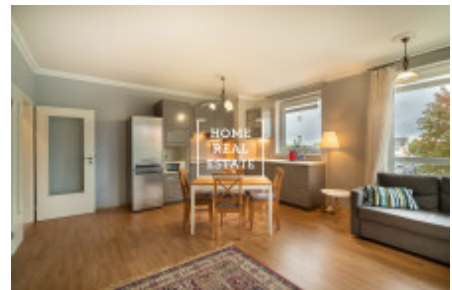

## Rent flat 1+kk, 36 m2 - Hevlínská, Praha 5

ID	<a href="#">35353</a>	Offer	Rental
Group	1+kk	Furnished	Furnished
Location	Hevlínská 3, Zličín, Česko	Ownership	Personal
Usable area	36 m <sup>2</sup>	Parking	Yes
City	<a href="#">Prague</a>	District	<a href="#">Praha 5</a>
City district	<a href="#">Zličín</a>	Status	Realized