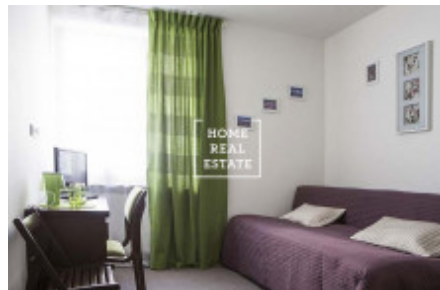

## Rent flat 1+kk, 24 m2 - Nádražní, Praha 5

ID	<a href="#">35350</a>
Offer	Rental
Group	1+kk
Furnished	Furnished
Location	Na Bělidle 61/33
Ownership	Personal
Usable area	24 m <sup>2</sup>
Parking	Yes
City	<a href="#">Prague</a>
District	<a href="#">Praha 5</a>
City district	<a href="#">Smíchov</a>