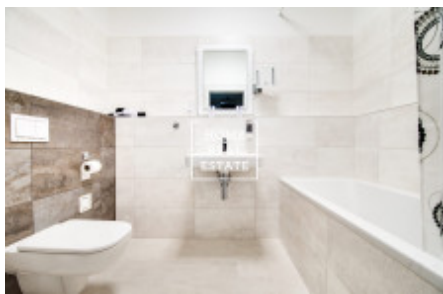

HOME
REAL
ESTATE

Rent flat 2+kk, 55 m² - U Mlýnského kanálu, Praha 8

ID	35340
Offer	Rental
Group	2+kk
Furnished	Furnished
Ownership	Personal
Usable area	55 m ²
City	Prague
District	Praha 8
City district	Karlín