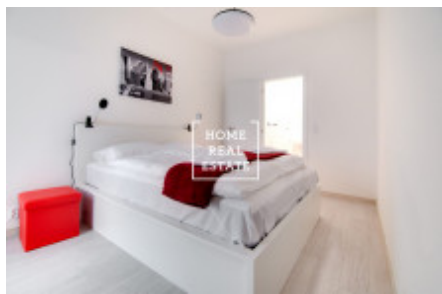

HOME
REAL
ESTATE

Rent flat 2+kk, 55 m² - U Mlýnského kanálu, Praha 8

ID	35340
Offer	Rental
Group	2+kk
Furnished	Furnished
Ownership	Personal
Usable area	55 m ²
City	Prague
District	Praha 8
City district	Karlín