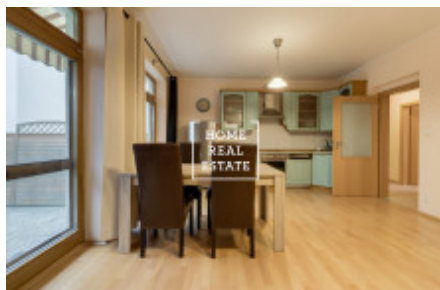

## Sale flat 3+kk, 80 m2 - Lublaňská, Praha 2

Home Real Estate offers for sale an apartment 3+kk with the full area of 80 sq.m. (+ terrace of 40 sq.m.), located in a new building from 2004 in Prague 2 - Vinohrady. Spacious, fully furnished apartment is situated on the 1st floor of an apartment building with central heating and consists of a large living room with a fully equipped wooden kitchen, dining area, TV storage combination, sofa and an entrance to the own terrace, corridor, 2 spacious bedrooms with double beds, bathroom with washing machine, separate toilet with bidet, pantry and hallway. The windows are equipped with external blinds. The house boasts a prestigious location. In the surroundings you will find excellent civic amenities: supermarkets, banks, shops, pharmacies, post office, health facilities, shopping centers Atrium Flora and Arkady Pankrac, kindergarten, elementary school, and fitness club. You will find a wide choice of excellent cafes and restaurants in the vicinity. Also, there is a large number of parks near. For example, for outdoor recreation, you can use the local park Havlickovy sady (Grebovka). The park is famous for its historical significance. Here you can enjoy real czech wine from the wine cellar or spend a wonderful sunny day on the playground with your children. Excellent transport accessibility - Zvonařka and Bruselská tram stops are within walking distance, Vyšehrad metro station is around 15 minutes' walk away. The center of Prague is a 5-minute drive away. Total price: 11.000.000 CZK, incl. real estate agency commission. For more information about this property or to arrange the viewings, just fill in the form below, and we will contact you as soon as possible to arrange a date of viewing.