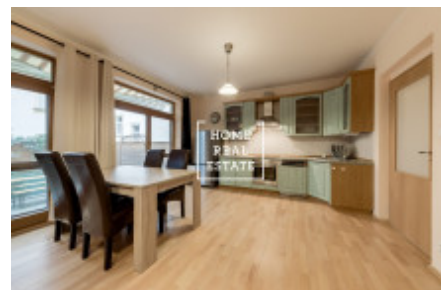

## Sale flat 3+kk, 80 m2 - Lublaňská, Praha 2

Home Real Estate offers for sale an apartment 3+kk with the full area of 80 sq.m. (+ terrace of 40 sq.m.), located in a new building from 2004 in Prague 2 - Vinohrady. Spacious, fully furnished apartment is situated on the 1st floor of an apartment building with central heating and consists of a large living room with a fully equipped wooden kitchen, dining area, TV storage combination, sofa and an entrance to the own terrace, corridor, 2 spacious bedrooms with double beds, bathroom with washing machine, separate toilet with bidet, pantry and hallway. The windows are equipped with external blinds. The house boasts a prestigious location. In the surroundings you will find excellent civic amenities: supermarkets, banks, shops, pharmacies, post office, health facilities, shopping centers Atrium Flora and Arkady Pankrac, kindergarten, elementary school, and fitness club. You will find a wide choice of excellent cafes and restaurants in the vicinity. Also, there is a large number of parks near. For example, for outdoor recreation, you can use the local park Havlickovy sady (Grebovka). The park is famous for its historical significance. Here you can enjoy real czech wine from the wine cellar or spend a wonderful sunny day on the playground with your children. Excellent transport accessibility - Zvonařka and Bruselská tram stops are within walking distance, Vyšehrad metro station is around 15 minutes' walk away. The center of Prague is a 5-minute drive away. Total price: 11.000.000 CZK, incl. real estate agency commission. For more information about this property or to arrange the viewings, just fill in the form below, and we will contact you as soon as possible to arrange a date of viewing.