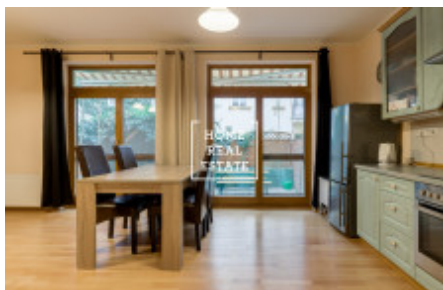

## Sale flat 3+kk, 80 m2 - Lublaňská, Praha 2

Home Real Estate offers for sale an apartment 3+kk with the full area of 80 sq.m. (+ terrace of 40 sq.m.), located in a new building from 2004 in Prague 2 - Vinohrady. Spacious, fully furnished apartment is situated on the 1st floor of an apartment building with central heating and consists of a large living room with a fully equipped wooden kitchen, dining area, TV storage combination, sofa and an entrance to the own terrace, corridor, 2 spacious bedrooms with double beds, bathroom with washing machine, separate toilet with bidet, pantry and hallway. The windows are equipped with external blinds. The house boasts a prestigious location. In the surroundings you will find excellent civic amenities: supermarkets, banks, shops, pharmacies, post office, health facilities, shopping centers Atrium Flora and Arkady Pankrac, kindergarten, elementary school, and fitness club. You will find a wide choice of excellent cafes and restaurants in the vicinity. Also, there is a large number of parks near. For example, for outdoor recreation, you can use the local park Havlickovy sady (Grebovka). The park is famous for its historical significance. Here you can enjoy real czech wine from the wine cellar or spend a wonderful sunny day on the playground with your children. Excellent transport accessibility - Zvonařka and Bruselská tram stops are within walking distance, Vyšehrad metro station is around 15 minutes' walk away. The center of Prague is a 5-minute drive away. Total price: 11.000.000 CZK, incl. real estate agency commission. For more information about this property or to arrange the viewings, just fill in the form below, and we will contact you as soon as possible to arrange a date of viewing.