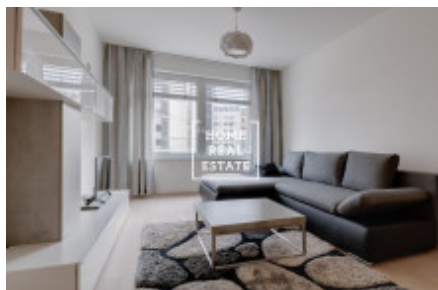

Rent flat 2+kk, 57 m2 - Rubešova, Praha 2

ID	35332	Offer	Rental
Group	2+kk	Furnished	Furnished
Ownership	Personal	Usable area	57 m ²
Parking	Yes	City	Prague
District	Praha 2	City district	Vinohrady
Status	Realized		