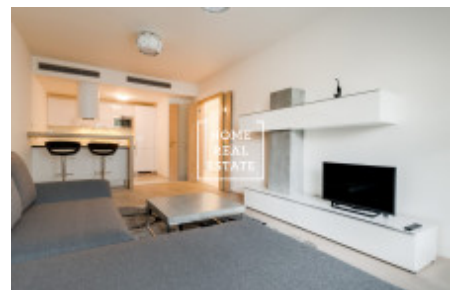

Rent flat 2+kk, 57 m2 - Rubešova, Praha 2

ID	35332	Offer	Rental
Group	2+kk	Furnished	Furnished
Ownership	Personal	Usable area	57 m ²
Parking	Yes	City	Prague
District	Praha 2	City district	Vinohrady
Status	Realized		