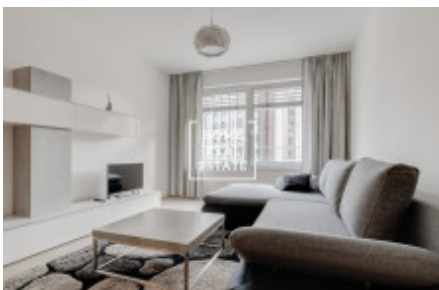

Rent flat 2+kk, 57 m2 - Rubešova, Praha 2

ID	35332	Offer	Rental
Group	2+kk	Furnished	Furnished
Ownership	Personal	Usable area	57 m ²
Parking	Yes	City	Prague
District	Praha 2	City district	Vinohrady
Status	Realized		