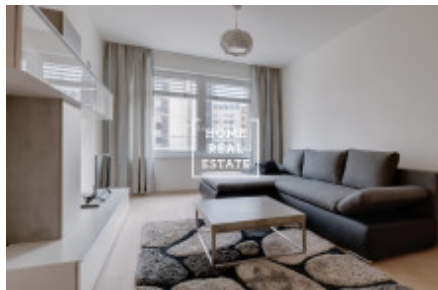

## Rent flat 2+kk, 57 m2 - Rubešova, Praha 2

ID	<a href="#">35332</a>	Offer	Rental
Group	2+kk	Furnished	Furnished
Ownership	Personal	Usable area	57 m <sup>2</sup>
Parking	Yes	City	<a href="#">Prague</a>
District	<a href="#">Praha 2</a>	City district	<a href="#">Vinohrady</a>
Status	Realized		