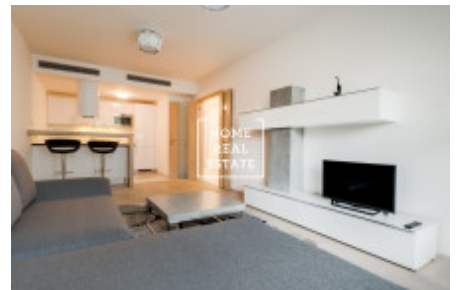

## Rent flat 2+kk, 57 m2 - Rubešova, Praha 2

ID	<a href="#">35332</a>	Offer	Rental
Group	2+kk	Furnished	Furnished
Ownership	Personal	Usable area	57 m <sup>2</sup>
Parking	Yes	City	<a href="#">Prague</a>
District	<a href="#">Praha 2</a>	City district	<a href="#">Vinohrady</a>
Status	Realized		