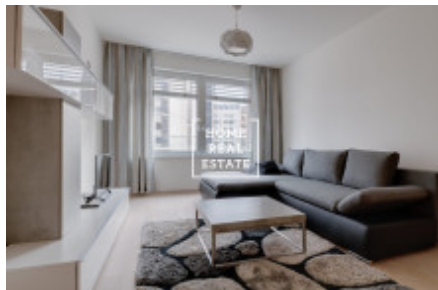

Rent flat 2+kk, 57 m2 - Rubešova, Praha 2

ID	35332	Offer	Rental
Group	2+kk	Furnished	Furnished
Ownership	Personal	Usable area	57 m ²
Parking	Yes	City	Prague
District	Praha 2	City district	Vinohrady
Status	Realized		