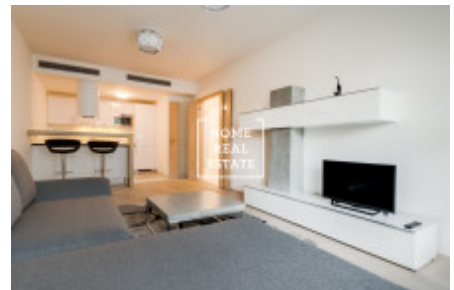

Rent flat 2+kk, 57 m2 - Rubešova, Praha 2

ID	35332	Offer	Rental
Group	2+kk	Furnished	Furnished
Ownership	Personal	Usable area	57 m ²
Parking	Yes	City	Prague
District	Praha 2	City district	Vinohrady
Status	Realized		