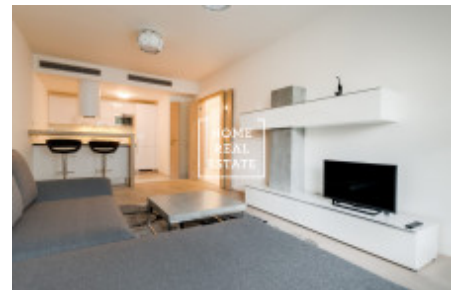

Rent flat 2+kk, 57 m2 - Rubešova, Praha 2

ID	35332	Offer	Rental
Group	2+kk	Furnished	Furnished
Ownership	Personal	Usable area	57 m ²
Parking	Yes	City	Prague
District	Praha 2	City district	Vinohrady
Status	Realized		