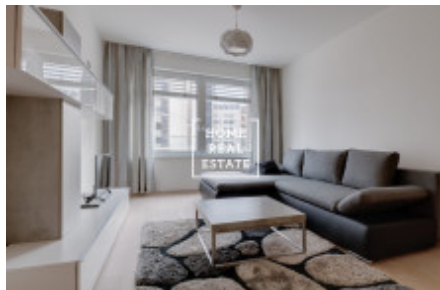

Rent flat 2+kk, 57 m2 - Rubešova, Praha 2

ID	35332	Offer	Rental
Group	2+kk	Furnished	Furnished
Ownership	Personal	Usable area	57 m ²
Parking	Yes	City	Prague
District	Praha 2	City district	Vinohrady
Status	Realized		