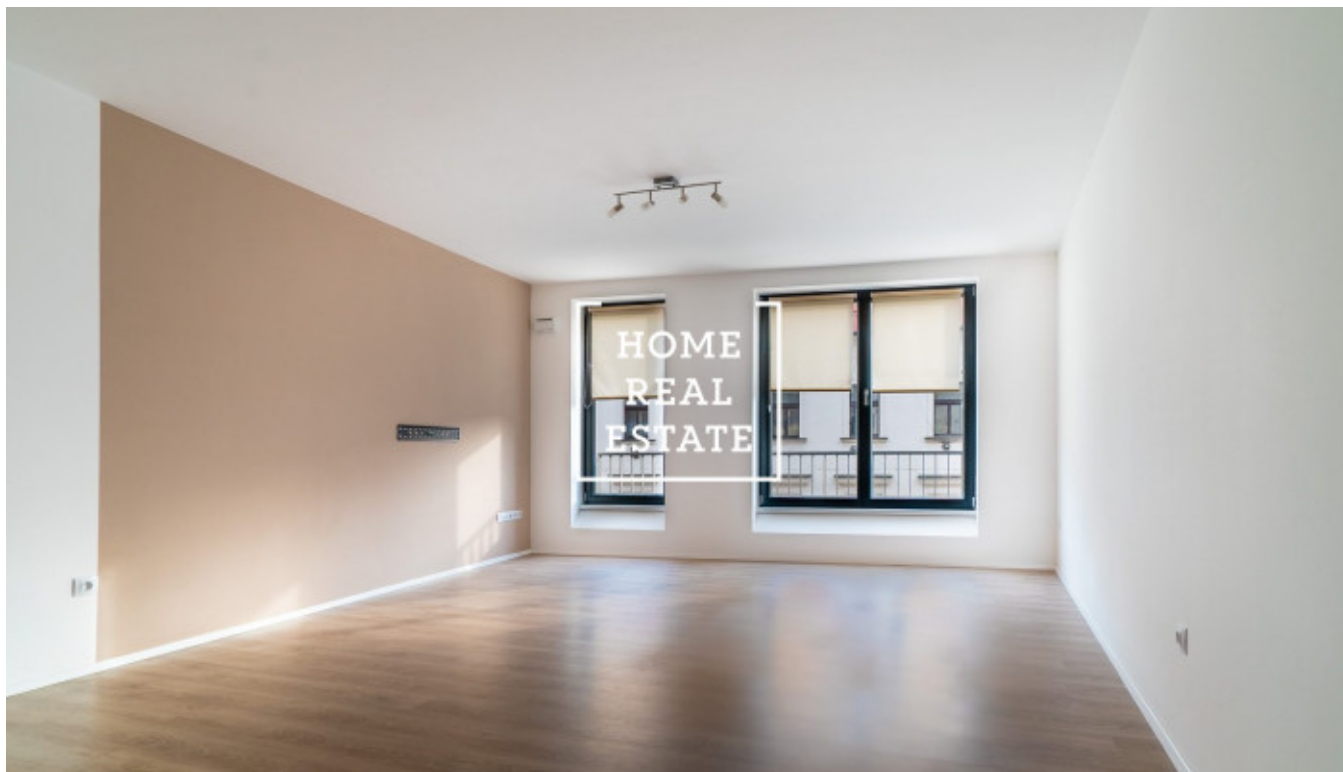

## Rent flat 2+kk, 536 m<sup>2</sup> - Pod Barvířkou, Praha 5

ID  
Offer  
Group  
Furnished  
Ownership  
Usable area  
City  
District  
City district

[35331](#)  
Rental  
2+kk  
Partially furnished  
Personal  
536 m<sup>2</sup>  
[Prague](#)  
[Praha 5](#)  
[Smíchov](#)