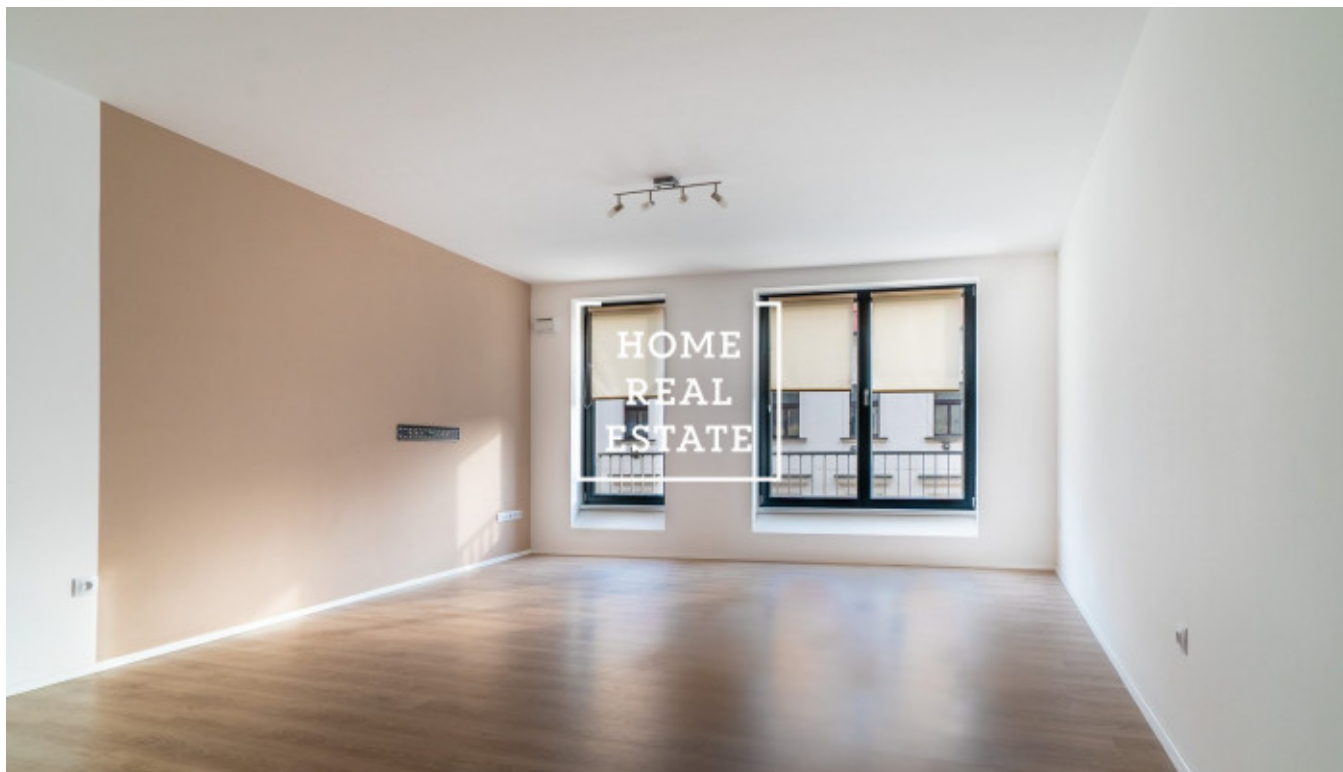

## Rent flat 2+kk, 536 m<sup>2</sup> - Pod Barvířkou, Praha 5

ID	<a href="#">35331</a>	Offer	Rental
Group	2+kk	Furnished	Partially furnished
Ownership	Personal	Usable area	536 m <sup>2</sup>
City	<a href="#">Prague</a>	District	<a href="#">Praha 5</a>
City district	<a href="#">Smíchov</a>	Status	Realized