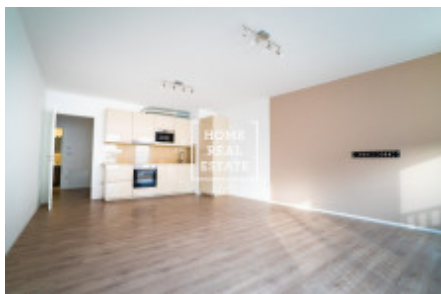

Rent flat 2+kk, 536 m² - Pod Barvířkou, Praha 5

ID	35331	Offer	Rental
Group	2+kk	Furnished	Partially furnished
Ownership	Personal	Usable area	536 m ²
City	Prague	District	Praha 5
City district	Smíchov	Status	Realized