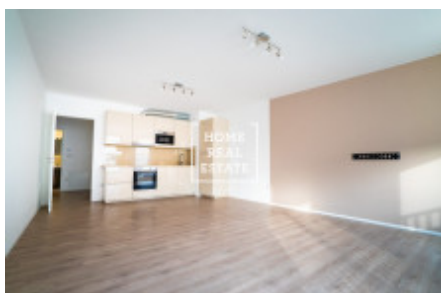

Rent flat 2+kk, 536 m² - Pod Barvířkou, Praha 5

ID	35331	Offer	Rental
Group	2+kk	Furnished	Partially furnished
Ownership	Personal	Usable area	536 m ²
City	Prague	District	Praha 5
City district	Smíchov	Status	Realized