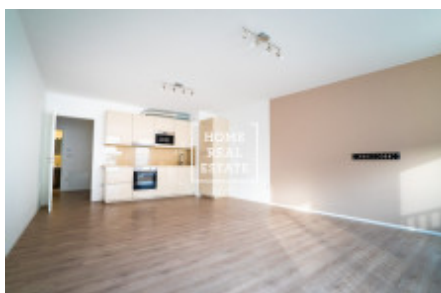

## Rent flat 2+kk, 536 m<sup>2</sup> - Pod Barvířkou, Praha 5

ID  
Offer  
Group  
Furnished  
Ownership  
Usable area  
City  
District  
City district

[35331](#)  
Rental  
2+kk  
Partially furnished  
Personal  
536 m<sup>2</sup>  
[Prague](#)  
[Praha 5](#)  
[Smíchov](#)