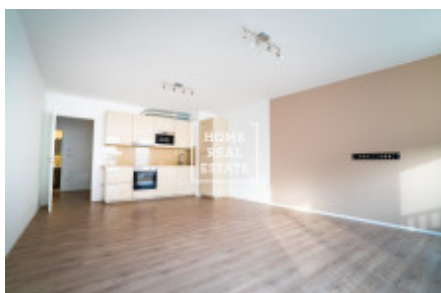

## Rent flat 2+kk, 536 m<sup>2</sup> - Pod Barvířkou, Praha 5

ID	<a href="#">35331</a>	Offer	Rental
Group	2+kk	Furnished	Partially furnished
Ownership	Personal	Usable area	536 m <sup>2</sup>
City	<a href="#">Prague</a>	District	<a href="#">Praha 5</a>
City district	<a href="#">Smíchov</a>	Status	Realized