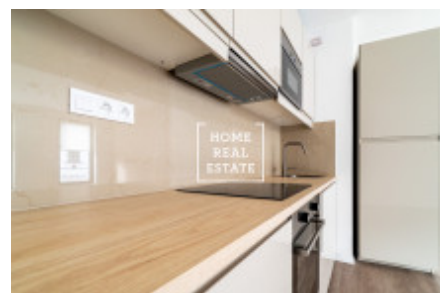

Rent flat 2+kk, 536 m² - Pod Barvířkou, Praha 5

ID	35331	Offer	Rental
Group	2+kk	Furnished	Partially furnished
Ownership	Personal	Usable area	536 m ²
City	Prague	District	Praha 5
City district	Smíchov	Status	Realized