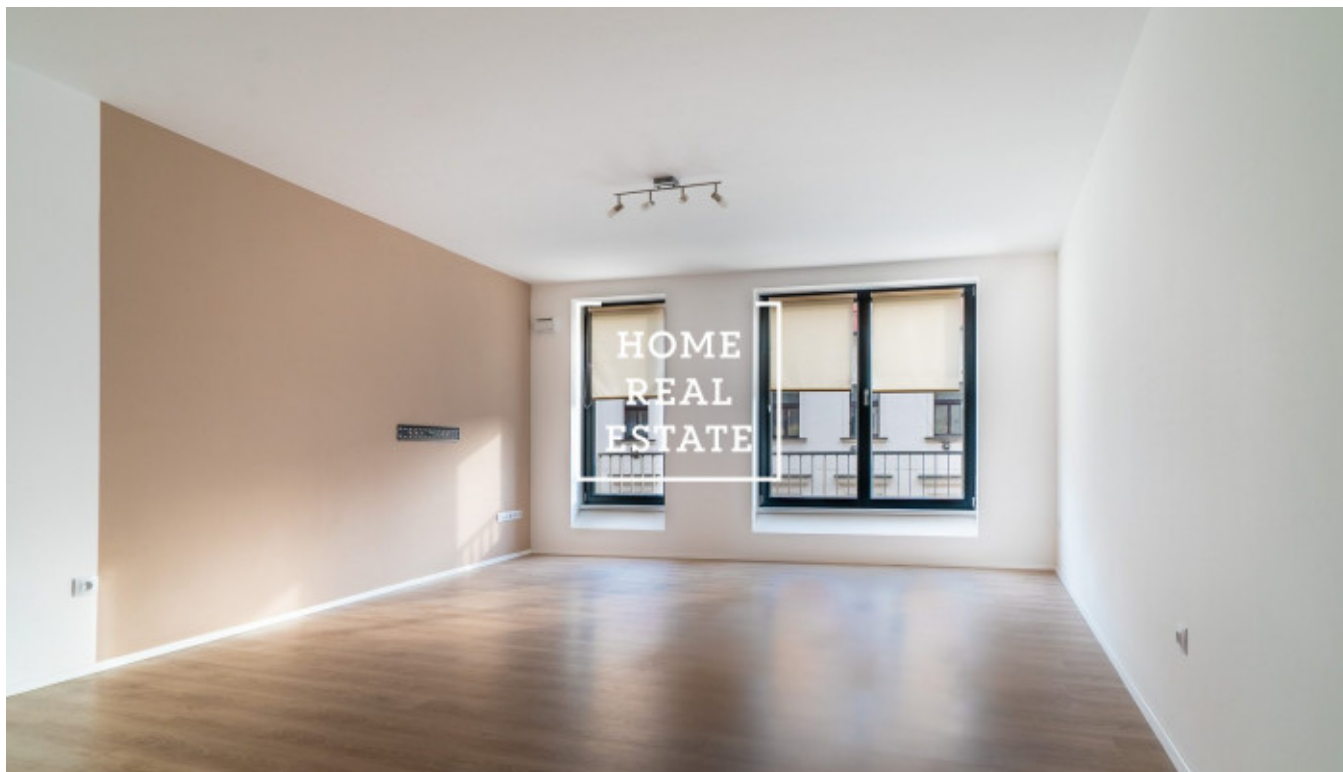

Rent flat 2+kk, 536 m² - Pod Barvířkou, Praha 5

ID	35331	Offer	Rental
Group	2+kk	Furnished	Partially furnished
Ownership	Personal	Usable area	536 m ²
City	Prague	District	Praha 5
City district	Smíchov	Status	Realized