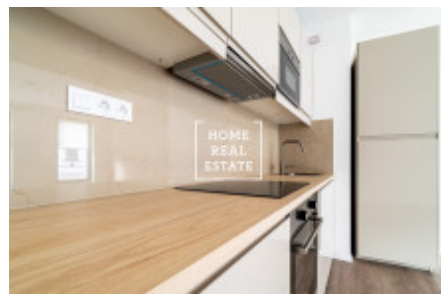

Rent flat 2+kk, 536 m² - Pod Barvířkou, Praha 5

ID	35331	Offer	Rental
Group	2+kk	Furnished	Partially furnished
Ownership	Personal	Usable area	536 m ²
City	Prague	District	Praha 5
City district	Smíchov	Status	Realized