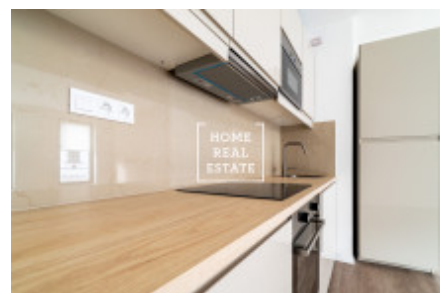

## Rent flat 2+kk, 536 m<sup>2</sup> - Pod Barvířkou, Praha 5

ID	<a href="#">35331</a>	Offer	Rental
Group	2+kk	Furnished	Partially furnished
Ownership	Personal	Usable area	536 m <sup>2</sup>
City	<a href="#">Prague</a>	District	<a href="#">Praha 5</a>
City district	<a href="#">Smíchov</a>	Status	Realized