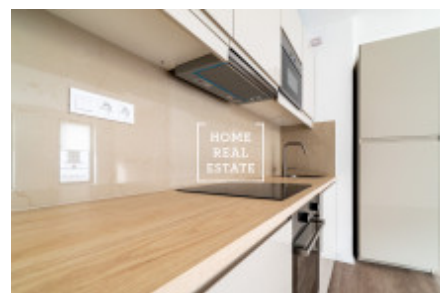

## Rent flat 2+kk, 536 m<sup>2</sup> - Pod Barvířkou, Praha 5

ID  
Offer  
Group  
Furnished  
Ownership  
Usable area  
City  
District  
City district

[35331](#)  
Rental  
2+kk  
Partially furnished  
Personal  
536 m<sup>2</sup>  
[Prague](#)  
[Praha 5](#)  
[Smíchov](#)