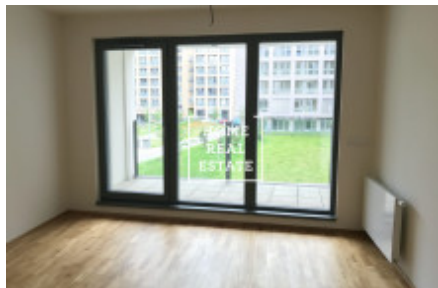

Rent flat 2+kk, 51 m² - U Mlýnského kanálu

| | | | |
|---------------|------------------------|-------------|------------------------|
| ID | 35319 | Offer | Rental |
| Group | 2+kk | Furnished | Furnished |
| Ownership | Personal | Usable area | 51 m ² |
| Parking | Yes | City | Prague |
| City district | Karlín | Status | Realized |