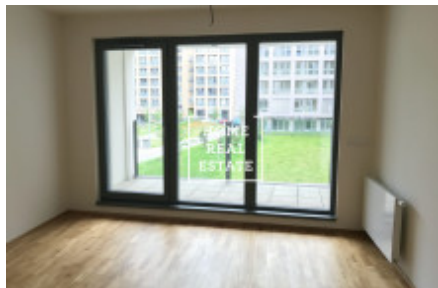

# Rent flat 2+kk, 51 m<sup>2</sup> - U Mlýnského kanálu

ID	<a href="#">35319</a>	Offer	Rental
Group	2+kk	Furnished	Furnished
Ownership	Personal	Usable area	51 m <sup>2</sup>
Parking	Yes	City	<a href="#">Prague</a>
City district	<a href="#">Karlín</a>	Status	Realized