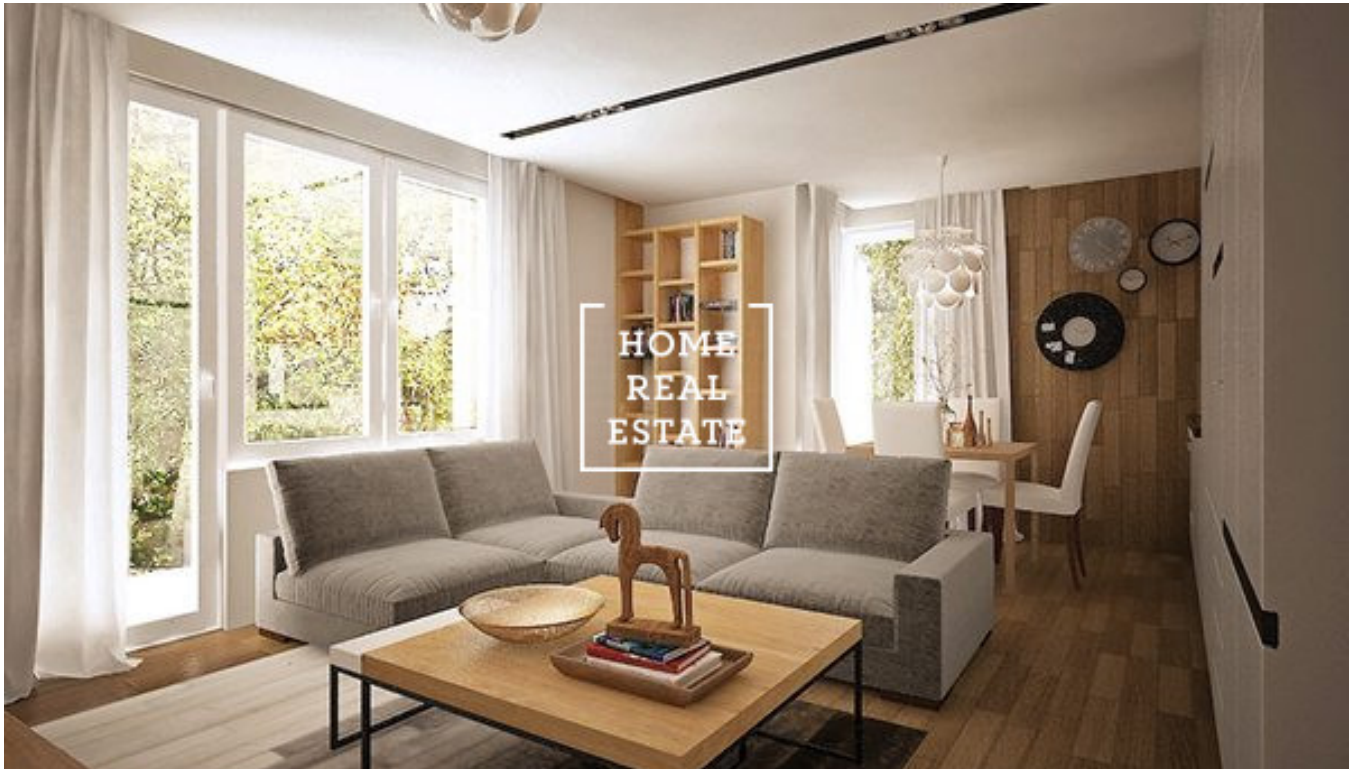

Sale flat 2+kk, 558 m² - Na Náhonu

ID	35318	Offer	Sale
Group	2+kk	Furnished	Partially furnished
Ownership	Personal	Usable area	558 m ²
City	Prague	Status	Realized