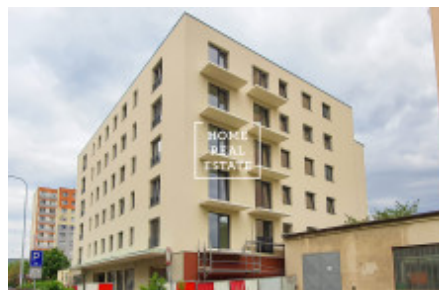

Sale flat 2+kk, 558 m² - Na Náhonu

ID	35318	Offer	Sale
Group	2+kk	Furnished	Partially furnished
Ownership	Personal	Usable area	558 m ²
City	Prague	Status	Realized