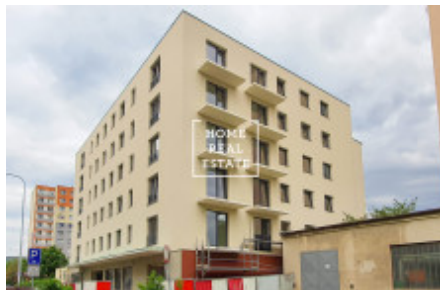

Sale flat 2+kk, 558 m² - Na Náhonu

ID	35318	Offer	Sale
Group	2+kk	Furnished	Partially furnished
Ownership	Personal	Usable area	558 m ²
City	Prague	Status	Realized