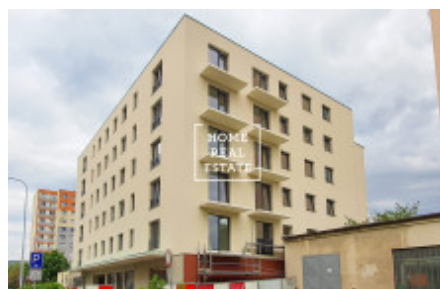

HOME
REAL
ESTATE

Sale flat 2+kk, 558 m² - Na Náhonu

ID	35318	Offer	Sale
Group	2+kk	Furnished	Partially furnished
Ownership	Personal	Usable area	558 m ²
City	Prague	Status	Realized