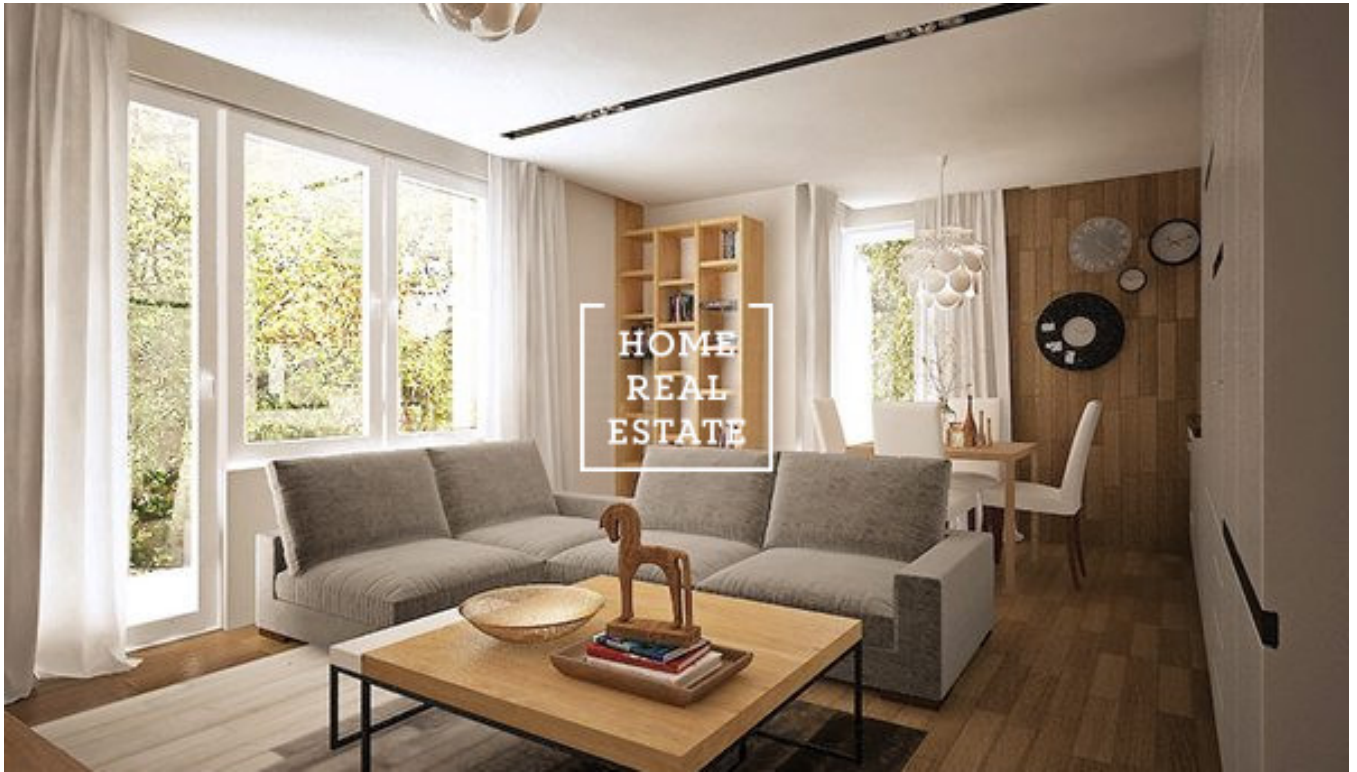

## Sale flat 2+kk, 558 m<sup>2</sup> - Na Náhonu

ID	<a href="#">35318</a>	Offer	Sale
Group	2+kk	Furnished	Partially furnished
Ownership	Personal	Usable area	558 m <sup>2</sup>
City	<a href="#">Prague</a>	Status	Realized