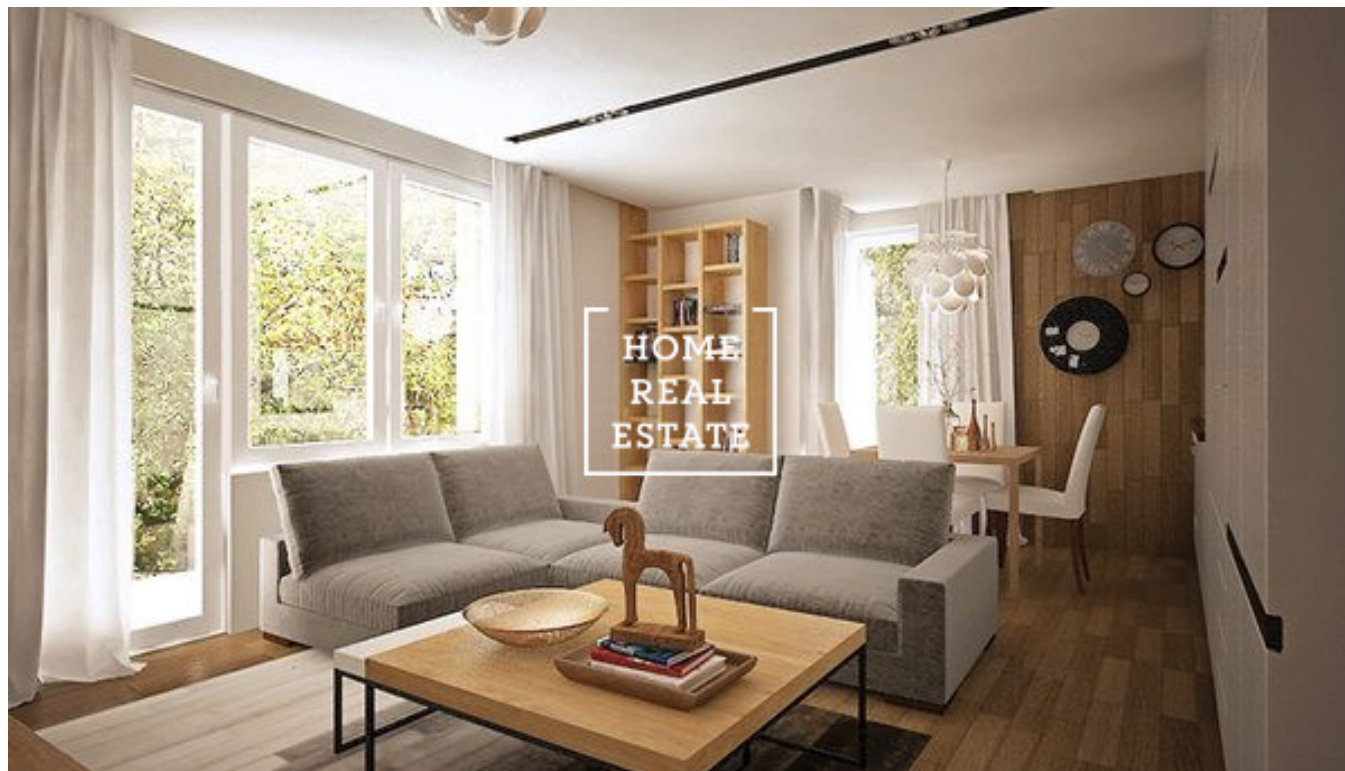

HOME
REAL
ESTATE

Sale flat 2+kk, 558 m² - Na Náhonu

ID	35318	Offer	Sale
Group	2+kk	Furnished	Partially furnished
Ownership	Personal	Usable area	558 m ²
City	Prague	Status	Realized