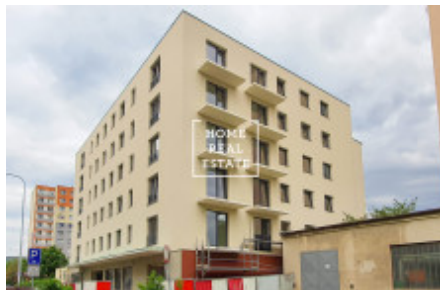

## Sale flat 2+kk, 558 m<sup>2</sup> - Na Náhonu

ID	<a href="#">35318</a>	Offer	Sale
Group	2+kk	Furnished	Partially furnished
Ownership	Personal	Usable area	558 m <sup>2</sup>
City	<a href="#">Prague</a>	Status	Realized