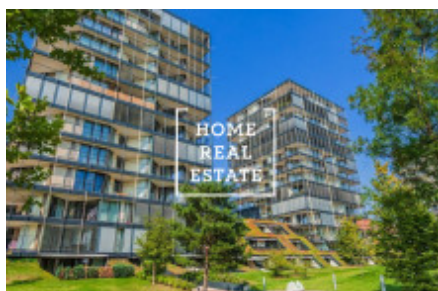

## Rent flat 1+kk, 46 m<sup>2</sup> - Ke Kapslovně, Praha 3

ID	<a href="#">35316</a>	Offer	Rental
Group	1+kk	Furnished	Furnished
Ownership	Personal	Usable area	46 m <sup>2</sup>
Parking	Yes	City	<a href="#">Prague</a>
District	<a href="#">Praha 3</a>	City district	<a href="#">Žižkov</a>
Status	Realized		