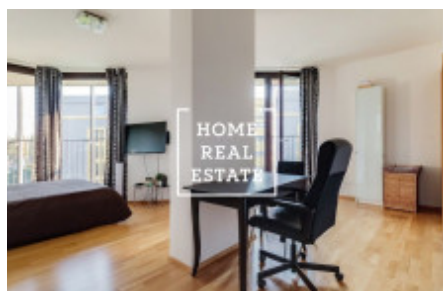

## Rent flat 1+kk, 46 m<sup>2</sup> - Ke Kapslovně, Praha 3

ID	<a href="#">35316</a>	Offer	Rental
Group	1+kk	Furnished	Furnished
Ownership	Personal	Usable area	46 m <sup>2</sup>
Parking	Yes	City	<a href="#">Prague</a>
District	<a href="#">Praha 3</a>	City district	<a href="#">Žižkov</a>
Status	Realized		