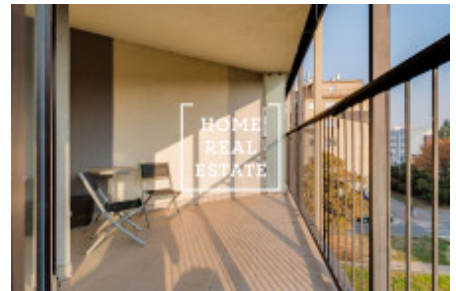

Rent flat 1+kk, 46 m² - Ke Kapslovně, Praha 3

ID	35316	Offer	Rental
Group	1+kk	Furnished	Furnished
Ownership	Personal	Usable area	46 m ²
Parking	Yes	City	Prague
District	Praha 3	City district	Žižkov
Status	Realized		