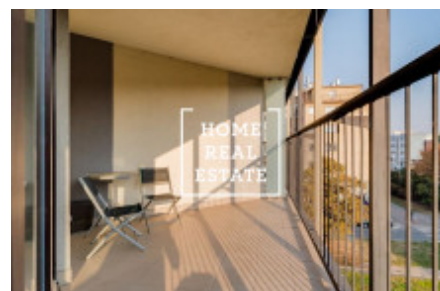

HOME
REAL
ESTATE

Rent flat 1+kk, 46 m² - Ke Kapslovně, Praha 3

ID	35316	Offer	Rental
Group	1+kk	Furnished	Furnished
Ownership	Personal	Usable area	46 m²
Parking	Yes	City	Prague
District	Praha 3	City district	Žižkov
Status	Realized