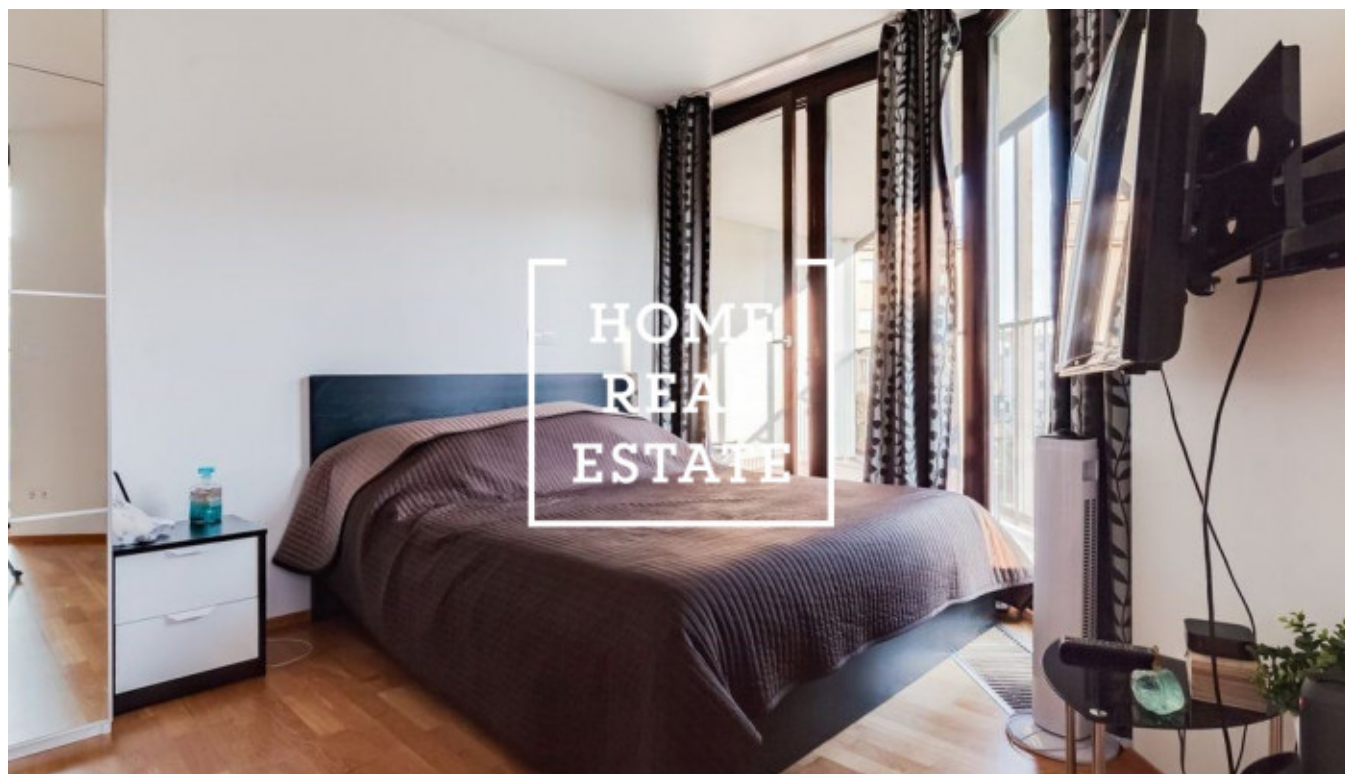

HOME
REAL
ESTATE

Rent flat 1+kk, 46 m² - Ke Kapslovně, Praha 3

ID	35316	Offer	Rental
Group	1+kk	Furnished	Furnished
Ownership	Personal	Usable area	46 m²
Parking	Yes	City	Prague
District	Praha 3	City district	Žižkov
Status	Realized