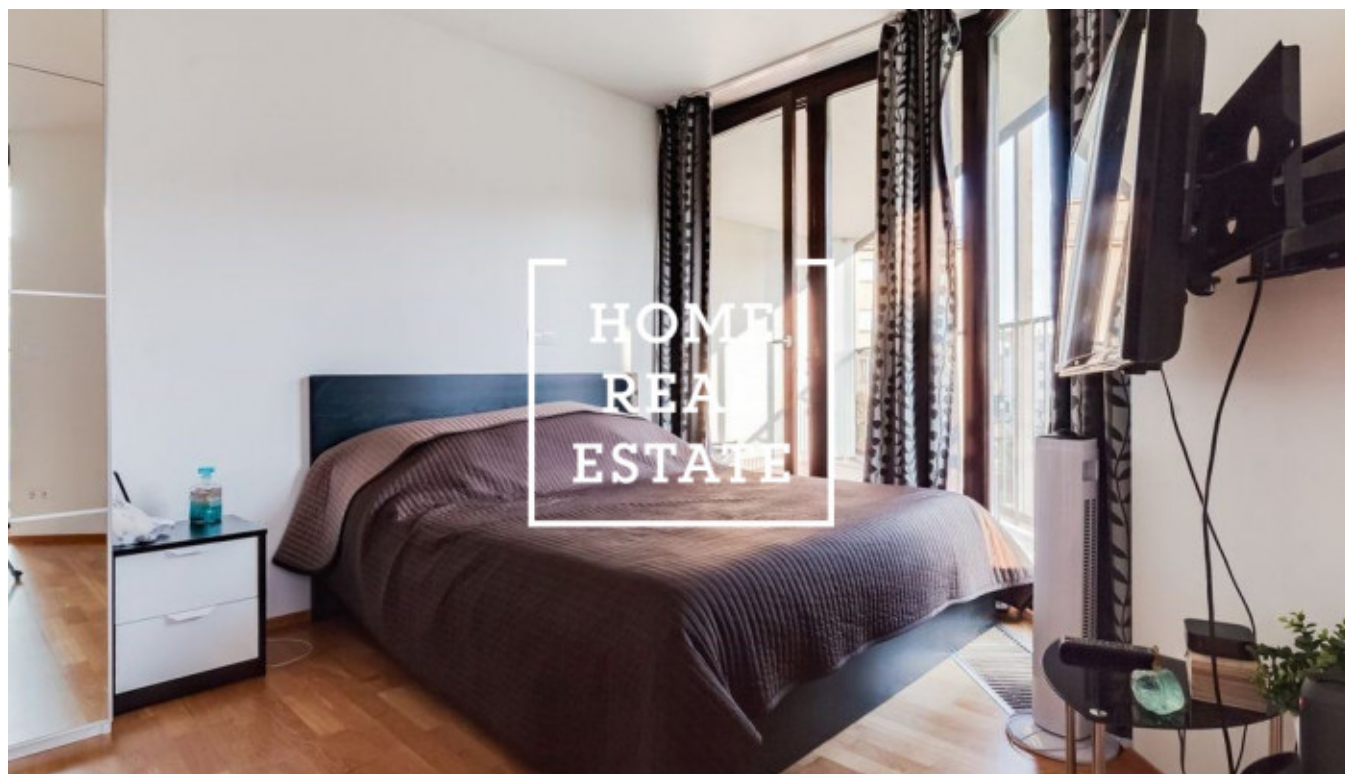

## Rent flat 1+kk, 46 m<sup>2</sup> - Ke Kapslovně, Praha 3

ID	<a href="#">35316</a>	Offer	Rental
Group	1+kk	Furnished	Furnished
Ownership	Personal	Usable area	46 m <sup>2</sup>
Parking	Yes	City	<a href="#">Prague</a>
District	<a href="#">Praha 3</a>	City district	<a href="#">Žižkov</a>
Status	Realized		