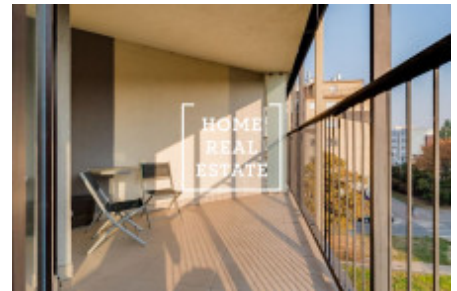

HOME
REAL
ESTATE

Rent flat 1+kk, 46 m² - Ke Kapslovně, Praha 3

ID	35316	Offer	Rental
Group	1+kk	Furnished	Furnished
Ownership	Personal	Usable area	46 m ²
Parking	Yes	City	Prague
District	Praha 3	City district	Žižkov
Status	Realized		