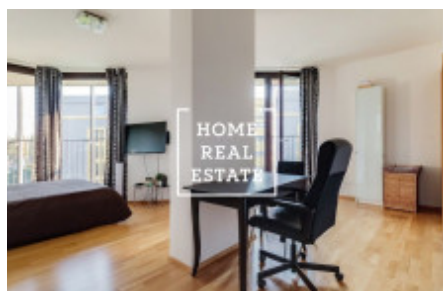

HOME
REAL
ESTATE

Rent flat 1+kk, 46 m² - Ke Kapslovně, Praha 3

ID	35316	Offer	Rental
Group	1+kk	Furnished	Furnished
Ownership	Personal	Usable area	46 m²
Parking	Yes	City	Prague
District	Praha 3	City district	Žižkov
Status	Realized