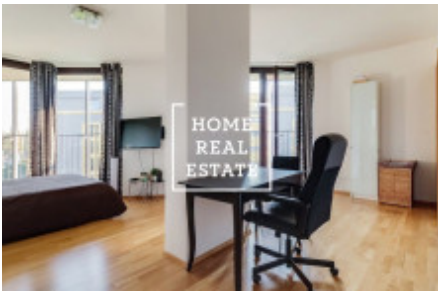

HOME
REAL
ESTATE

Rent flat 1+kk, 46 m² - Ke Kapslovně, Praha 3

ID	35316	Offer	Rental
Group	1+kk	Furnished	Furnished
Ownership	Personal	Usable area	46 m ²
Parking	Yes	City	Prague
District	Praha 3	City district	Žižkov
Status	Realized		