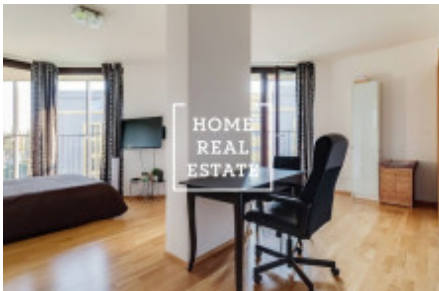

# Rent flat 1+kk, 46 m2 - Ke Kapslovně, Praha 3

ID	<a href="#">35316</a>	Offer	Rental
Group	1+kk	Furnished	Furnished
Ownership	Personal	Usable area	46 m <sup>2</sup>
Parking	Yes	City	<a href="#">Prague</a>
District	<a href="#">Praha 3</a>	City district	<a href="#">Žižkov</a>
Status	Realized		