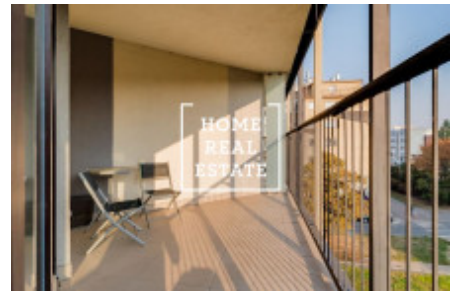

# Rent flat 1+kk, 46 m2 - Ke Kapslovně, Praha 3

ID	<a href="#">35316</a>	Offer	Rental
Group	1+kk	Furnished	Furnished
Ownership	Personal	Usable area	46 m <sup>2</sup>
Parking	Yes	City	<a href="#">Prague</a>
District	<a href="#">Praha 3</a>	City district	<a href="#">Žižkov</a>
Status	Realized		