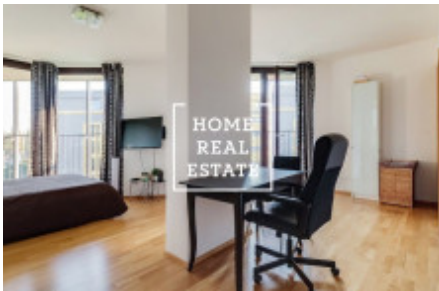

Rent flat 1+kk, 46 m² - Ke Kapslovně, Praha 3

ID	35316	Offer	Rental
Group	1+kk	Furnished	Furnished
Ownership	Personal	Usable area	46 m ²
Parking	Yes	City	Prague
District	Praha 3	City district	Žižkov
Status	Realized		