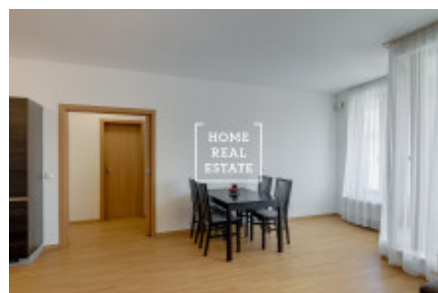

# Sale flat 3+kk, 92 m2 - Kurta Konráda, Praha 9

Home Real Estate offers for sale an apartment 4+kk with the full area of 88.1 sqm (+ balcony of 3.9 sqm), situated in Sedmíkraska residence in Prague 9 - Libeň. Spacious, fully furnished apartment is located on the 4th floor of a new building with an elevator and consists of a living room with a fully equipped kitchen (34.6 sqm) and entrance to the balcony (3.9 sqm), 2 bedrooms (19.4 sqm and 13.3 sqm), bathroom (5.3 sqm), separate toilet (2.2 sqm), cloakroom (4.3 sqm), corridor (2.5 sqm) and spacious hallway (6.5 sqm). The apartment is oriented to the east and north side. The Sedmíkraska residential project is located in Prague 9, near the center of Prague. Design of the residence corresponds to the surrounding area and the adjacent park. The facade of the building symbolizes the typical colors of daisy flower - white and yellow. The project offers comfortable living with above-standard equipment. In the surroundings you will find excellent civic amenities: Lidl supermarket, Gallery Phoenix and Gallery Harfa shopping centers that offers a wide choice of shops and services, banks and ATMs, Spitalska elementary school, sports ground, golf club, O2 arena, restaurants, public institutional development and the Vysočany health center. Excellent transport accessibility - Českomoravská metro station (line B) and Divadlo Gong tram station are within walking distance. The center of Prague is a 15 minutes drive away. The price is available on request. The apartment has a garage space and a cellar (2.5 sqm). For more information about this property or to arrange the viewings, just fill in the form below, and we will contact you as soon as possible to arrange a date of viewing.