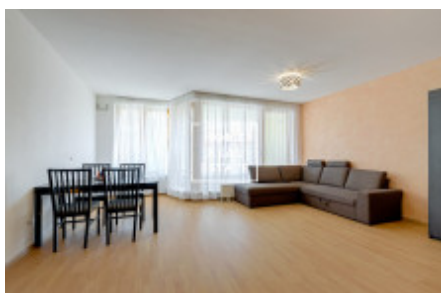

# Sale flat 3+kk, 92 m2 - Kurta Konráda, Praha 9

Home Real Estate offers for sale an apartment 4+kk with the full area of 88.1 sqm (+ balcony of 3.9 sqm), situated in Sedmíkraska residence in Prague 9 - Libeň. Spacious, fully furnished apartment is located on the 4th floor of a new building with an elevator and consists of a living room with a fully equipped kitchen (34.6 sqm) and entrance to the balcony (3.9 sqm), 2 bedrooms (19.4 sqm and 13.3 sqm), bathroom (5.3 sqm), separate toilet (2.2 sqm), cloakroom (4.3 sqm), corridor (2.5 sqm) and spacious hallway (6.5 sqm). The apartment is oriented to the east and north side. The Sedmíkraska residential project is located in Prague 9, near the center of Prague. Design of the residence corresponds to the surrounding area and the adjacent park. The facade of the building symbolizes the typical colors of daisy flower - white and yellow. The project offers comfortable living with above-standard equipment. In the surroundings you will find excellent civic amenities: Lidl supermarket, Gallery Phoenix and Gallery Harfa shopping centers that offers a wide choice of shops and services, banks and ATMs, Spitalska elementary school, sports ground, golf club, O2 arena, restaurants, public institutional development and the Vysočany health center. Excellent transport accessibility - Českomoravská metro station (line B) and Divadlo Gong tram station are within walking distance. The center of Prague is a 15 minutes drive away. The price is available on request. The apartment has a garage space and a cellar (2.5 sqm). For more information about this property or to arrange the viewings, just fill in the form below, and we will contact you as soon as possible to arrange a date of viewing.