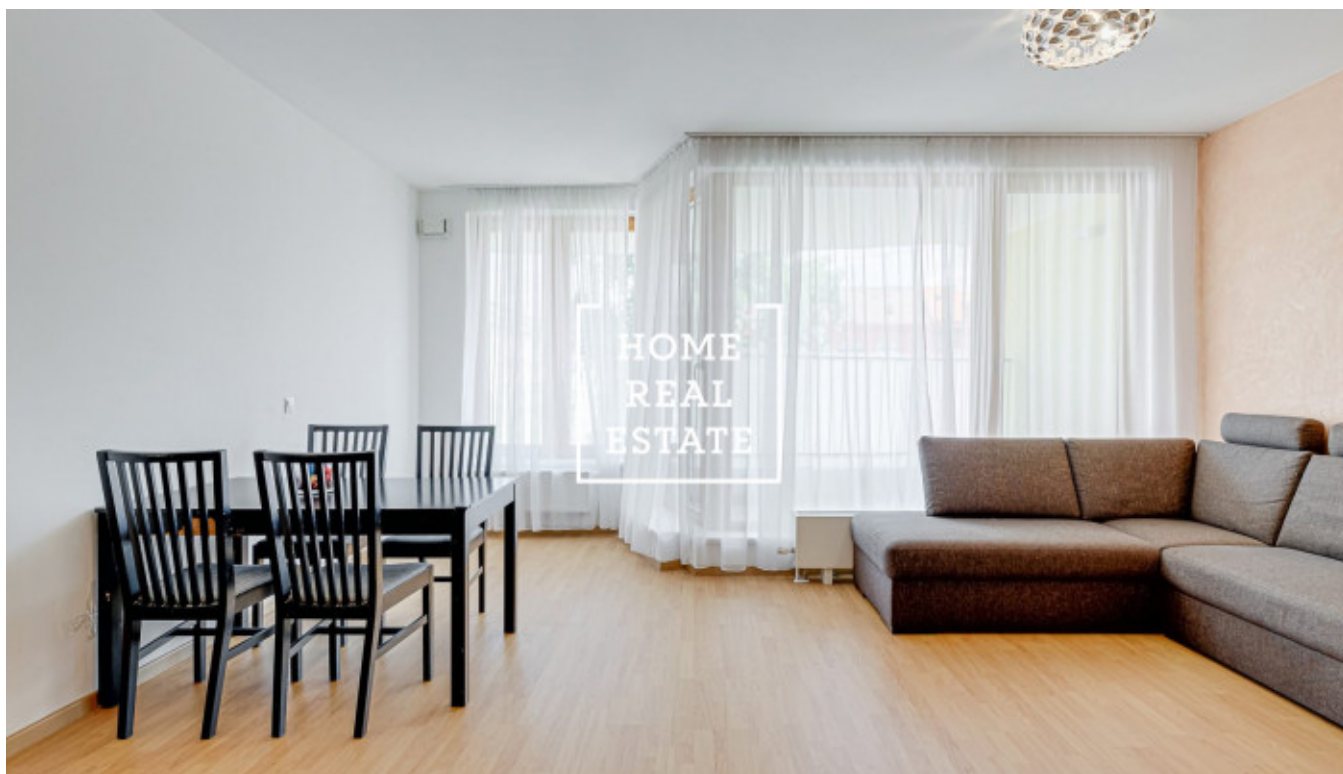

# Sale flat 3+kk, 92 m2 - Kurta Konráda, Praha 9

Home Real Estate offers for sale an apartment 4+kk with the full area of 88.1 sqm (+ balcony of 3.9 sqm), situated in Sedmíkraska residence in Prague 9 - Libeň. Spacious, fully furnished apartment is located on the 4th floor of a new building with an elevator and consists of a living room with a fully equipped kitchen (34.6 sqm) and entrance to the balcony (3.9 sqm), 2 bedrooms (19.4 sqm and 13.3 sqm), bathroom (5.3 sqm), separate toilet (2.2 sqm), cloakroom (4.3 sqm), corridor (2.5 sqm) and spacious hallway (6.5 sqm). The apartment is oriented to the east and north side. The Sedmíkraska residential project is located in Prague 9, near the center of Prague. Design of the residence corresponds to the surrounding area and the adjacent park. The facade of the building symbolizes the typical colors of daisy flower - white and yellow. The project offers comfortable living with above-standard equipment. In the surroundings you will find excellent civic amenities: Lidl supermarket, Gallery Phoenix and Gallery Harfa shopping centers that offers a wide choice of shops and services, banks and ATMs, Spitalska elementary school, sports ground, golf club, O2 arena, restaurants, public institutional development and the Vysočany health center. Excellent transport accessibility - Českomoravská metro station (line B) and Divadlo Gong tram station are within walking distance. The center of Prague is a 15 minutes drive away. The price is available on request. The apartment has a garage space and a cellar (2.5 sqm). For more information about this property or to arrange the viewings, just fill in the form below, and we will contact you as soon as possible to arrange a date of viewing.