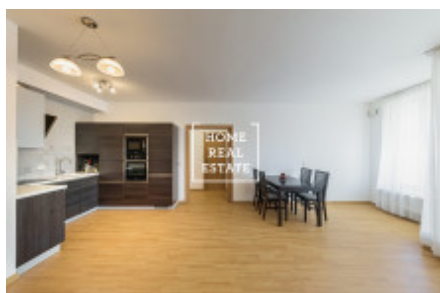

# Sale flat 3+kk, 92 m2 - Kurta Konráda, Praha 9

Home Real Estate offers for sale an apartment 4+kk with the full area of 88.1 sqm (+ balcony of 3.9 sqm), situated in Sedmíkraska residence in Prague 9 - Libeň. Spacious, fully furnished apartment is located on the 4th floor of a new building with an elevator and consists of a living room with a fully equipped kitchen (34.6 sqm) and entrance to the balcony (3.9 sqm), 2 bedrooms (19.4 sqm and 13.3 sqm), bathroom (5.3 sqm), separate toilet (2.2 sqm), cloakroom (4.3 sqm), corridor (2.5 sqm) and spacious hallway (6.5 sqm). The apartment is oriented to the east and north side. The Sedmíkraska residential project is located in Prague 9, near the center of Prague. Design of the residence corresponds to the surrounding area and the adjacent park. The facade of the building symbolizes the typical colors of daisy flower - white and yellow. The project offers comfortable living with above-standard equipment. In the surroundings you will find excellent civic amenities: Lidl supermarket, Gallery Phoenix and Gallery Harfa shopping centers that offers a wide choice of shops and services, banks and ATMs, Spitalska elementary school, sports ground, golf club, O2 arena, restaurants, public institutional development and the Vysočany health center. Excellent transport accessibility - Českomoravská metro station (line B) and Divadlo Gong tram station are within walking distance. The center of Prague is a 15 minutes drive away. The price is available on request. The apartment has a garage space and a cellar (2.5 sqm). For more information about this property or to arrange the viewings, just fill in the form below, and we will contact you as soon as possible to arrange a date of viewing.