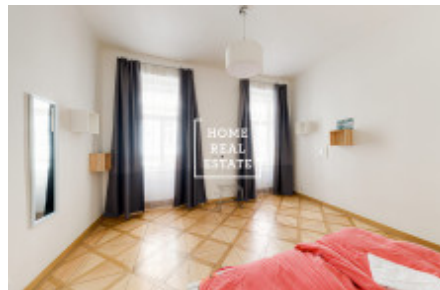

Rent flat 3+kk, 77 m² - Kateřinská, Praha 2

ID	35310	Offer	Rental
Group	3+kk	Furnished	Furnished
Ownership	Personal	Usable area	77 m ²
Parking	Yes	City	Prague
District	Praha 2	City district	Nové Město
Status	Realized		