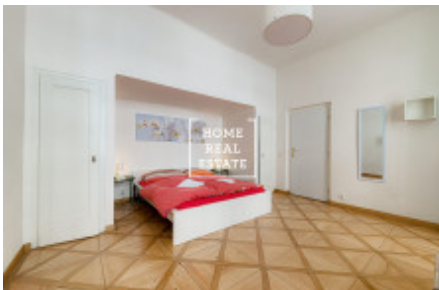

Rent flat 3+kk, 77 m² - Kateřinská, Praha 2

ID	35310	Offer	Rental
Group	3+kk	Furnished	Furnished
Ownership	Personal	Usable area	77 m ²
Parking	Yes	City	Prague
District	Praha 2	City district	Nové Město
Status	Realized		