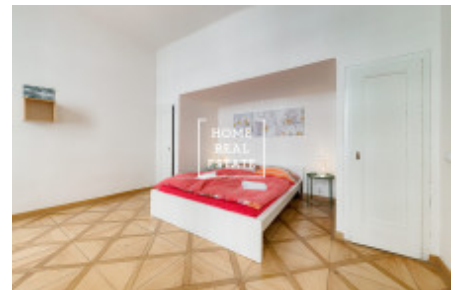

Rent flat 3+kk, 77 m² - Kateřinská, Praha 2

| | | | |
|-----------|-------------------------|---------------|----------------------------|
| ID | 35310 | Offer | Rental |
| Group | 3+kk | Furnished | Furnished |
| Ownership | Personal | Usable area | 77 m ² |
| Parking | Yes | City | Prague |
| District | Praha 2 | City district | Nové Město |
| Status | Realized | | |