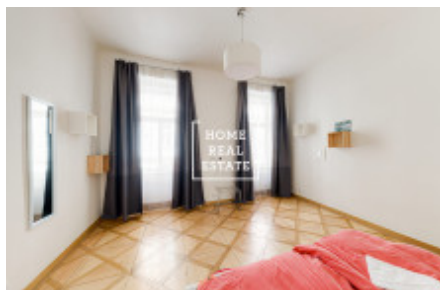

Rent flat 3+kk, 77 m² - Kateřinská, Praha 2

ID	35310	Offer	Rental
Group	3+kk	Furnished	Furnished
Ownership	Personal	Usable area	77 m ²
Parking	Yes	City	Prague
District	Praha 2	City district	Nové Město
Status	Realized		