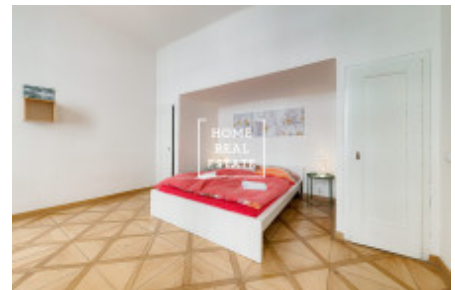

Rent flat 3+kk, 77 m² - Kateřinská, Praha 2

ID	35310	Offer	Rental
Group	3+kk	Furnished	Furnished
Ownership	Personal	Usable area	77 m ²
Parking	Yes	City	Prague
District	Praha 2	City district	Nové Město
Status	Realized		