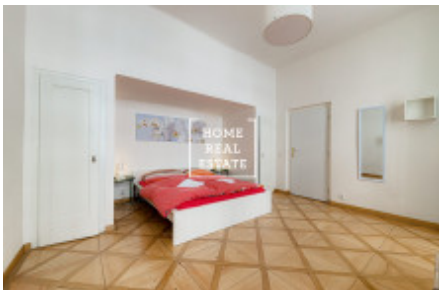

Rent flat 3+kk, 77 m² - Kateřinská, Praha 2

| | | | |
|-----------|-------------------------|---------------|----------------------------|
| ID | 35310 | Offer | Rental |
| Group | 3+kk | Furnished | Furnished |
| Ownership | Personal | Usable area | 77 m ² |
| Parking | Yes | City | Prague |
| District | Praha 2 | City district | Nové Město |
| Status | Realized | | |