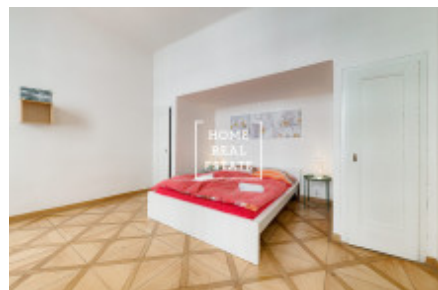

Rent flat 3+kk, 77 m² - Kateřinská, Praha 2

ID	35310	Offer	Rental
Group	3+kk	Furnished	Furnished
Ownership	Personal	Usable area	77 m ²
Parking	Yes	City	Prague
District	Praha 2	City district	Nové Město
Status	Realized		