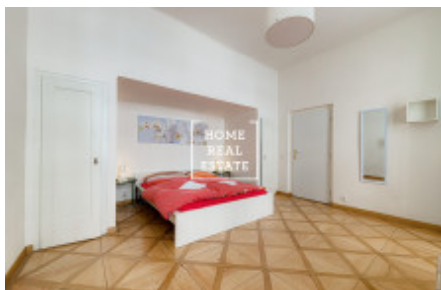

Rent flat 3+kk, 77 m² - Kateřinská, Praha 2

ID	35310	Offer	Rental
Group	3+kk	Furnished	Furnished
Ownership	Personal	Usable area	77 m ²
Parking	Yes	City	Prague
District	Praha 2	City district	Nové Město
Status	Realized		