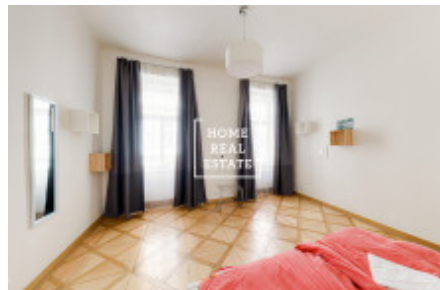

Rent flat 3+kk, 77 m² - Kateřinská, Praha 2

| | | | |
|-----------|-------------------------|---------------|----------------------------|
| ID | 35310 | Offer | Rental |
| Group | 3+kk | Furnished | Furnished |
| Ownership | Personal | Usable area | 77 m ² |
| Parking | Yes | City | Prague |
| District | Praha 2 | City district | Nové Město |
| Status | Realized | | |