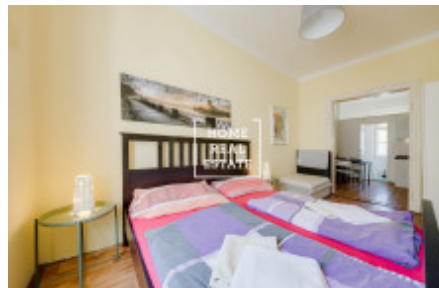

Rent flat 2+kk, 30 m2 - Kateřinská, Praha 2

ID	35309	Offer	Rental
Group	2+kk	Furnished	Furnished
Ownership	Personal	Usable area	30 m ²
Parking	Yes	City	Prague
District	Praha 2	City district	Nové Město
Status	Realized		