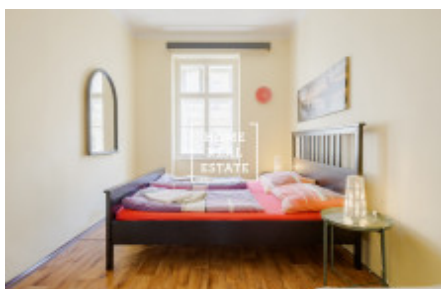

Rent flat 2+kk, 30 m2 - Kateřinská, Praha 2

ID	35309	Offer	Rental
Group	2+kk	Furnished	Furnished
Ownership	Personal	Usable area	30 m ²
Parking	Yes	City	Prague
District	Praha 2	City district	Nové Město
Status	Realized		