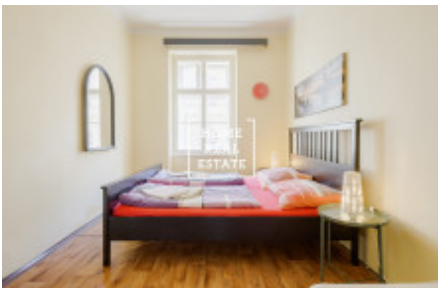

Rent flat 2+kk, 30 m2 - Kateřinská, Praha 2

ID	35309	Offer	Rental
Group	2+kk	Furnished	Furnished
Ownership	Personal	Usable area	30 m ²
Parking	Yes	City	Prague
District	Praha 2	City district	Nové Město
Status	Realized		