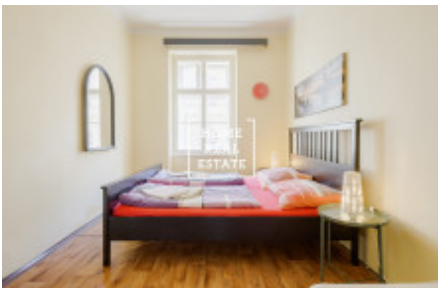

HOME
REAL
ESTATE

Rent flat 2+kk, 30 m² - Kateřinská, Praha 2

ID
Offer
Group
Furnished
Ownership
Usable area
Parking
City
District
City district

[35309](#)
Rental
2+kk
Furnished
Personal
30 m²
Yes
[Prague](#)
[Praha 2](#)
[Nové Město](#)