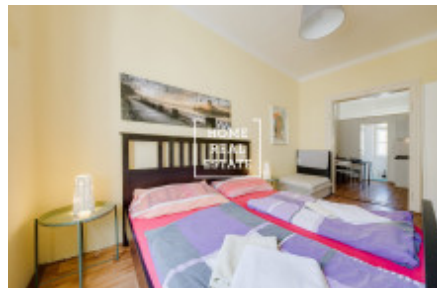

HOME
REAL
ESTATE

Rent flat 2+kk, 30 m² - Kateřinská, Praha 2

ID
Offer
Group
Furnished
Ownership
Usable area
Parking
City
District
City district

[35309](#)
Rental
2+kk
Furnished
Personal
30 m²
Yes
[Prague](#)
[Praha 2](#)
[Nové Město](#)