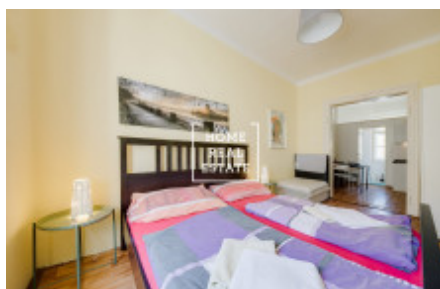

Rent flat 2+kk, 30 m2 - Kateřinská, Praha 2

ID	35309	Offer	Rental
Group	2+kk	Furnished	Furnished
Ownership	Personal	Usable area	30 m ²
Parking	Yes	City	Prague
District	Praha 2	City district	Nové Město
Status	Realized		