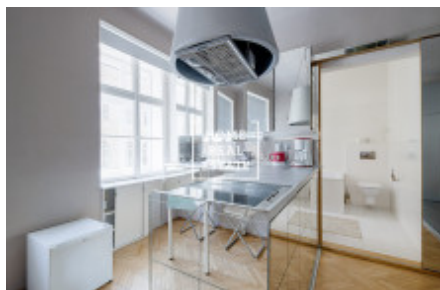

Rent flat 3+kk, 55 m2 - Kateřinská, Praha 2

ID	35308	Offer	Rental
Group	3+kk	Furnished	Furnished
Ownership	Personal	Usable area	55 m ²
Parking	Yes	City	Prague
District	Praha 2	City district	Nové Město
Status	Realized		