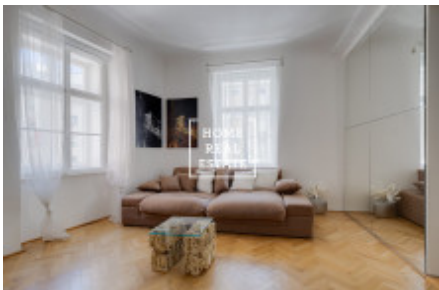

## Rent flat 3+kk, 55 m2 - Kateřinská, Praha 2

ID	<a href="#">35308</a>	Offer	Rental
Group	3+kk	Furnished	Furnished
Ownership	Personal	Usable area	55 m <sup>2</sup>
Parking	Yes	City	<a href="#">Prague</a>
District	<a href="#">Praha 2</a>	City district	<a href="#">Nové Město</a>
Status	Realized		