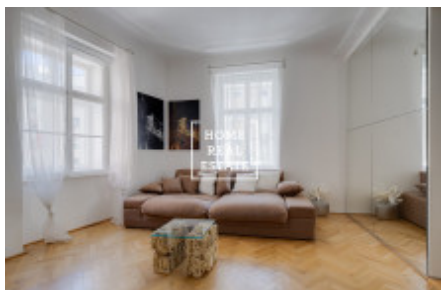

Rent flat 3+kk, 55 m2 - Kateřinská, Praha 2

ID	35308	Offer	Rental
Group	3+kk	Furnished	Furnished
Ownership	Personal	Usable area	55 m ²
Parking	Yes	City	Prague
District	Praha 2	City district	Nové Město
Status	Realized		