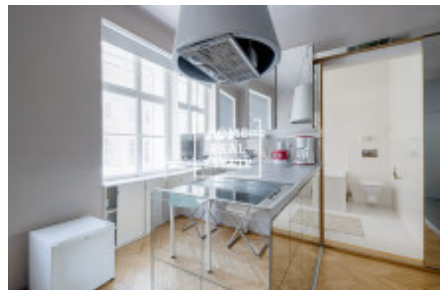

HOME
REAL
ESTATE

Rent flat 3+kk, 55 m² - Kateřinská, Praha 2

ID
Offer
Group
Furnished
Ownership
Usable area
Parking
City
District
City district

[35308](#)
Rental
3+kk
Furnished
Personal
55 m²
Yes
[Prague](#)
[Praha 2](#)
[Nové Město](#)