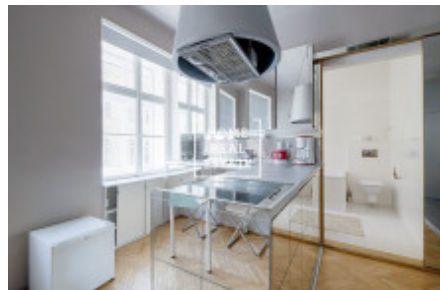

## Rent flat 3+kk, 55 m2 - Kateřinská, Praha 2

ID	<a href="#">35308</a>	Offer	Rental
Group	3+kk	Furnished	Furnished
Ownership	Personal	Usable area	55 m <sup>2</sup>
Parking	Yes	City	<a href="#">Prague</a>
District	<a href="#">Praha 2</a>	City district	<a href="#">Nové Město</a>
Status	Realized		