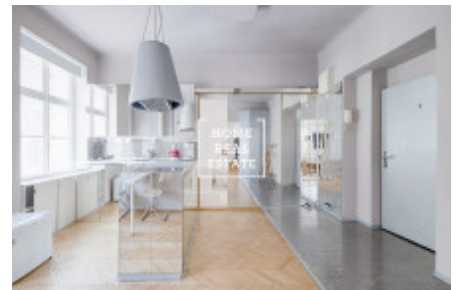

HOME
REAL
ESTATE

Rent flat 3+kk, 55 m² - Kateřinská, Praha 2

ID
Offer
Group
Furnished
Ownership
Usable area
Parking
City
District
City district

[35308](#)
Rental
3+kk
Furnished
Personal
55 m²
Yes
[Prague](#)
[Praha 2](#)
[Nové Město](#)