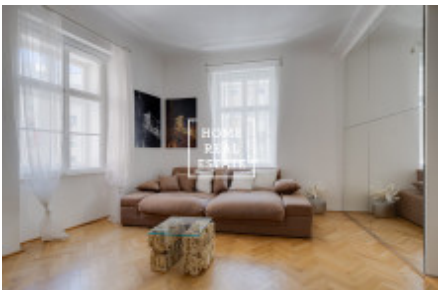

HOME
REAL
ESTATE

Rent flat 3+kk, 55 m² - Kateřinská, Praha 2

ID
Offer
Group
Furnished
Ownership
Usable area
Parking
City
District
City district

[35308](#)
Rental
3+kk
Furnished
Personal
55 m²
Yes
[Prague](#)
[Praha 2](#)
[Nové Město](#)