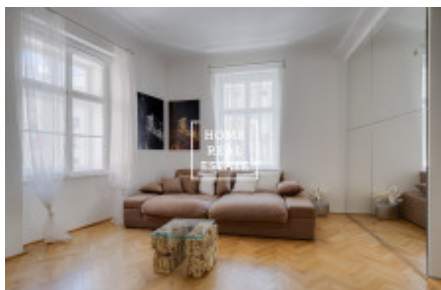

## Rent flat 3+kk, 55 m2 - Kateřinská, Praha 2

ID	<a href="#">35308</a>	Offer	Rental
Group	3+kk	Furnished	Furnished
Ownership	Personal	Usable area	55 m <sup>2</sup>
Parking	Yes	City	<a href="#">Prague</a>
District	<a href="#">Praha 2</a>	City district	<a href="#">Nové Město</a>
Status	Realized		