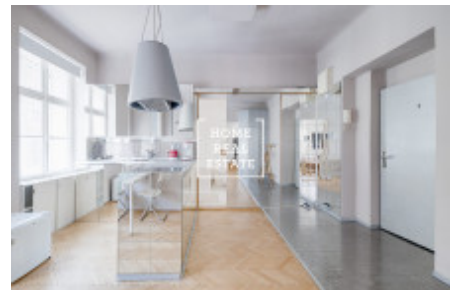

Rent flat 3+kk, 55 m2 - Kateřinská, Praha 2

ID	35308	Offer	Rental
Group	3+kk	Furnished	Furnished
Ownership	Personal	Usable area	55 m ²
Parking	Yes	City	Prague
District	Praha 2	City district	Nové Město
Status	Realized		