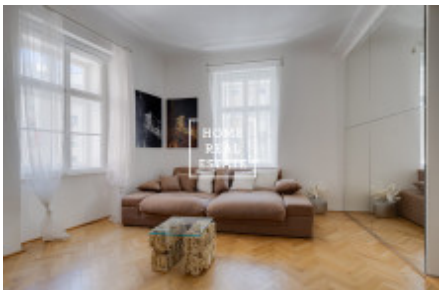

Rent flat 3+kk, 55 m2 - Kateřinská, Praha 2

ID	35308	Offer	Rental
Group	3+kk	Furnished	Furnished
Ownership	Personal	Usable area	55 m ²
Parking	Yes	City	Prague
District	Praha 2	City district	Nové Město
Status	Realized		