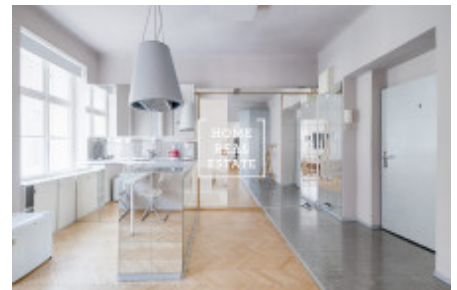

## Rent flat 3+kk, 55 m2 - Kateřinská, Praha 2

ID	<a href="#">35308</a>	Offer	Rental
Group	3+kk	Furnished	Furnished
Ownership	Personal	Usable area	55 m <sup>2</sup>
Parking	Yes	City	<a href="#">Prague</a>
District	<a href="#">Praha 2</a>	City district	<a href="#">Nové Město</a>
Status	Realized		