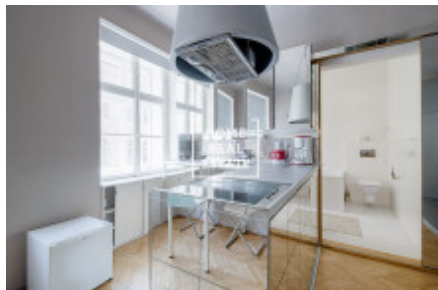

Rent flat 3+kk, 55 m2 - Kateřinská, Praha 2

ID	35308	Offer	Rental
Group	3+kk	Furnished	Furnished
Ownership	Personal	Usable area	55 m ²
Parking	Yes	City	Prague
District	Praha 2	City district	Nové Město
Status	Realized		