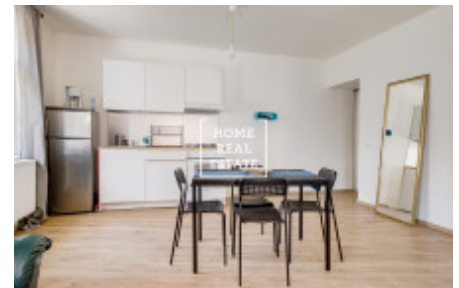

Rent flat 2+kk, 55 m2 - Kateřinská, Praha 2

ID	35307	Offer	Rental
Group	2+kk	Furnished	Furnished
Ownership	Personal	Usable area	55 m ²
Parking	Yes	City	Prague
District	Praha 2	City district	Nové Město
Status	Realized		