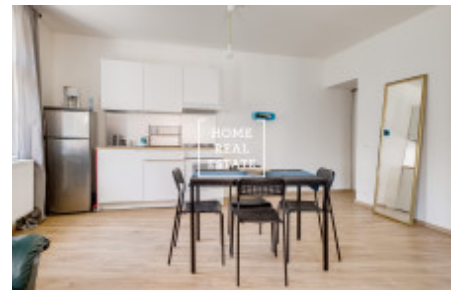

Rent flat 2+kk, 55 m2 - Kateřinská, Praha 2

ID	35307	Offer	Rental
Group	2+kk	Furnished	Furnished
Ownership	Personal	Usable area	55 m ²
Parking	Yes	City	Prague
District	Praha 2	City district	Nové Město
Status	Realized		