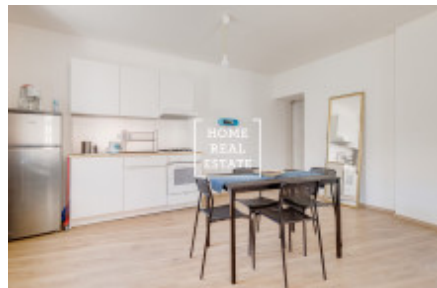

Rent flat 2+kk, 55 m2 - Kateřinská, Praha 2

ID	35307	Offer	Rental
Group	2+kk	Furnished	Furnished
Ownership	Personal	Usable area	55 m²
Parking	Yes	City	Prague
District	Praha 2	City district	Nové Město
Status	Realized