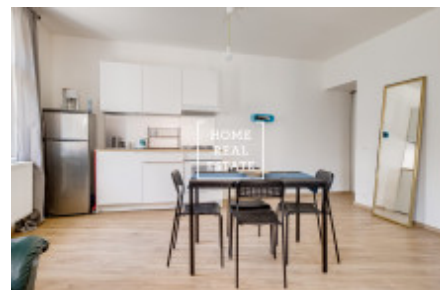

Rent flat 2+kk, 55 m2 - Kateřinská, Praha 2

ID	35307	Offer	Rental
Group	2+kk	Furnished	Furnished
Ownership	Personal	Usable area	55 m ²
Parking	Yes	City	Prague
District	Praha 2	City district	Nové Město
Status	Realized		