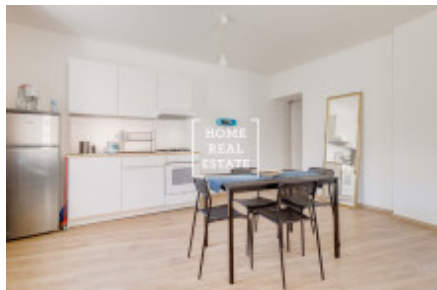

Rent flat 2+kk, 55 m2 - Kateřinská, Praha 2

ID	35307	Offer	Rental
Group	2+kk	Furnished	Furnished
Ownership	Personal	Usable area	55 m ²
Parking	Yes	City	Prague
District	Praha 2	City district	Nové Město
Status	Realized		