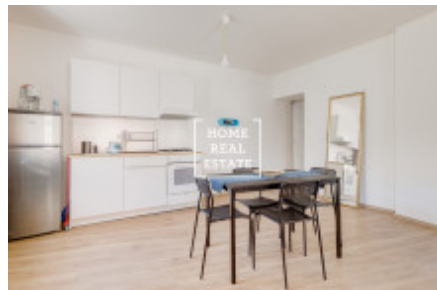

Rent flat 2+kk, 55 m2 - Kateřinská, Praha 2

ID	35307	Offer	Rental
Group	2+kk	Furnished	Furnished
Ownership	Personal	Usable area	55 m ²
Parking	Yes	City	Prague
District	Praha 2	City district	Nové Město
Status	Realized		