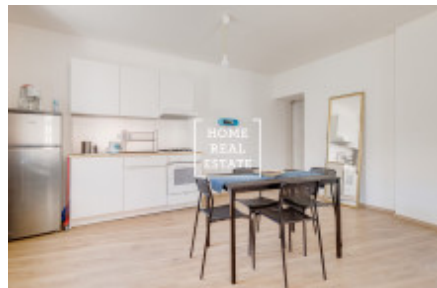

Rent flat 2+kk, 55 m2 - Kateřinská, Praha 2

ID	35307	Offer	Rental
Group	2+kk	Furnished	Furnished
Ownership	Personal	Usable area	55 m ²
Parking	Yes	City	Prague
District	Praha 2	City district	Nové Město
Status	Realized		