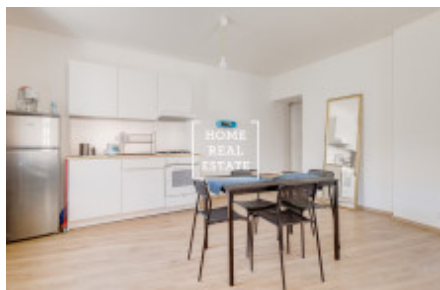

## Rent flat 2+kk, 55 m2 - Kateřinská, Praha 2

ID	<a href="#">35307</a>	Offer	Rental
Group	2+kk	Furnished	Furnished
Ownership	Personal	Usable area	55 m <sup>2</sup>
Parking	Yes	City	<a href="#">Prague</a>
District	<a href="#">Praha 2</a>	City district	<a href="#">Nové Město</a>
Status	Realized		