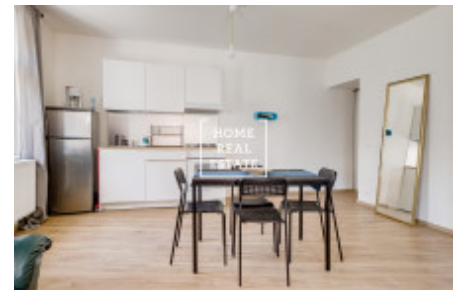

Rent flat 2+kk, 55 m2 - Kateřinská, Praha 2

ID	35307	Offer	Rental
Group	2+kk	Furnished	Furnished
Ownership	Personal	Usable area	55 m ²
Parking	Yes	City	Prague
District	Praha 2	City district	Nové Město
Status	Realized		