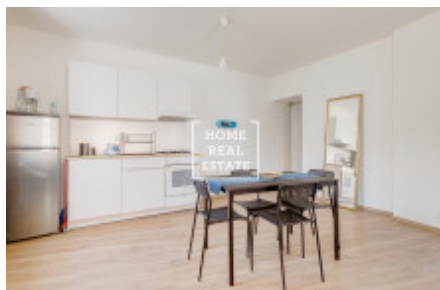

Rent flat 2+kk, 55 m2 - Kateřinská, Praha 2

ID	35307	Offer	Rental
Group	2+kk	Furnished	Furnished
Ownership	Personal	Usable area	55 m ²
Parking	Yes	City	Prague
District	Praha 2	City district	Nové Město
Status	Realized		