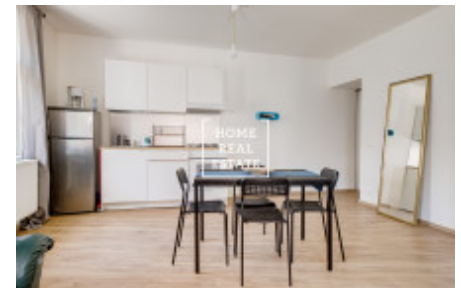

## Rent flat 2+kk, 55 m<sup>2</sup> - Kateřinská, Praha 2

ID  
Offer  
Group  
Furnished  
Ownership  
Usable area  
Parking  
City  
District  
City district

[35307](#)  
Rental  
2+kk  
Furnished  
Personal  
55 m<sup>2</sup>  
Yes  
[Prague](#)  
[Praha 2](#)  
[Nové Město](#)