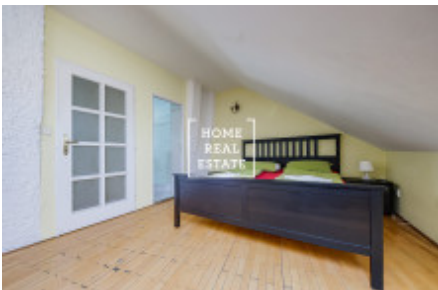

HOME
REAL
ESTATE

Rent flat 3+kk, 110 m2 - Kateřinská, Praha 2

ID	35306
Offer	Rental
Group	3+kk
Furnished	Furnished
Ownership	Personal
Usable area	110 m ²
Parking	Yes
City	Prague
District	Praha 2
City district	Nové Město