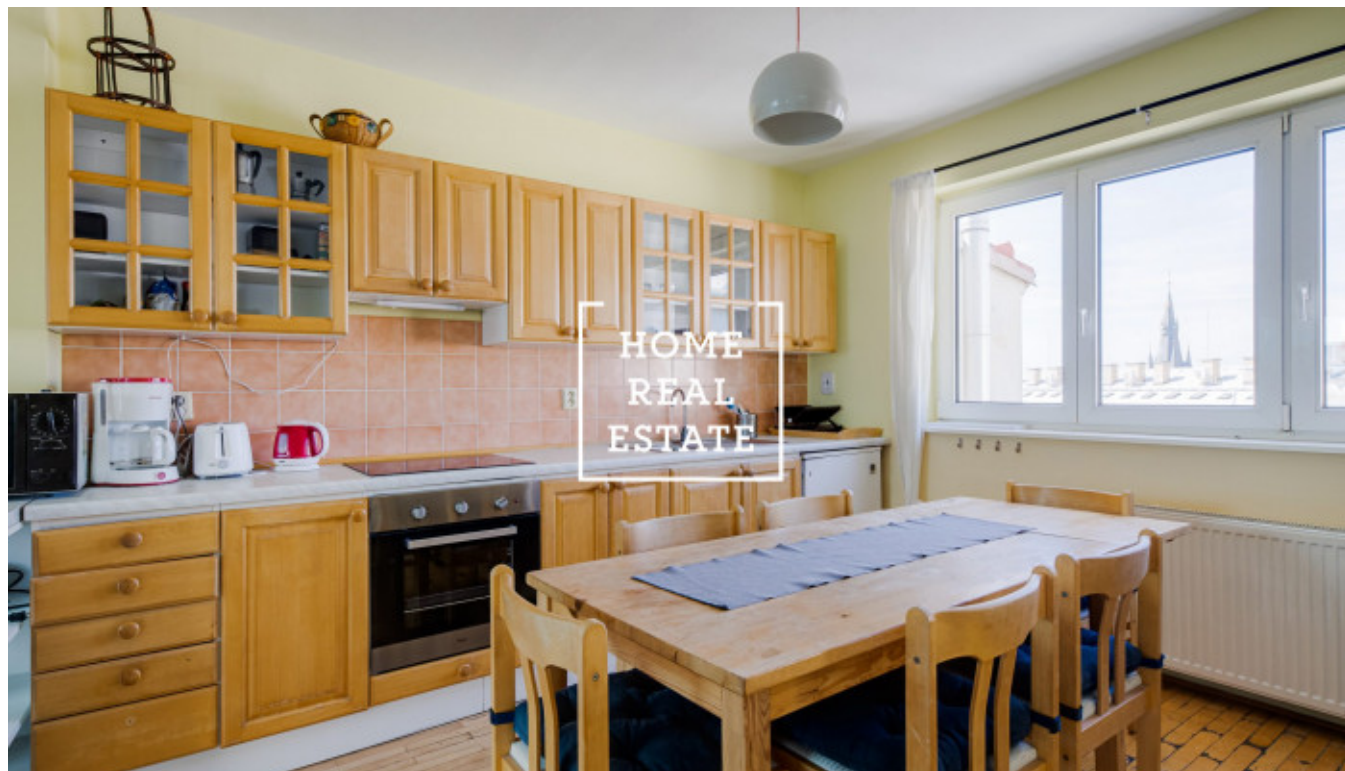

HOME
REAL
ESTATE

Rent flat 3+kk, 110 m² - Kateřinská, Praha 2

ID	35306	Offer	Rental
Group	3+kk	Furnished	Furnished
Ownership	Personal	Usable area	110 m ²
Parking	Yes	City	Prague
District	Praha 2	City district	Nové Město
Status	Realized		