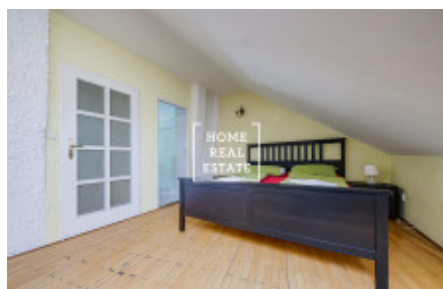

HOME
REAL
ESTATE

Rent flat 3+kk, 110 m² - Kateřinská, Praha 2

ID	35306	Offer	Rental
Group	3+kk	Furnished	Furnished
Ownership	Personal	Usable area	110 m ²
Parking	Yes	City	Prague
District	Praha 2	City district	Nové Město
Status	Realized		