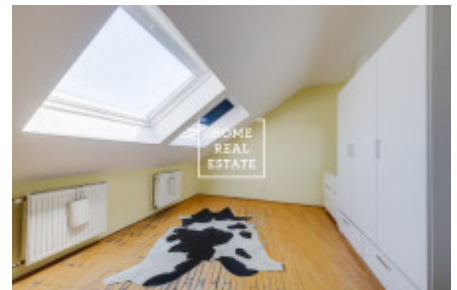

HOME
REAL
ESTATE

Rent flat 3+kk, 110 m2 - Kateřinská, Praha 2

ID	35306
Offer	Rental
Group	3+kk
Furnished	Furnished
Ownership	Personal
Usable area	110 m ²
Parking	Yes
City	Prague
District	Praha 2
City district	Nové Město