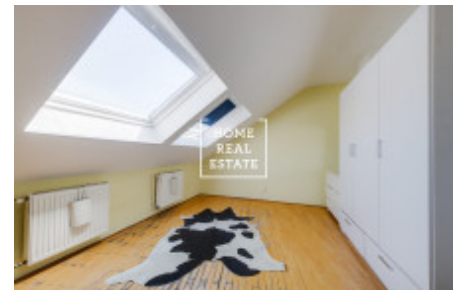

HOME
REAL
ESTATE

Rent flat 3+kk, 110 m² - Kateřinská, Praha 2

ID	35306	Offer	Rental
Group	3+kk	Furnished	Furnished
Ownership	Personal	Usable area	110 m ²
Parking	Yes	City	Prague
District	Praha 2	City district	Nové Město
Status	Realized		