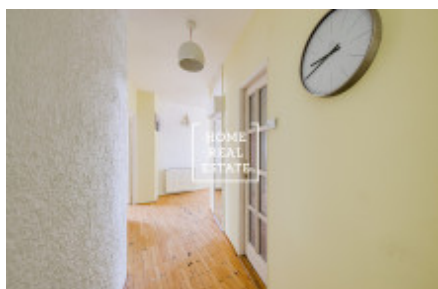

HOME
REAL
ESTATE

Rent flat 3+kk, 110 m² - Kateřinská, Praha 2

ID	35306	Offer	Rental
Group	3+kk	Furnished	Furnished
Ownership	Personal	Usable area	110 m ²
Parking	Yes	City	Prague
District	Praha 2	City district	Nové Město
Status	Realized		