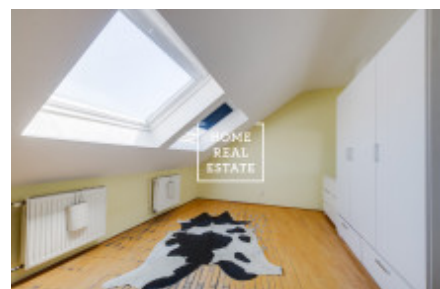

HOME
REAL
ESTATE

Rent flat 3+kk, 110 m² - Kateřinská, Praha 2

ID	35306	Offer	Rental
Group	3+kk	Furnished	Furnished
Ownership	Personal	Usable area	110 m ²
Parking	Yes	City	Prague
District	Praha 2	City district	Nové Město
Status	Realized		