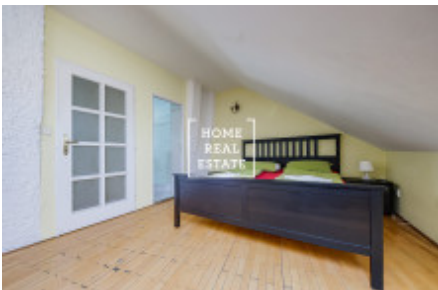

HOME
REAL
ESTATE

Rent flat 3+kk, 110 m² - Kateřinská, Praha 2

ID	35306	Offer	Rental
Group	3+kk	Furnished	Furnished
Ownership	Personal	Usable area	110 m ²
Parking	Yes	City	Prague
District	Praha 2	City district	Nové Město
Status	Realized		