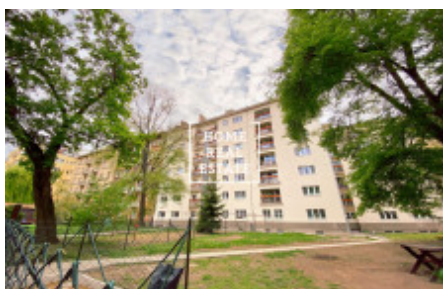

## Sale flat 3+kk, 90 m2 - Podbabská, Praha 6

ID	<a href="#">35302</a>	Offer	Sale
Group	3+kk	Location	Podbabská 6, 160 00 Praha 6-Dejvice, Česko
Ownership	Personal	Usable area	90 m <sup>2</sup>
City	<a href="#">Prague</a>	District	<a href="#">Praha 6</a>
City district	<a href="#">Bubeneč</a>	Status	Realized