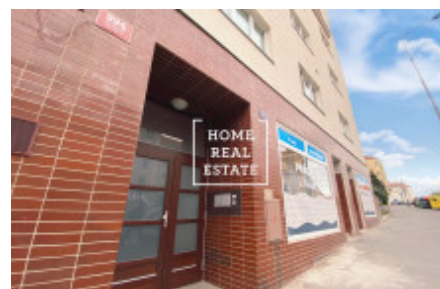

## Sale flat 3+kk, 90 m2 - Podbabská, Praha 6

ID	<a href="#">35302</a>	Offer	Sale
Group	3+kk	Location	Podbabská 6, 160 00 Praha 6-Dejvice, Česko
Ownership	Personal	Usable area	90 m <sup>2</sup>
City	<a href="#">Prague</a>	District	<a href="#">Praha 6</a>
City district	<a href="#">Bubeneč</a>	Status	Realized