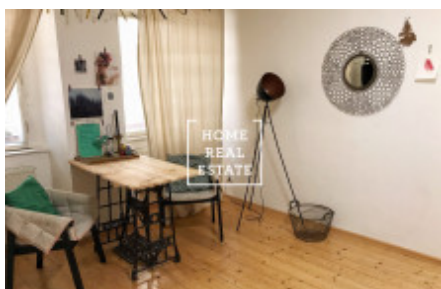

HOME
REAL
ESTATE

Rent flat 1+1, 20 m² - Uhelný Trh, Praha 1

ID	35299	Offer	Rental
Group	1+1	Furnished	Furnished
Location	Uhelný trh 2, Staré Město, Česko	Ownership	Personal
Usable area	20 m²	City	Prague
District	Praha 1	City district	Staré Město
Status	Realized