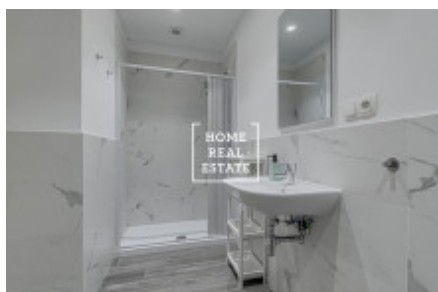

Rent flat 2+1, 70 m² - V Lesíčku, Praha 5

ID	35294	Offer	Rental
Group	2+1	Furnished	Furnished
Ownership	Personal	Usable area	70 m ²
City	Prague	District	Praha 5
City district	Smíchov	Status	Realized