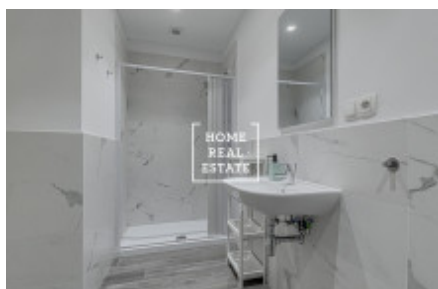

HOME
REAL
ESTATE

Rent flat 2+1, 70 m² - V Lesíčku, Praha 5

ID
Offer
Group
Furnished
Ownership
Usable area
City
District
City district

[35294](#)
Rental
2+1
Furnished
Personal
70 m²
[Prague](#)
[Praha 5](#)
[Smíchov](#)