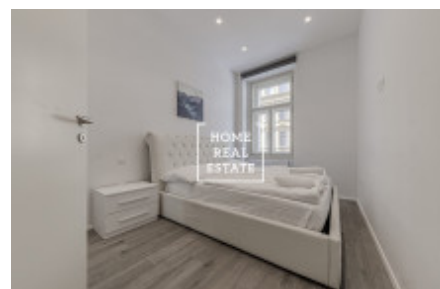

## Rent flat 2+1, 70 m<sup>2</sup> - V Lesíčku, Praha 5

|               |                         |             |                         |
|---------------|-------------------------|-------------|-------------------------|
| ID            | <a href="#">35294</a>   | Offer       | Rental                  |
| Group         | 2+1                     | Furnished   | Furnished               |
| Ownership     | Personal                | Usable area | 70 m <sup>2</sup>       |
| City          | <a href="#">Prague</a>  | District    | <a href="#">Praha 5</a> |
| City district | <a href="#">Smíchov</a> | Status      | Realized                |