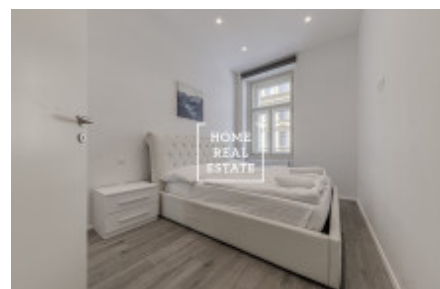

Rent flat 2+1, 70 m² - V Lesíčku, Praha 5

ID	35294	Offer	Rental
Group	2+1	Furnished	Furnished
Ownership	Personal	Usable area	70 m ²
City	Prague	District	Praha 5
City district	Smíchov	Status	Realized