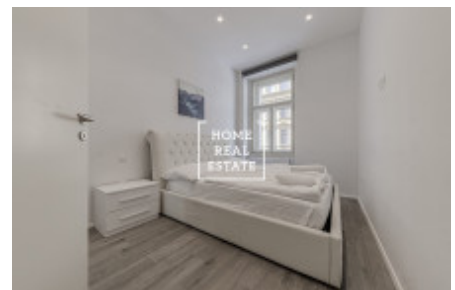

Rent flat 2+1, 70 m² - V Lesíčku, Praha 5

ID	35294	Offer	Rental
Group	2+1	Furnished	Furnished
Ownership	Personal	Usable area	70 m ²
City	Prague	District	Praha 5
City district	Smíchov	Status	Realized