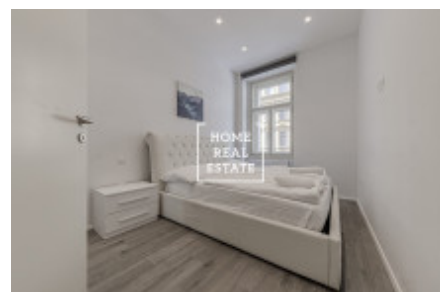

Rent flat 2+1, 70 m² - V Lesíčku, Praha 5

ID	35294	Offer	Rental
Group	2+1	Furnished	Furnished
Ownership	Personal	Usable area	70 m ²
City	Prague	District	Praha 5
City district	Smíchov	Status	Realized