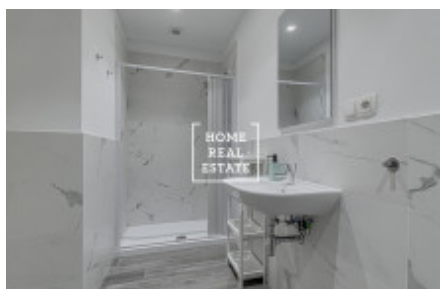

Rent flat 2+1, 70 m² - V Lesíčku, Praha 5

ID	35294	Offer	Rental
Group	2+1	Furnished	Furnished
Ownership	Personal	Usable area	70 m ²
City	Prague	District	Praha 5
City district	Smíchov	Status	Realized