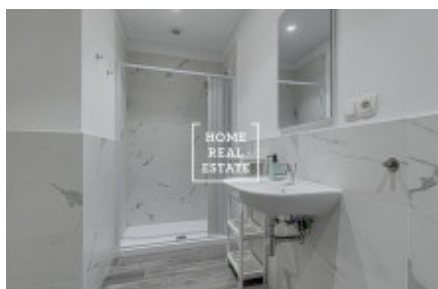

## Rent flat 2+1, 70 m<sup>2</sup> - V Lesíčku, Praha 5

|               |                         |             |                         |
|---------------|-------------------------|-------------|-------------------------|
| ID            | <a href="#">35294</a>   | Offer       | Rental                  |
| Group         | 2+1                     | Furnished   | Furnished               |
| Ownership     | Personal                | Usable area | 70 m <sup>2</sup>       |
| City          | <a href="#">Prague</a>  | District    | <a href="#">Praha 5</a> |
| City district | <a href="#">Smíchov</a> | Status      | Realized                |