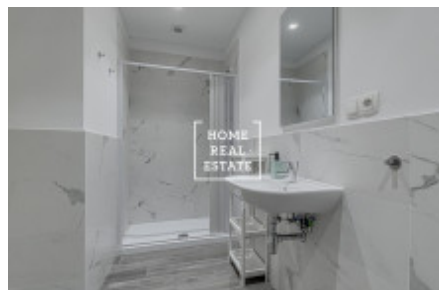

Rent flat 2+1, 70 m² - V Lesíčku, Praha 5

ID	35294	Offer	Rental
Group	2+1	Furnished	Furnished
Ownership	Personal	Usable area	70 m ²
City	Prague	District	Praha 5
City district	Smíchov	Status	Realized