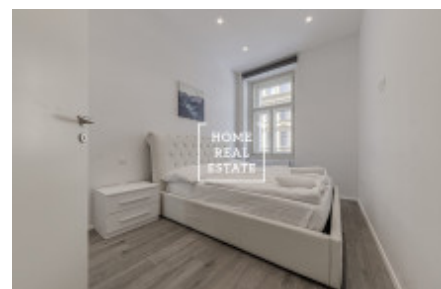

HOME
REAL
ESTATE

Rent flat 2+1, 70 m² - V Lesíčku, Praha 5

ID
Offer
Group
Furnished
Ownership
Usable area
City
District
City district

[35294](#)
Rental
2+1
Furnished
Personal
70 m²
[Prague](#)
[Praha 5](#)
[Smíchov](#)