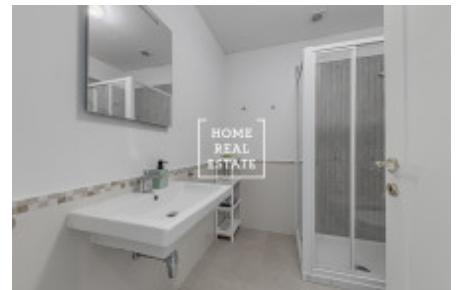

HOME
REAL
ESTATE

Rent flat 2+kk, 30 m² - V Lesíčku, Praha 5

ID	35291	Offer	Rental
Group	2+kk	Furnished	Furnished
Ownership	Personal	Usable area	30 m ²
City	Prague	District	Praha 5
City district	Smíchov	Status	Realized