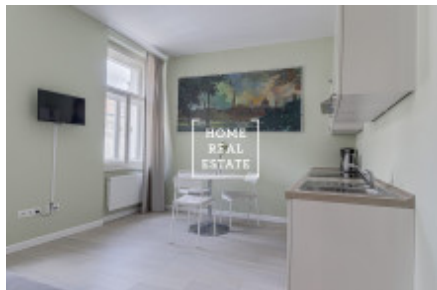

HOME
REAL
ESTATE

Rent flat 2+kk, 30 m² - V Lesíčku, Praha 5

ID	35291	Offer	Rental
Group	2+kk	Furnished	Furnished
Ownership	Personal	Usable area	30 m ²
City	Prague	District	Praha 5
City district	Smíchov	Status	Realized