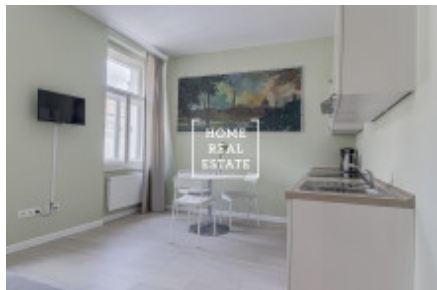

## Rent flat 2+kk, 30 m2 - V Lesíčku, Praha 5

ID	<a href="#">35291</a>	Offer	Rental
Group	2+kk	Furnished	Furnished
Ownership	Personal	Usable area	30 m <sup>2</sup>
City	<a href="#">Prague</a>	District	<a href="#">Praha 5</a>
City district	<a href="#">Smíchov</a>	Status	Realized