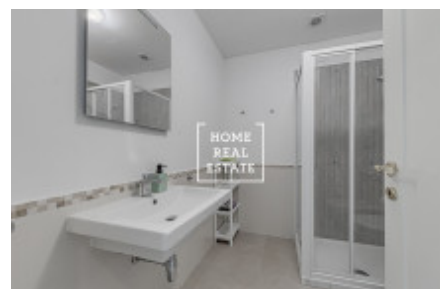

## Rent flat 2+kk, 30 m<sup>2</sup> - V Lesíčku, Praha 5

ID	<a href="#">35291</a>	Offer	Rental
Group	2+kk	Furnished	Furnished
Ownership	Personal	Usable area	30 m <sup>2</sup>
City	<a href="#">Prague</a>	District	<a href="#">Praha 5</a>
City district	<a href="#">Smíchov</a>	Status	Realized