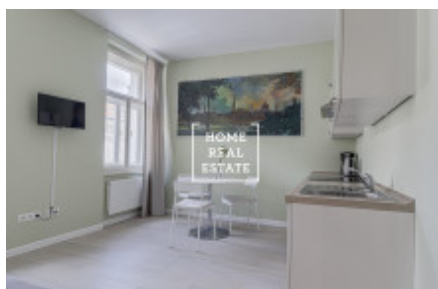

## Rent flat 2+kk, 30 m<sup>2</sup> - V Lesíčku, Praha 5

ID	<a href="#">35291</a>	Offer	Rental
Group	2+kk	Furnished	Furnished
Ownership	Personal	Usable area	30 m <sup>2</sup>
City	<a href="#">Prague</a>	District	<a href="#">Praha 5</a>
City district	<a href="#">Smíchov</a>	Status	Realized