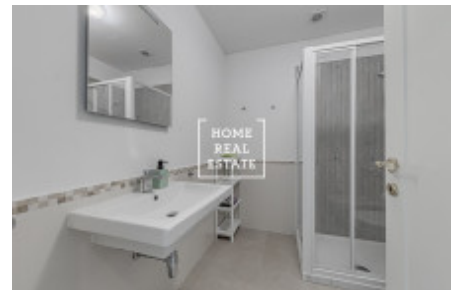

## Rent flat 2+kk, 30 m2 - V Lesíčku, Praha 5

ID	<a href="#">35291</a>	Offer	Rental
Group	2+kk	Furnished	Furnished
Ownership	Personal	Usable area	30 m <sup>2</sup>
City	<a href="#">Prague</a>	District	<a href="#">Praha 5</a>
City district	<a href="#">Smíchov</a>	Status	Realized