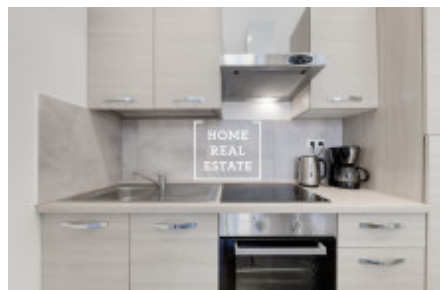

HOME
REAL
ESTATE

Rent flat 2+1, 65 m² - V Lesíčku, Praha 5

ID	35290
Offer	Rental
Group	2+1
Furnished	Furnished
Ownership	Personal
Usable area	65 m ²
City	Prague
District	Praha 5
City district	Smíchov