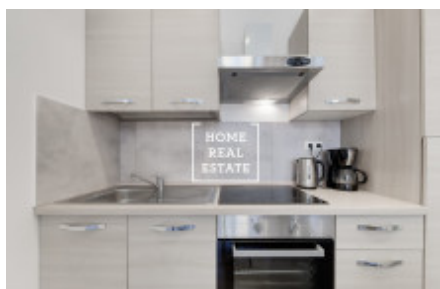

Rent flat 2+1, 65 m² - V Lesíčku, Praha 5

ID	35290	Offer	Rental
Group	2+1	Furnished	Furnished
Ownership	Personal	Usable area	65 m ²
City	Prague	District	Praha 5
City district	Smíchov	Status	Realized