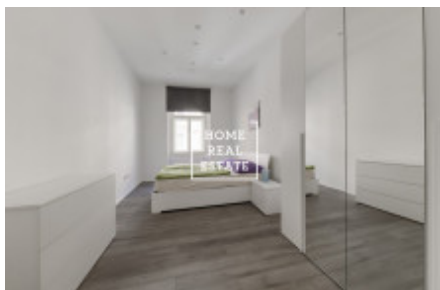

HOME
REAL
ESTATE

Rent flat 2+1, 65 m² - V Lesíčku, Praha 5

ID	35290
Offer	Rental
Group	2+1
Furnished	Furnished
Ownership	Personal
Usable area	65 m ²
City	Prague
District	Praha 5
City district	Smíchov