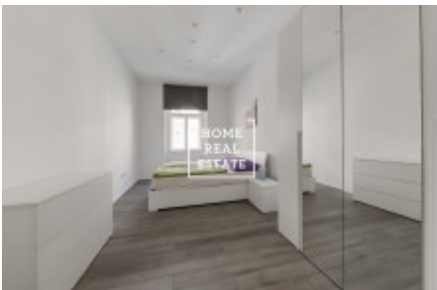

Rent flat 2+1, 65 m² - V Lesíčku, Praha 5

ID	35290	Offer	Rental
Group	2+1	Furnished	Furnished
Ownership	Personal	Usable area	65 m ²
City	Prague	District	Praha 5
City district	Smíchov	Status	Realized