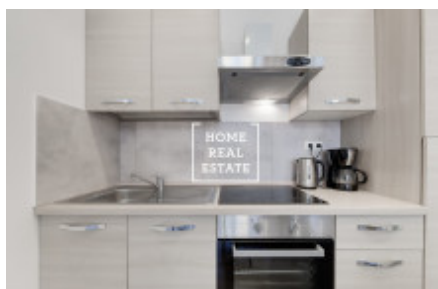

Rent flat 2+1, 65 m² - V Lesíčku, Praha 5

ID	35290	Offer	Rental
Group	2+1	Furnished	Furnished
Ownership	Personal	Usable area	65 m ²
City	Prague	District	Praha 5
City district	Smíchov	Status	Realized