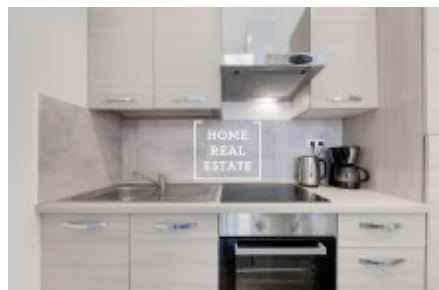

Rent flat 2+1, 65 m² - V Lesíčku, Praha 5

ID	35290	Offer	Rental
Group	2+1	Furnished	Furnished
Ownership	Personal	Usable area	65 m ²
City	Prague	District	Praha 5
City district	Smíchov	Status	Realized