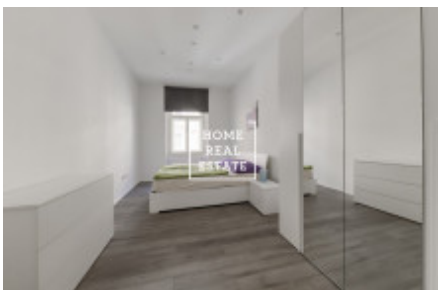

Rent flat 2+1, 65 m² - V Lesíčku, Praha 5

ID	35290	Offer	Rental
Group	2+1	Furnished	Furnished
Ownership	Personal	Usable area	65 m ²
City	Prague	District	Praha 5
City district	Smíchov	Status	Realized