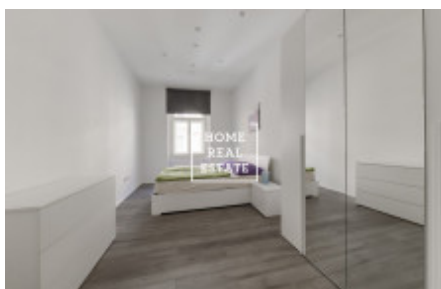

Rent flat 2+1, 65 m² - V Lesíčku, Praha 5

ID	35290	Offer	Rental
Group	2+1	Furnished	Furnished
Ownership	Personal	Usable area	65 m ²
City	Prague	District	Praha 5
City district	Smíchov	Status	Realized