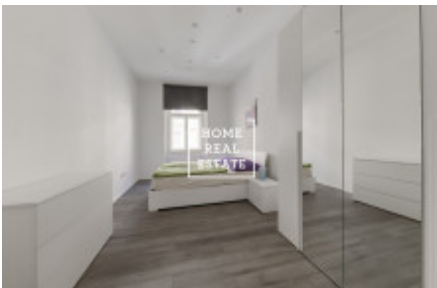

Rent flat 2+1, 65 m² - V Lesíčku, Praha 5

ID	35290	Offer	Rental
Group	2+1	Furnished	Furnished
Ownership	Personal	Usable area	65 m ²
City	Prague	District	Praha 5
City district	Smíchov	Status	Realized