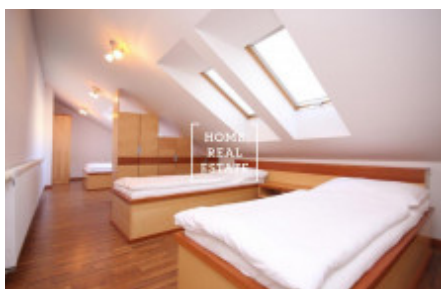

Rent flat 2+kk, 52 m2 - Na Bělidle, Praha 5

ID	35280	Offer	Rental
Group	2+kk	Furnished	Furnished
Ownership	Personal	Usable area	52 m ²
Parking	Yes	City	Prague
District	Praha 5	City district	Smíchov
Status	Realized		