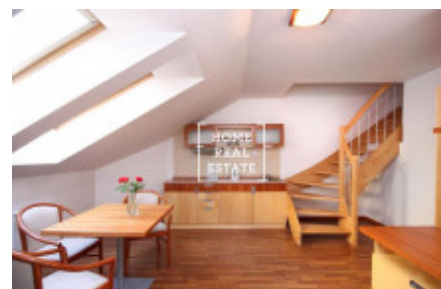

Rent flat 2+kk, 52 m2 - Na Bělidle, Praha 5

ID	35280	Offer	Rental
Group	2+kk	Furnished	Furnished
Ownership	Personal	Usable area	52 m ²
Parking	Yes	City	Prague
District	Praha 5	City district	Smíchov
Status	Realized		