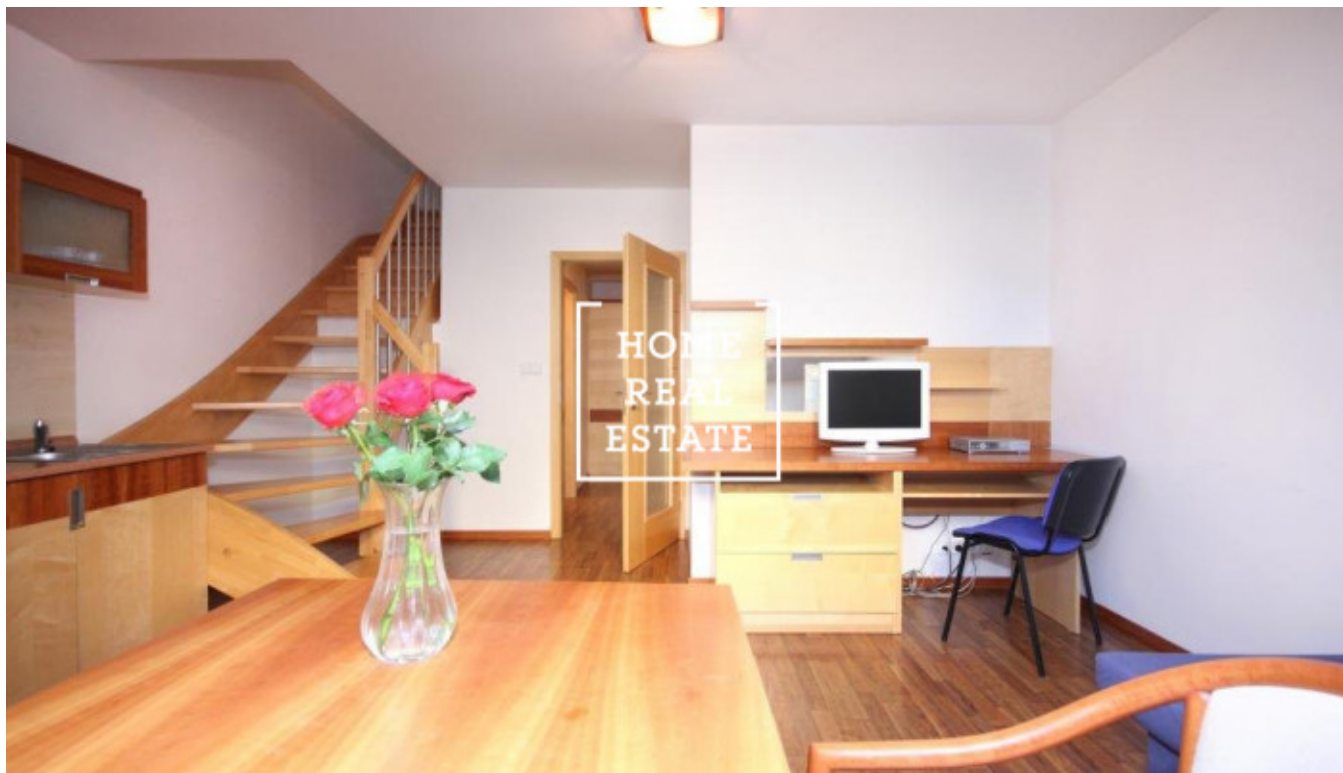

## Rent flat 2+kk, 52 m2 - Na Bělidle, Praha 5

ID	<a href="#">35280</a>	Offer	Rental
Group	2+kk	Furnished	Furnished
Ownership	Personal	Usable area	52 m <sup>2</sup>
Parking	Yes	City	<a href="#">Prague</a>
District	<a href="#">Praha 5</a>	City district	<a href="#">Smíchov</a>
Status	Realized		