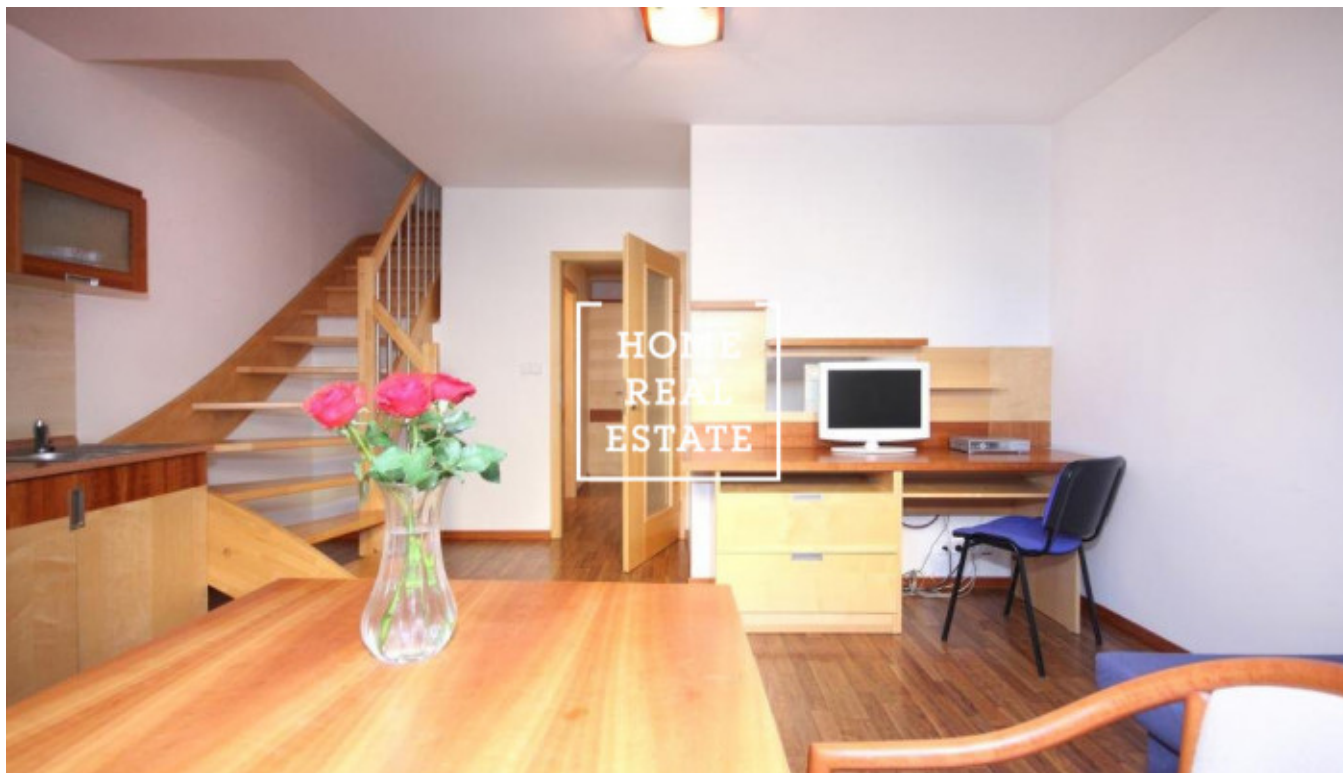

HOME
REAL
ESTATE

Rent flat 2+kk, 52 m² - Na Bělidle, Praha 5

ID
Offer
Group
Furnished
Ownership
Usable area
Parking
City
District
City district

[35280](#)
Rental
2+kk
Furnished
Personal
52 m²
Yes
[Prague](#)
[Praha 5](#)
[Smíchov](#)