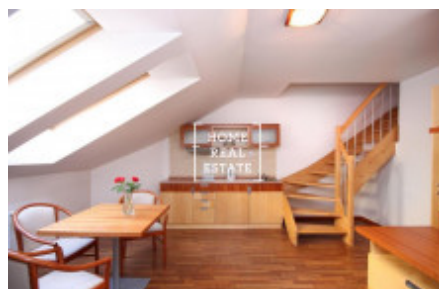

HOME
REAL
ESTATE

Rent flat 2+kk, 52 m² - Na Bělidle, Praha 5

ID
Offer
Group
Furnished
Ownership
Usable area
Parking
City
District
City district

[35280](#)
Rental
2+kk
Furnished
Personal
52 m²
Yes
[Prague](#)
[Praha 5](#)
[Smíchov](#)