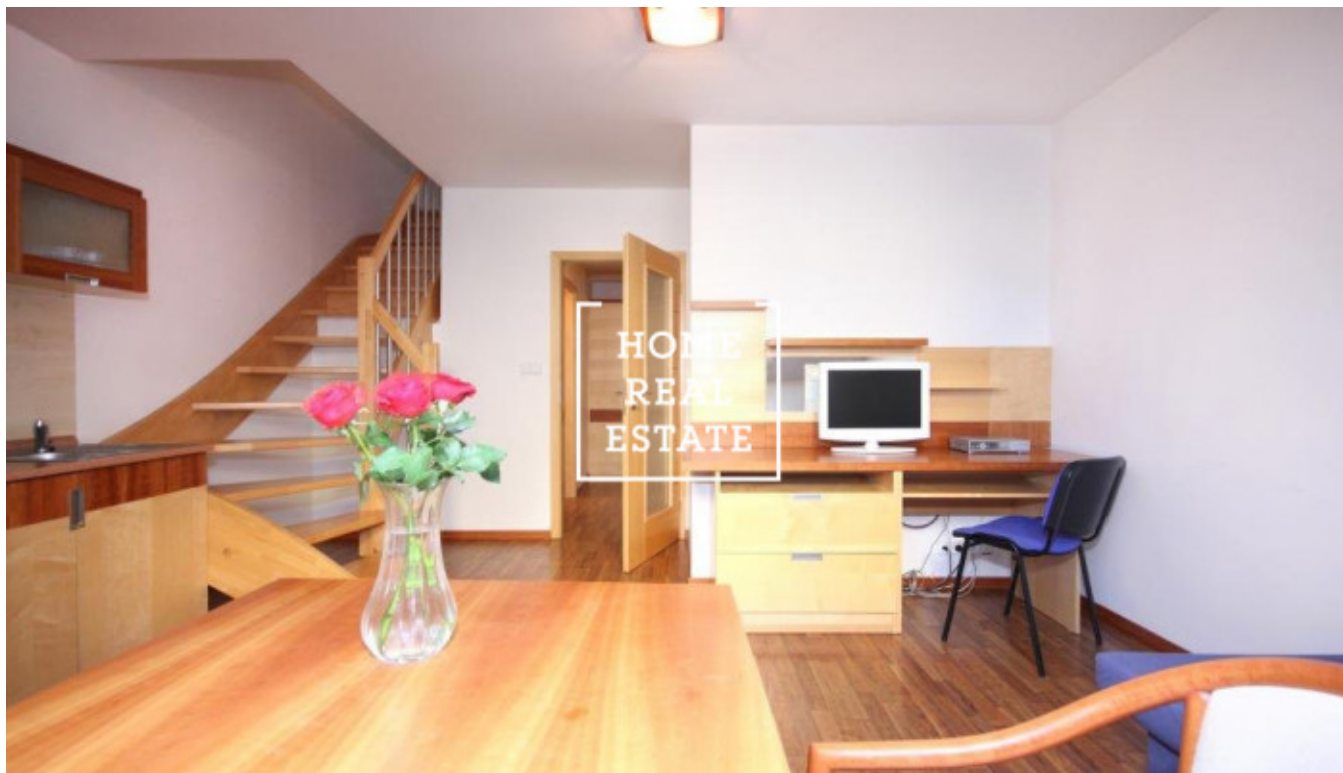

Rent flat 2+kk, 52 m2 - Na Bělidle, Praha 5

ID	35280	Offer	Rental
Group	2+kk	Furnished	Furnished
Ownership	Personal	Usable area	52 m ²
Parking	Yes	City	Prague
District	Praha 5	City district	Smíchov
Status	Realized		