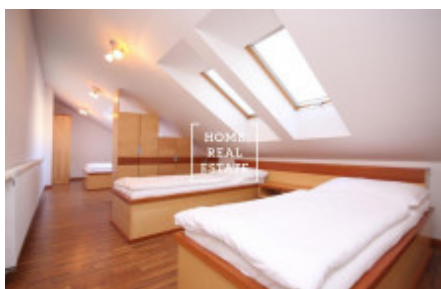

HOME
REAL
ESTATE

Rent flat 2+kk, 52 m² - Na Bělidle, Praha 5

ID
Offer
Group
Furnished
Ownership
Usable area
Parking
City
District
City district

[35280](#)
Rental
2+kk
Furnished
Personal
52 m²
Yes
[Prague](#)
[Praha 5](#)
[Smíchov](#)