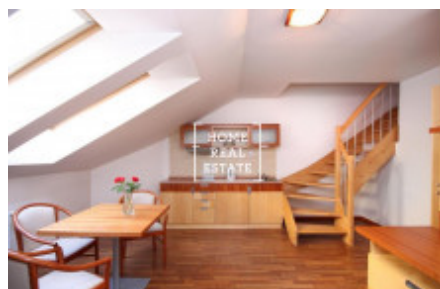

## Rent flat 2+kk, 52 m2 - Na Bělidle, Praha 5

ID	<a href="#">35280</a>	Offer	Rental
Group	2+kk	Furnished	Furnished
Ownership	Personal	Usable area	52 m <sup>2</sup>
Parking	Yes	City	<a href="#">Prague</a>
District	<a href="#">Praha 5</a>	City district	<a href="#">Smíchov</a>
Status	Realized		