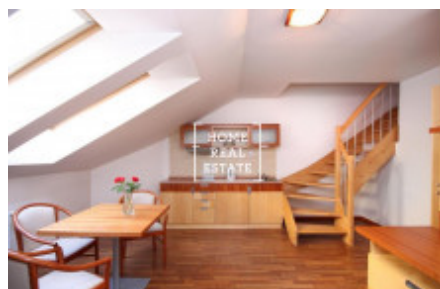

Rent flat 2+kk, 52 m2 - Na Bělidle, Praha 5

ID	35280	Offer	Rental
Group	2+kk	Furnished	Furnished
Ownership	Personal	Usable area	52 m ²
Parking	Yes	City	Prague
District	Praha 5	City district	Smíchov
Status	Realized		