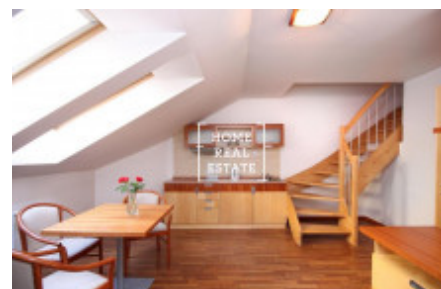

HOME
REAL
ESTATE

Rent flat 2+kk, 52 m² - Na Bělidle, Praha 5

ID
Offer
Group
Furnished
Ownership
Usable area
Parking
City
District
City district

[35280](#)
Rental
2+kk
Furnished
Personal
52 m²
Yes
[Prague](#)
[Praha 5](#)
[Smíchov](#)