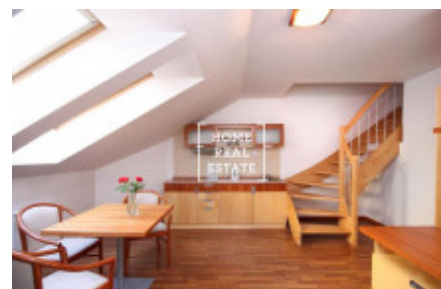

## Rent flat 2+kk, 52 m2 - Na Bělidle, Praha 5

ID	<a href="#">35280</a>	Offer	Rental
Group	2+kk	Furnished	Furnished
Ownership	Personal	Usable area	52 m <sup>2</sup>
Parking	Yes	City	<a href="#">Prague</a>
District	<a href="#">Praha 5</a>	City district	<a href="#">Smíchov</a>
Status	Realized		