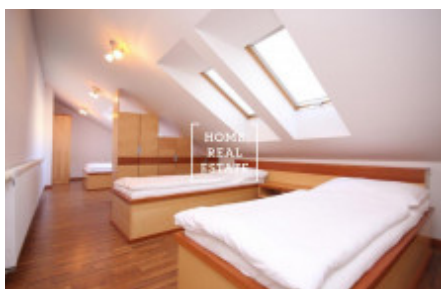

## Rent flat 2+kk, 52 m2 - Na Bělidle, Praha 5

ID	<a href="#">35280</a>	Offer	Rental
Group	2+kk	Furnished	Furnished
Ownership	Personal	Usable area	52 m <sup>2</sup>
Parking	Yes	City	<a href="#">Prague</a>
District	<a href="#">Praha 5</a>	City district	<a href="#">Smíchov</a>
Status	Realized		