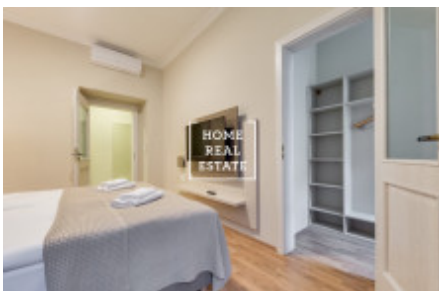

# Rent flat 1+kk, 30 m<sup>2</sup> - Vlastislavova, Praha 4

ID	<a href="#">35274</a>	Offer	Rental
Group	1+kk	Furnished	Furnished
Ownership	Personal	Usable area	30 m <sup>2</sup>
City	<a href="#">Prague</a>	District	<a href="#">Praha 4</a>
City district	<a href="#">Nusle</a>	Status	Realized