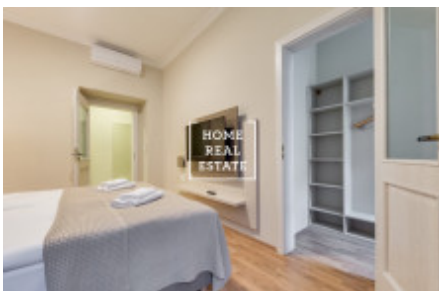

Rent flat 1+kk, 30 m² - Vlastislavova, Praha 4

ID	35274	Offer	Rental
Group	1+kk	Furnished	Furnished
Ownership	Personal	Usable area	30 m ²
City	Prague	District	Praha 4
City district	Nusle	Status	Realized