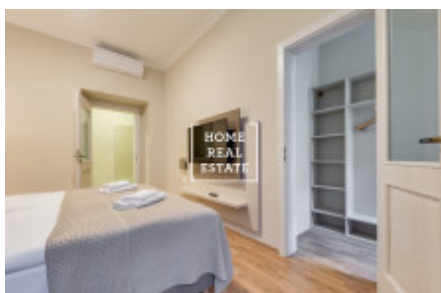

Rent flat 1+kk, 30 m² - Vlastislavova, Praha 4

ID	35274	Offer	Rental
Group	1+kk	Furnished	Furnished
Ownership	Personal	Usable area	30 m ²
City	Prague	District	Praha 4
City district	Nusle	Status	Realized