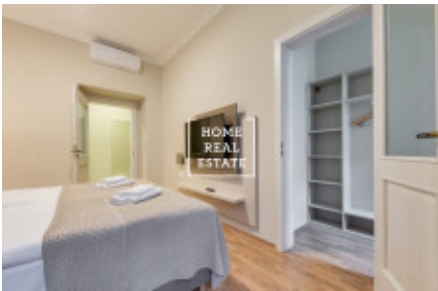

HOME
REAL
ESTATE

Rent flat 1+kk, 30 m² - Vlastislavova, Praha 4

ID	35274
Offer	Rental
Group	1+kk
Furnished	Furnished
Ownership	Personal
Usable area	30 m ²
City	Prague
District	Praha 4
City district	Nusle