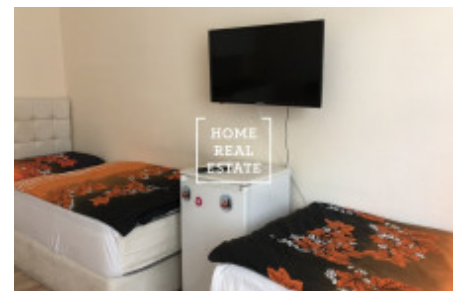

Rent flat 1+kk, 33 m² - Vlastislavova, Praha 4

ID	35272	Offer	Rental
Group	1+kk	Furnished	Furnished
Ownership	Personal	Usable area	33 m ²
Parking	Yes	City	Prague
District	Praha 4	City district	Nusle
Status	Realized		