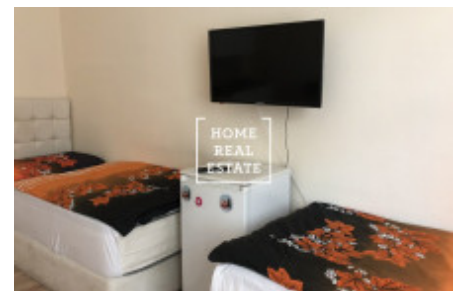

Rent flat 1+kk, 33 m² - Vlastislavova, Praha 4

ID	35272	Offer	Rental
Group	1+kk	Furnished	Furnished
Ownership	Personal	Usable area	33 m ²
Parking	Yes	City	Prague
District	Praha 4	City district	Nusle
Status	Realized		