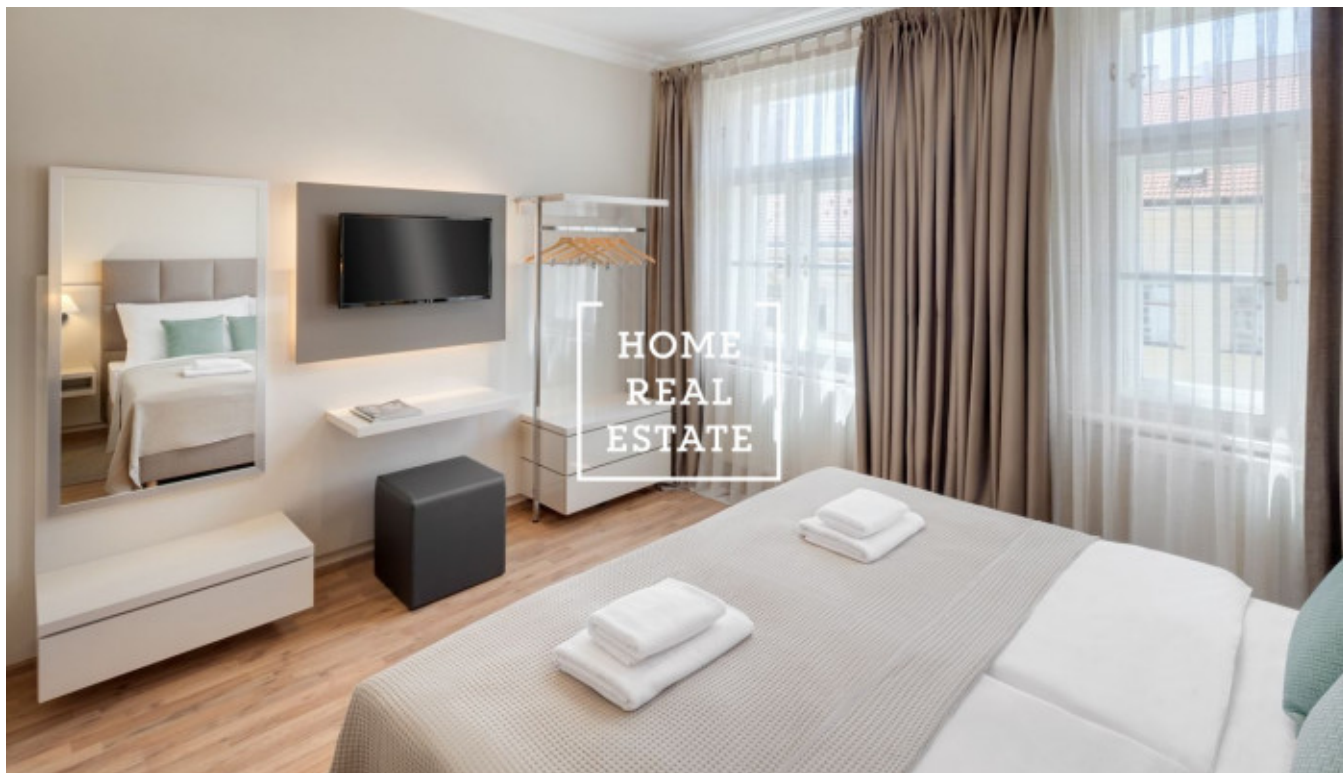

Rent flat 2+kk, 46 m² - Milady Horákové

ID	35269	Offer	Rental
Group	2+kk	Furnished	Furnished
Ownership	Personal	Usable area	46 m ²
City	Prague	City district	Bubeneč
Status	Realized		