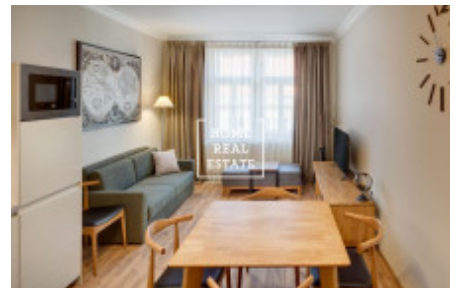

HOME
REAL
ESTATE

Rent flat 2+kk, 46 m2 - Milady Horákové

ID	35269
Offer	Rental
Group	2+kk
Furnished	Furnished
Ownership	Personal
Usable area	46 m ²
City	Prague
City district	Bubeneč