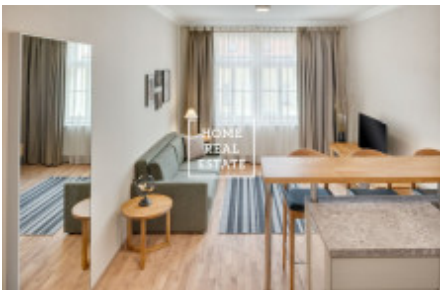

Rent flat 2+kk, 46 m² - Milady Horákové

ID	35269	Offer	Rental
Group	2+kk	Furnished	Furnished
Ownership	Personal	Usable area	46 m ²
City	Prague	City district	Bubeneč
Status	Realized		