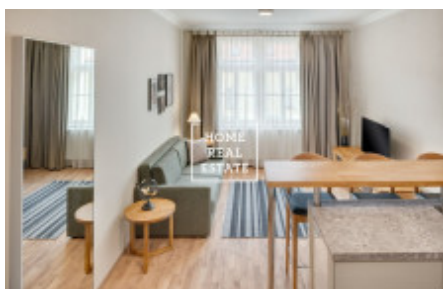

## Rent flat 2+kk, 46 m<sup>2</sup> - Milady Horákové

ID	<a href="#">35269</a>	Offer	Rental
Group	2+kk	Furnished	Furnished
Ownership	Personal	Usable area	46 m <sup>2</sup>
City	<a href="#">Prague</a>	City district	<a href="#">Bubeneč</a>
Status	Realized		