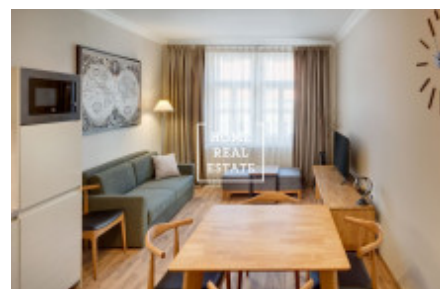

Rent flat 2+kk, 46 m² - Milady Horákové

ID	35269	Offer	Rental
Group	2+kk	Furnished	Furnished
Ownership	Personal	Usable area	46 m ²
City	Prague	City district	Bubeneč
Status	Realized		