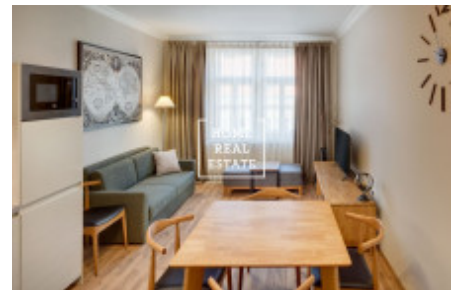

Rent flat 2+kk, 46 m² - Milady Horákové

ID	35269	Offer	Rental
Group	2+kk	Furnished	Furnished
Ownership	Personal	Usable area	46 m ²
City	Prague	City district	Bubeneč
Status	Realized		