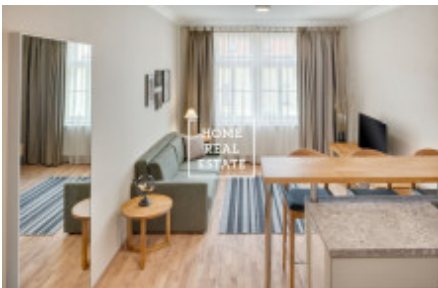

HOME
REAL
ESTATE

Rent flat 2+kk, 46 m2 - Milady Horákové

ID	35269
Offer	Rental
Group	2+kk
Furnished	Furnished
Ownership	Personal
Usable area	46 m ²
City	Prague
City district	Bubeneč