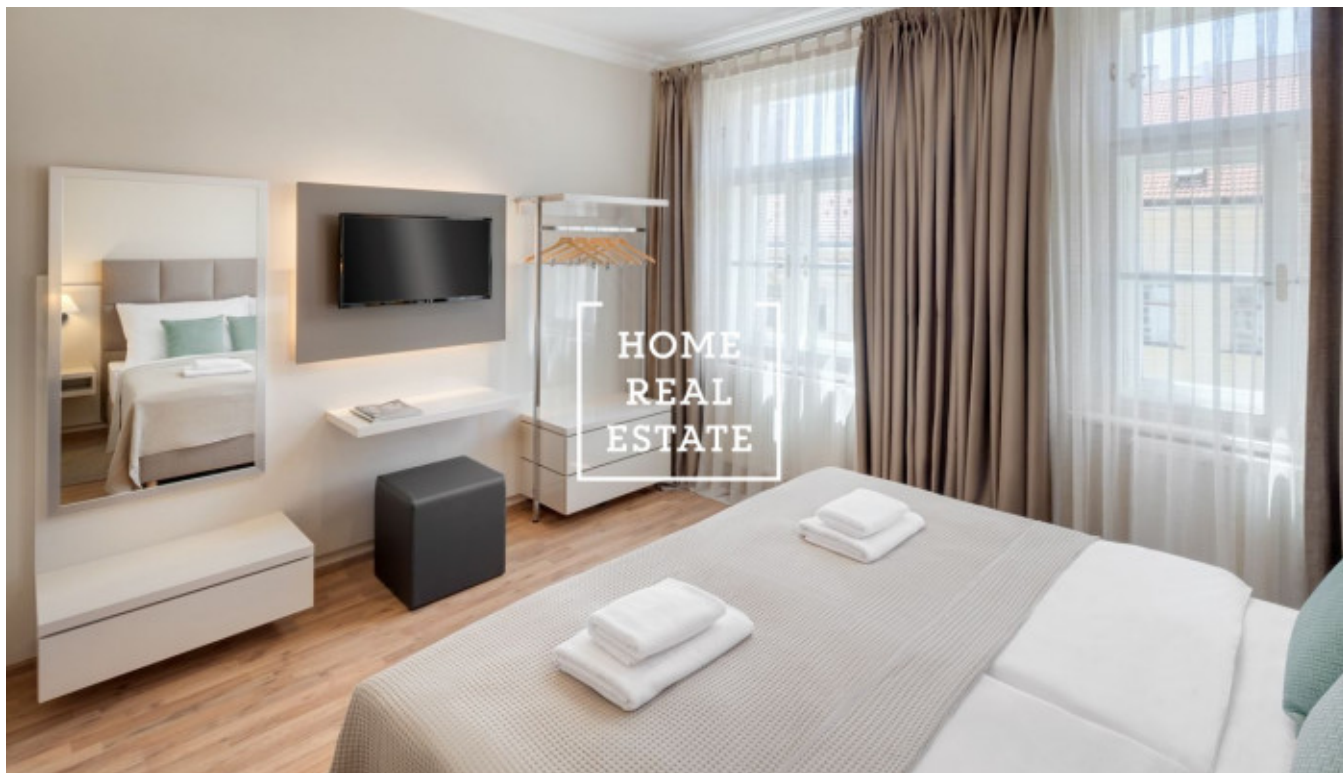

## Rent flat 2+kk, 46 m<sup>2</sup> - Milady Horákové

ID	<a href="#">35269</a>	Offer	Rental
Group	2+kk	Furnished	Furnished
Ownership	Personal	Usable area	46 m <sup>2</sup>
City	<a href="#">Prague</a>	City district	<a href="#">Bubeneč</a>
Status	Realized		