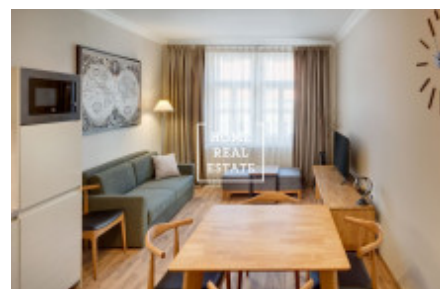

## Rent flat 2+kk, 46 m<sup>2</sup> - Milady Horákové

ID	<a href="#">35269</a>	Offer	Rental
Group	2+kk	Furnished	Furnished
Ownership	Personal	Usable area	46 m <sup>2</sup>
City	<a href="#">Prague</a>	City district	<a href="#">Bubeneč</a>
Status	Realized		