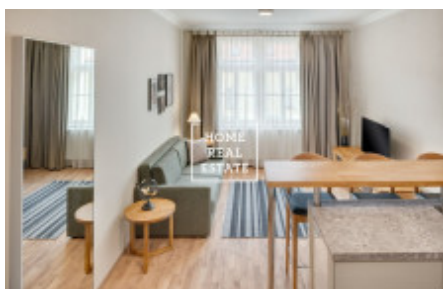

Rent flat 2+kk, 46 m² - Milady Horákové

ID	35269	Offer	Rental
Group	2+kk	Furnished	Furnished
Ownership	Personal	Usable area	46 m ²
City	Prague	City district	Bubeneč
Status	Realized		