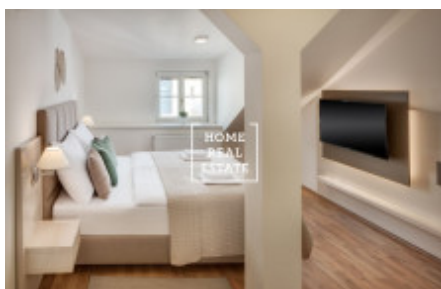

HOME
REAL
ESTATE

Rent flat 3+kk, 81 m² - Milady Horákové

ID	35266	Offer	Rental
Group	3+kk	Furnished	Furnished
Ownership	Personal	Usable area	81 m ²
City	Prague	City district	Bubeneč
Status	Realized		