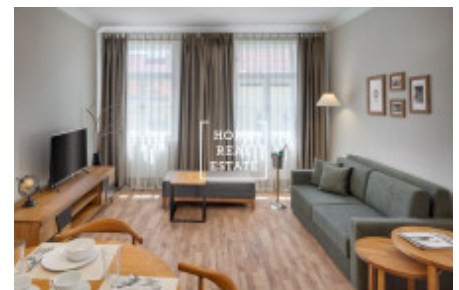

Rent flat 2+kk, 51 m² - Milady Horákové

ID	35263	Offer	Rental
Group	2+kk	Furnished	Furnished
Ownership	Personal	Usable area	51 m ²
City	Prague	City district	Bubeneč
Status	Realized		