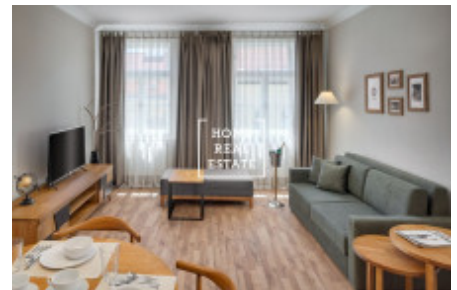

HOME
REAL
ESTATE

Rent flat 2+kk, 51 m² - Milady Horákové

ID	35263	Offer	Rental
Group	2+kk	Furnished	Furnished
Ownership	Personal	Usable area	51 m ²
City	Prague	City district	Bubeneč
Status	Realized		