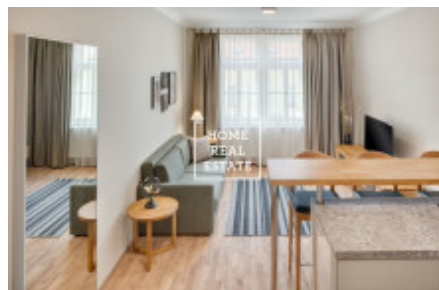

Rent flat 2+kk, 51 m² - Milady Horákové

ID	35263	Offer	Rental
Group	2+kk	Furnished	Furnished
Ownership	Personal	Usable area	51 m ²
City	Prague	City district	Bubeneč
Status	Realized		