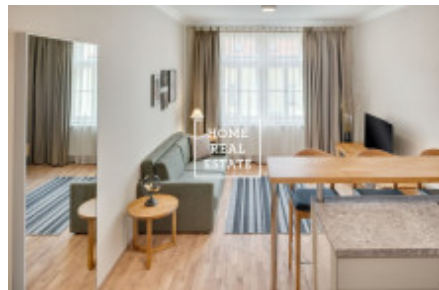

HOME
REAL
ESTATE

Rent flat 2+kk, 51 m² - Milady Horákové

ID	35263	Offer	Rental
Group	2+kk	Furnished	Furnished
Ownership	Personal	Usable area	51 m ²
City	Prague	City district	Bubeneč
Status	Realized		