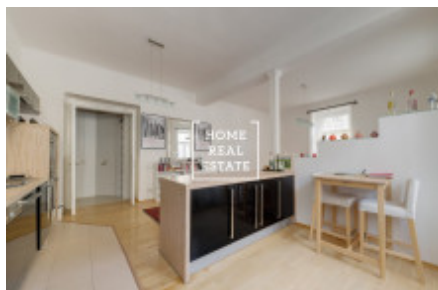

Rent flat 2+kk, 80 m2 - Na Kozačce, Praha 2

ID	35261	Offer	Rental
Group	2+kk	Furnished	Furnished
Ownership	Personal	Usable area	80 m ²
City	Prague	District	Praha 2
City district	Vinohrady	Status	Realized