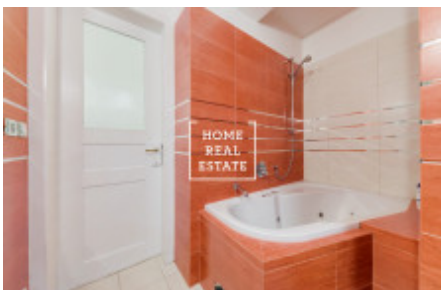

Rent flat 2+kk, 80 m2 - Na Kozačce, Praha 2

ID	35261	Offer	Rental
Group	2+kk	Furnished	Furnished
Ownership	Personal	Usable area	80 m ²
City	Prague	District	Praha 2
City district	Vinohrady	Status	Realized