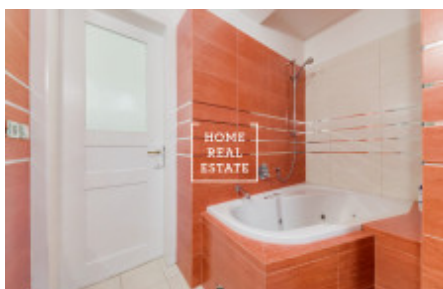

## Rent flat 2+kk, 80 m<sup>2</sup> - Na Kozačce, Praha 2

ID	<a href="#">35261</a>	Offer	Rental
Group	2+kk	Furnished	Furnished
Ownership	Personal	Usable area	80 m <sup>2</sup>
City	<a href="#">Prague</a>	District	<a href="#">Praha 2</a>
City district	<a href="#">Vinohrady</a>	Status	Realized