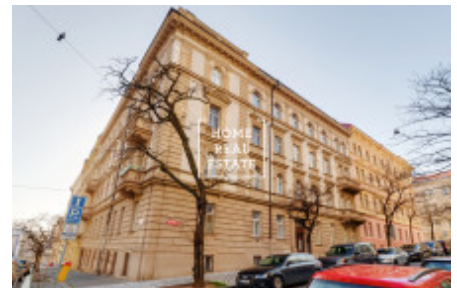

HOME
REAL
ESTATE

Rent flat 2+kk, 80 m2 - Na Kozačce, Praha 2

ID	35261
Offer	Rental
Group	2+kk
Furnished	Furnished
Ownership	Personal
Usable area	80 m ²
City	Prague
District	Praha 2
City district	Vinohrady