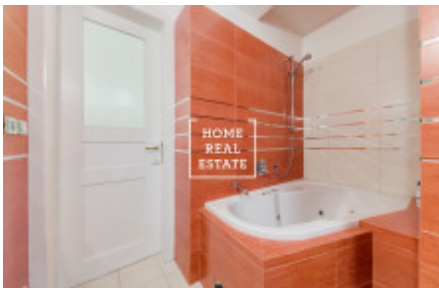

HOME
REAL
ESTATE

Rent flat 2+kk, 80 m2 - Na Kozačce, Praha 2

ID	35261
Offer	Rental
Group	2+kk
Furnished	Furnished
Ownership	Personal
Usable area	80 m ²
City	Prague
District	Praha 2
City district	Vinohrady