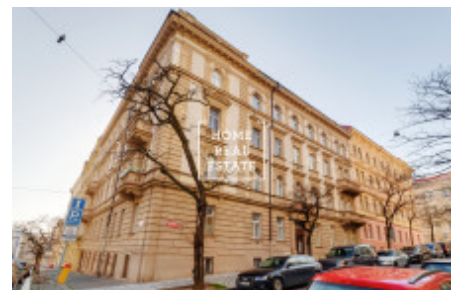

Rent flat 2+kk, 80 m2 - Na Kozačce, Praha 2

ID	35261	Offer	Rental
Group	2+kk	Furnished	Furnished
Ownership	Personal	Usable area	80 m ²
City	Prague	District	Praha 2
City district	Vinohrady	Status	Realized