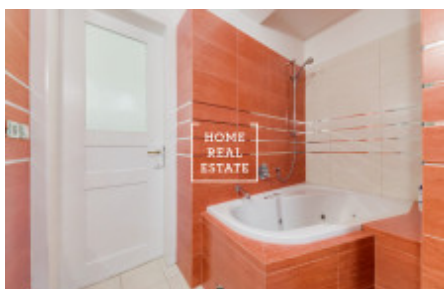

HOME
REAL
ESTATE

Rent flat 2+kk, 80 m² - Na Kozačce, Praha 2

ID	35261	Offer	Rental
Group	2+kk	Furnished	Furnished
Ownership	Personal	Usable area	80 m ²
City	Prague	District	Praha 2
City district	Vinohrady	Status	Realized