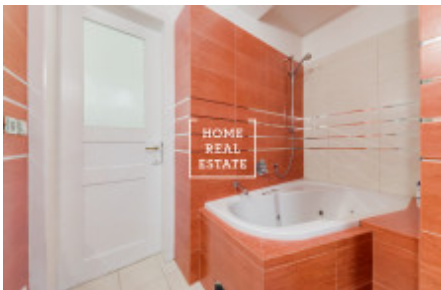

Rent flat 2+kk, 80 m2 - Na Kozačce, Praha 2

ID	35261	Offer	Rental
Group	2+kk	Furnished	Furnished
Ownership	Personal	Usable area	80 m ²
City	Prague	District	Praha 2
City district	Vinohrady	Status	Realized