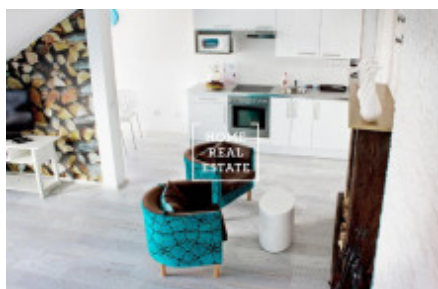

HOME
REAL
ESTATE

Rent flat 2+kk, 63 m² - Legerova

ID	35257	Offer	Rental
Group	2+kk	Furnished	Furnished
Ownership	Personal	Usable area	63 m²
City	Prague	City district	Nové Město
Status	Realized