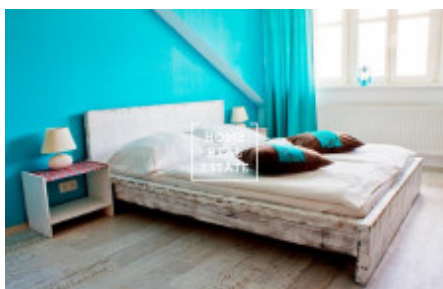

HOME
REAL
ESTATE

Rent flat 2+kk, 63 m² - Legerova

ID	35257	Offer	Rental
Group	2+kk	Furnished	Furnished
Ownership	Personal	Usable area	63 m ²
City	Prague	City district	Nové Město
Status	Realized		