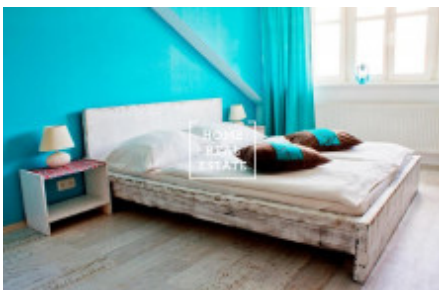

Rent flat 2+kk, 63 m2 - Legerova

ID	35257	Offer	Rental
Group	2+kk	Furnished	Furnished
Ownership	Personal	Usable area	63 m ²
City	Prague	City district	Nové Město
Status	Realized		