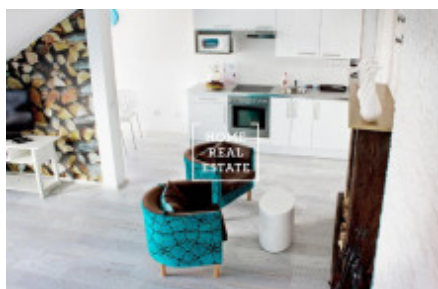

HOME
REAL
ESTATE

Rent flat 2+kk, 63 m² - Legerova

ID	35257	Offer	Rental
Group	2+kk	Furnished	Furnished
Ownership	Personal	Usable area	63 m ²
City	Prague	City district	Nové Město
Status	Realized		