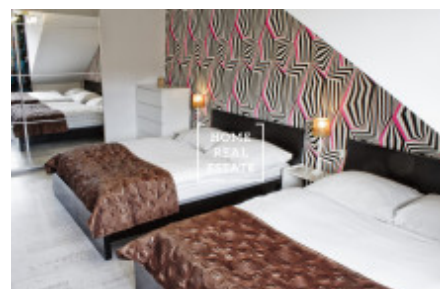

HOME
REAL
ESTATE

Rent flat 2+kk, 63 m2 - Legerova

ID	35257	Offer	Rental
Group	2+kk	Furnished	Furnished
Ownership	Personal	Usable area	63 m ²
City	Prague	City district	Nové Město
Status	Realized		