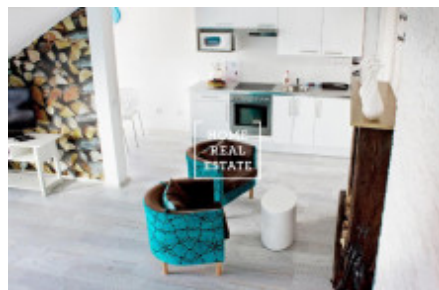

Rent flat 2+kk, 63 m2 - Legerova

ID	35257	Offer	Rental
Group	2+kk	Furnished	Furnished
Ownership	Personal	Usable area	63 m ²
City	Prague	City district	Nové Město
Status	Realized		