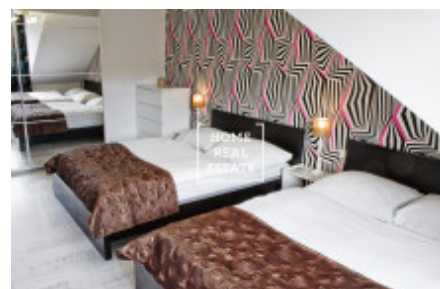

HOME
REAL
ESTATE

Rent flat 2+kk, 63 m² - Legerova

ID	35257	Offer	Rental
Group	2+kk	Furnished	Furnished
Ownership	Personal	Usable area	63 m ²
City	Prague	City district	Nové Město
Status	Realized		