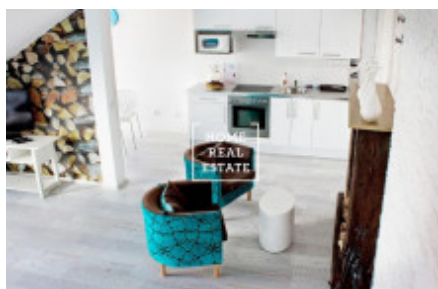

HOME
REAL
ESTATE

Rent flat 2+kk, 63 m2 - Legerova

ID	35257	Offer	Rental
Group	2+kk	Furnished	Furnished
Ownership	Personal	Usable area	63 m ²
City	Prague	City district	Nové Město
Status	Realized		