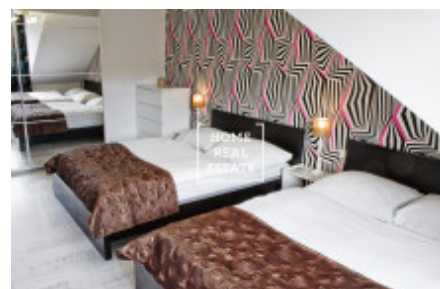

HOME
REAL
ESTATE

Rent flat 2+kk, 63 m² - Legerova

ID	35257	Offer	Rental
Group	2+kk	Furnished	Furnished
Ownership	Personal	Usable area	63 m²
City	Prague	City district	Nové Město
Status	Realized