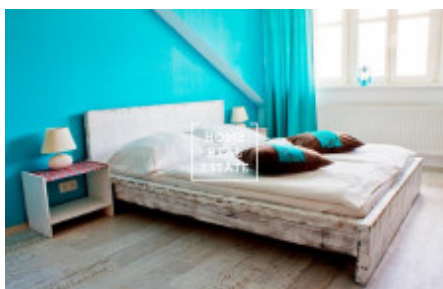

HOME
REAL
ESTATE

Rent flat 2+kk, 63 m² - Legerova

ID	35257	Offer	Rental
Group	2+kk	Furnished	Furnished
Ownership	Personal	Usable area	63 m²
City	Prague	City district	Nové Město
Status	Realized