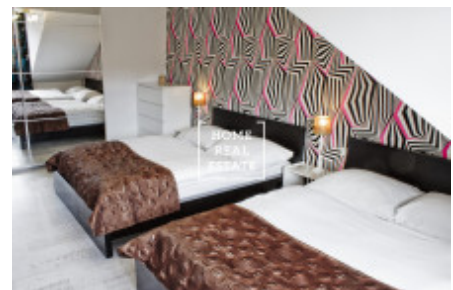

Rent flat 2+kk, 63 m2 - Legerova

ID	35257	Offer	Rental
Group	2+kk	Furnished	Furnished
Ownership	Personal	Usable area	63 m ²
City	Prague	City district	Nové Město
Status	Realized		