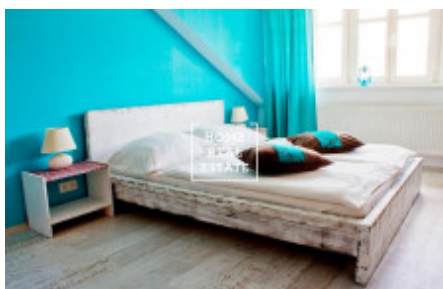

HOME
REAL
ESTATE

Rent flat 2+kk, 63 m2 - Legerova

ID	35257	Offer	Rental
Group	2+kk	Furnished	Furnished
Ownership	Personal	Usable area	63 m ²
City	Prague	City district	Nové Město
Status	Realized		