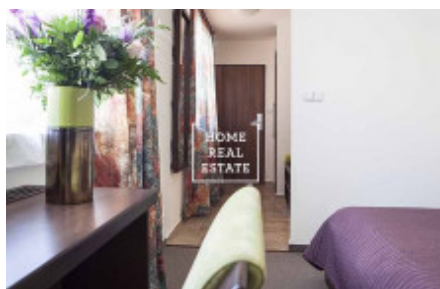

HOME
REAL
ESTATE

Rent flat 1+kk, 20 m2 - Na Bělidle, Praha 5

BYTY K PRONÁJMU
V CENTRU MĚSTA OD 10.000,-Kč!

DOBA NÁJMU OD 1 DO 6 MĚSÍCŮ.
BEZ RUCÍ.
VLOŽENÉ.
PROVIZE RK-3.000,- Kč.

+420 777 720 799