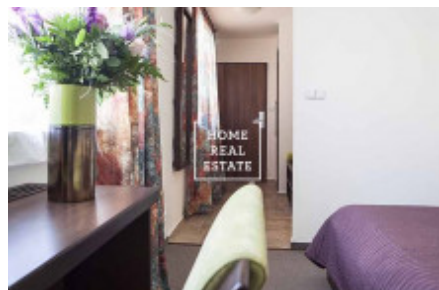

HOME
REAL
ESTATE

Rent flat 1+kk, 20 m2 - Na Bělidle, Praha 5

BYTY K PRONÁJMU
V CENTRU MĚSTA OD 10.000,- Kč!

DOBA NÁJMU OD 1 DO 6 MĚSÍCŮ.
BEZ RUCÍ.
VLOŽENÉ.
PROVIZE RK-3.000,- Kč.

+420 777 720 799