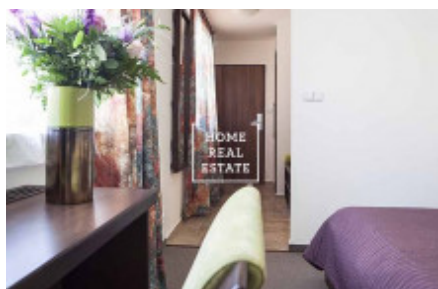

HOME
REAL
ESTATE

Rent flat 1+kk, 20 m2 - Na Bělidle, Praha 5

BYTY K PRONÁJMU
V CENTRU MĚSTA OD 10.000,- Kč!

DOBA NÁJMU OD 1 DO 6 MĚSÍCŮ.
BEZ RUCÍ.
VLOŽENÉHO.
PROVÍZE 3K-3.000,- Kč.

+420 777 720 799