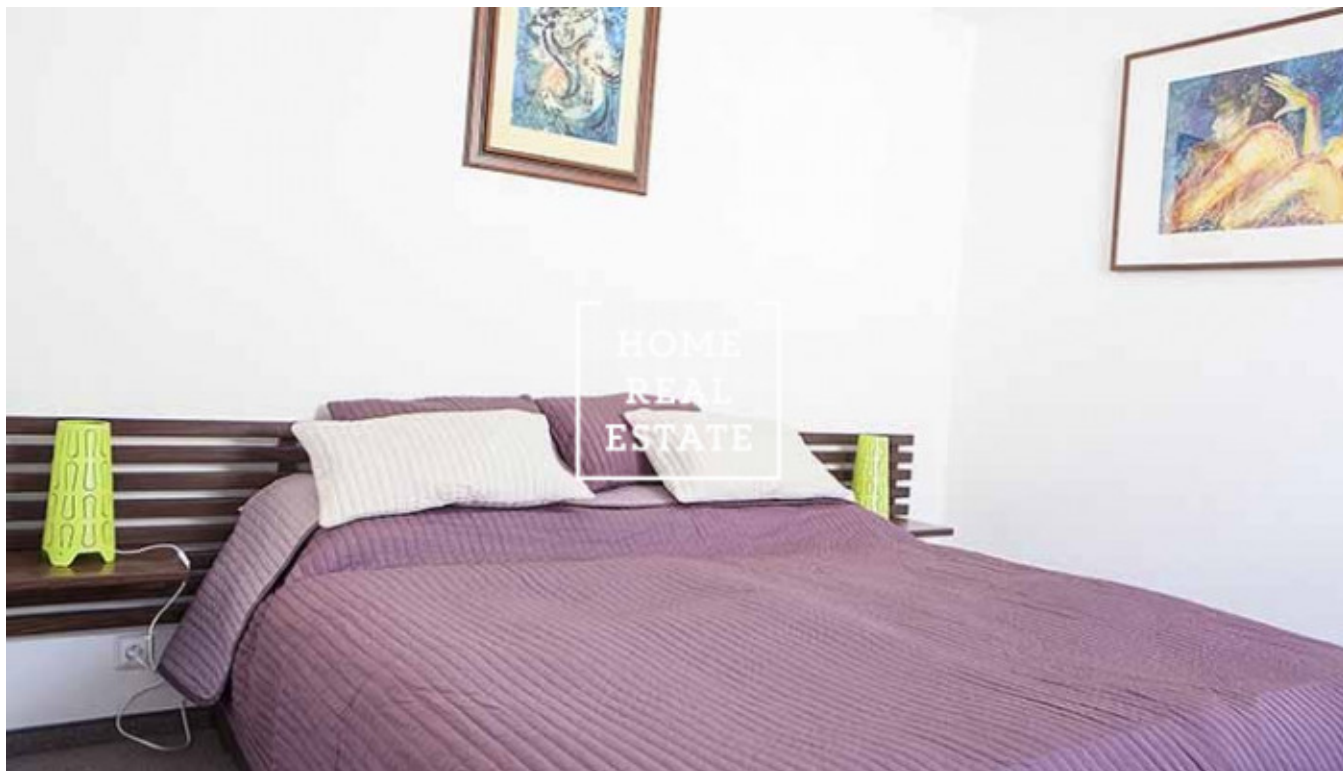

HOME
REAL
ESTATE

Rent flat 1+kk, 20 m2 - Na Bělidle, Praha 5

BYTY K PRONÁJMU
V CENTRU MĚSTA OD 10.000,-Kč!

DOBA NÁJMU OD 1 DO 6 MĚSÍCŮ.
BEZ RUCÍ.
VLOŽENÉ.
PROVIZE RK-3.000,- Kč.

+420 777 720 799