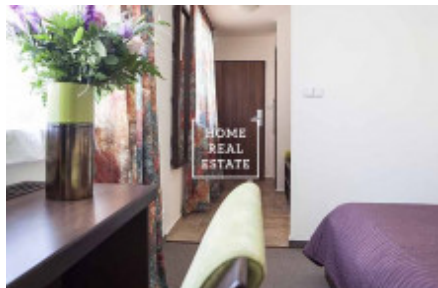

## Rent flat 1+kk, 20 m<sup>2</sup> - Na Bělidle, Praha 5

ID  
Offer  
Group  
Furnished  
Ownership  
Usable area  
Parking  
City  
District  
City district

[35255](#)  
Rental  
1+kk  
Furnished  
Personal  
20 m<sup>2</sup>  
Yes  
[Prague](#)  
[Praha 5](#)  
[Smíchov](#)