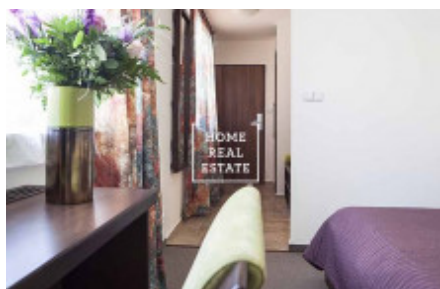

HOME
REAL
ESTATE

Rent flat 1+kk, 20 m2 - Na Bělidle, Praha 5

BYTY K PRONÁJMU
V CENTRU MĚSTA OD 10.000,- Kč!

DOBA NÁJMU OD 1 DO 6 MĚSÍCŮ.
BEZ RUCÍ.
VLOŽENÉ.
PROVIZE RK-3.000,- Kč.

+420 777 720 799