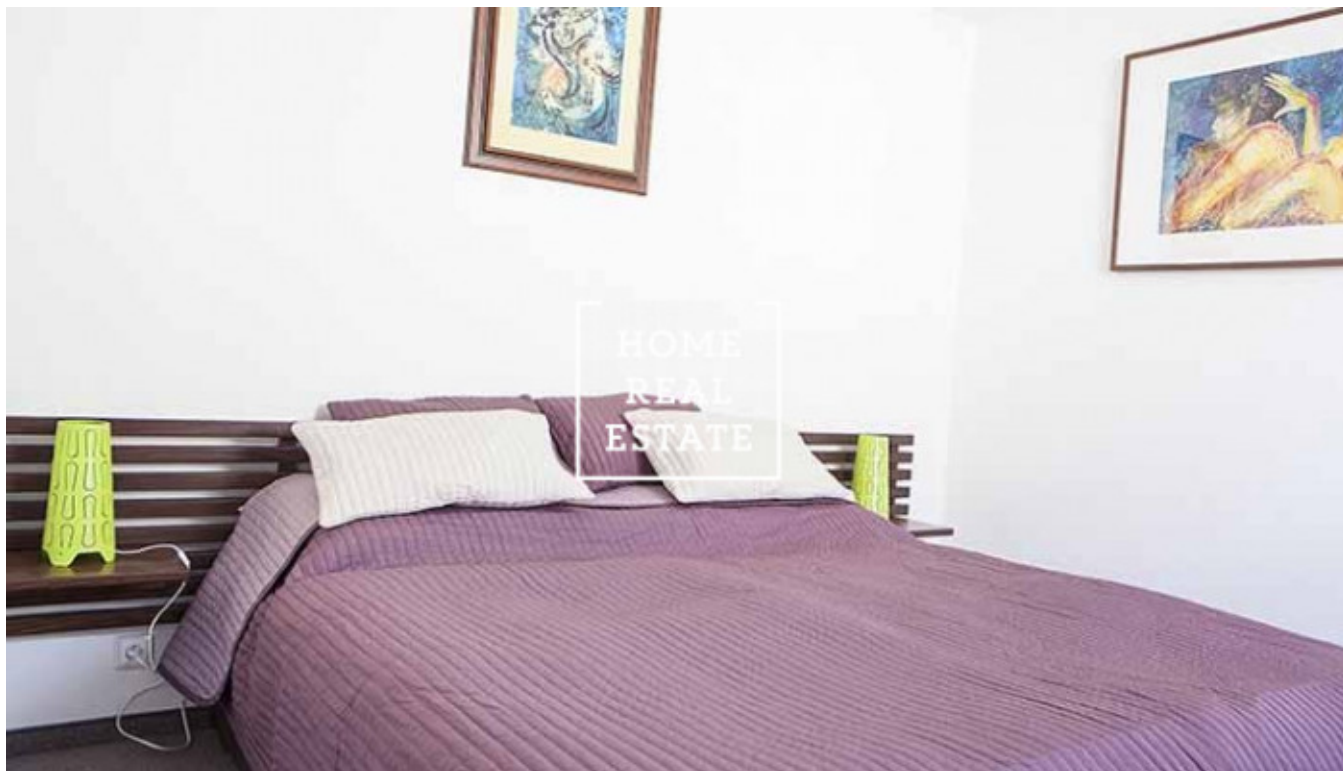

HOME
REAL
ESTATE

Rent flat 1+kk, 20 m2 - Na Bělidle, Praha 5

BYTY K PRONÁJMU
V CENTRU MĚSTA OD 10.000,- Kč!

DOBA NÁJMU OD 1 DO 6 MĚSÍCŮ.
BEZ RUCÍ.
VLOŽENÉ.
PROVIZE RK-3.000,- Kč.

+420 777 720 799