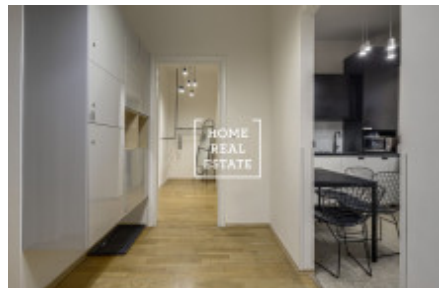

HOME
REAL
ESTATE

Rent flat 1+1, 48 m2 - Bořivojova, Praha 3

ID	35243
Offer	Rental
Group	1+1
Furnished	Furnished
Ownership	Personal
Usable area	48 m ²
City	Prague
District	Praha 3
City district	Vinohrady