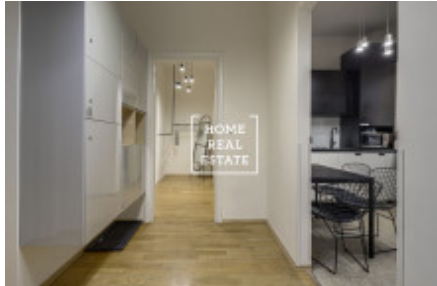

# Rent flat 1+1, 48 m2 - Bořivojova, Praha 3

Home Real Estate on behalf of the owner offers to rent a spacious apartment 1+1 with the full area of 47.4 m<sup>2</sup>, situated in a prime location of Prague 3 - upper quarter of Žižkov. Lease period is only 2-3 months with possibility of extension by agreement. The fully furnished apartment 1+1 with private bathroom, consists of two spacious rooms, which has double beds, TV, cabinets, chairs, bedside tables. Bathroom contains a bidet, shower, sink and mirror with lighting. The kitchen is in a public space for two apartments, as well as the entrance hall. Location of this apartment is very popular. In the surroundings you will find excellent civic amenities and the possibility of relaxation: kindergarten and elementary school, University of Economics, sports hall, children's playground, post office, etc. Nearby is a rich selection of great bars and excellent restaurants. Within walking distance is the Jiřího z Poděbrad Square, the Žižkov Television Tower, the Olšany Cemeteries and other. For spending your free time and rest nearby is also very popular park in the Vinohrady district in Prague with the best views of the city and beer garden inside - Rieger Gardens Park. Excellent transport accessibility - bus and tram stop Husinecká are within walking distance, metro station Jiřího z Poděbrad is located just a 5-minute walk from home. Only 5 minutes to the city center. Price: 10,000 CZK + utilities: 3,000 CZK incl. electricity. Security deposits is 10,000 CZK. Agency commission is 3,000 CZK. Available now. In this location we have more apartments for rent, contact us and get the complete offer of our agency. For more information about this property or to arrange the viewings, just fill in the form below, and we will contact you as soon as possible to arrange a date of viewing of an apartment that will suit you.