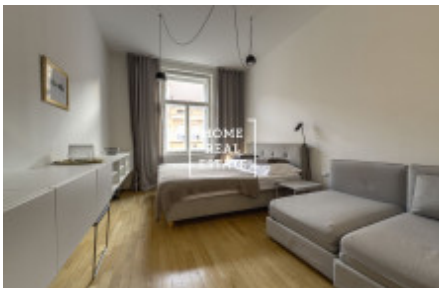

HOME
REAL
ESTATE

Rent flat 1+1, 48 m2 - Bořivojova, Praha 3

ID	35243
Offer	Rental
Group	1+1
Furnished	Furnished
Ownership	Personal
Usable area	48 m ²
City	Prague
District	Praha 3
City district	Vinohrady