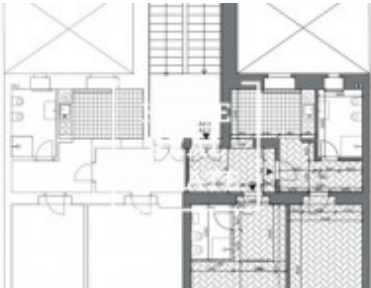

# Rent flat 2+1, 74 m2 - Bořivojova, Praha 3

Home Real Estate on behalf of the owner offers to rent a spacious apartment 2+1 with the full area of 73,4 m<sup>2</sup>, situated in a prime location of Prague 3 - upper quarter of Žižkov. For long term rent. The fully furnished apartment 2+1 with private bathroom, consists of two spacious rooms, each of which has double beds, TV, cabinets, chairs, bedside tables. Bathroom contains a bidet, shower, sink and mirror with lighting. The kitchen overlooks onto the quiet courtyard, but the rooms are oriented to Bořivojova street (south orientation). Location of this apartment is very popular. In the surroundings you will find excellent civic amenities and the possibility of relaxation: kindergarten and elementary school, University of Economics, sports hall, children's playground, post office, etc. Nearby is a rich selection of great bars and excellent restaurants. Within walking distance is the Jiřího z Poděbrad Square, the Žižkov Television Tower, the Olšany Cemeteries and other. For spending your free time and rest nearby is also very popular park in the Vinohrady district in Prague with the best views of the city and beer garden inside - Rieger Gardens Park. Excellent transport accessibility - bus and tram stop Husinecká are within walking distance, metro station Jiřího z Poděbrad is located just a 5-minute walk from home. Only 5 minutes to the city center. Price: 15.900 CZK + utilities: 6,000 CZK incl. electricity. Security deposits is 10,000 CZK. NO COMMISSION. Available now. For more information about this property or to arrange the viewings, just fill in the form below, and we will contact you as soon as possible to arrange a date of viewing of an apartment that will suit you.