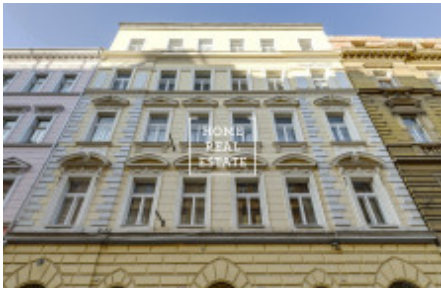

# Rent flat 2+1, 74 m2 - Bořivojova, Praha 3

Home Real Estate on behalf of the owner offers to rent a spacious apartment 2+1 with the full area of 73,4 m<sup>2</sup>, situated in a prime location of Prague 3 - upper quarter of Žižkov. For long term rent. The fully furnished apartment 2+1 with private bathroom, consists of two spacious rooms, each of which has double beds, TV, cabinets, chairs, bedside tables. Bathroom contains a bidet, shower, sink and mirror with lighting. The kitchen overlooks onto the quiet courtyard, but the rooms are oriented to Bořivojova street (south orientation). Location of this apartment is very popular. In the surroundings you will find excellent civic amenities and the possibility of relaxation: kindergarten and elementary school, University of Economics, sports hall, children's playground, post office, etc. Nearby is a rich selection of great bars and excellent restaurants. Within walking distance is the Jiřího z Poděbrad Square, the Žižkov Television Tower, the Olšany Cemeteries and other. For spending your free time and rest nearby is also very popular park in the Vinohrady district in Prague with the best views of the city and beer garden inside - Rieger Gardens Park. Excellent transport accessibility - bus and tram stop Husinecká are within walking distance, metro station Jiřího z Poděbrad is located just a 5-minute walk from home. Only 5 minutes to the city center. Price: 15.900 CZK + utilities: 6,000 CZK incl. electricity. Security deposits is 10,000 CZK. NO COMMISSION. Available now. For more information about this property or to arrange the viewings, just fill in the form below, and we will contact you as soon as possible to arrange a date of viewing of an apartment that will suit you.