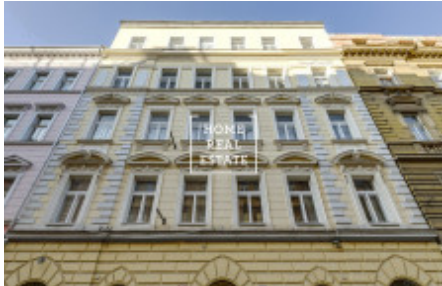

# Rent flat 2+1, 74 m2 - Bořivojova, Praha 3

Home Real Estate on behalf of the owner offers to rent a spacious apartment 2+1 with the full area of 73,4 m<sup>2</sup>, situated in a prime location of Prague 3 - upper quarter of Žižkov. For long term rent. The fully furnished apartment 2+1 with private bathroom, consists of two spacious rooms, each of which has double beds, TV, cabinets, chairs, bedside tables. Bathroom contains a bidet, shower, sink and mirror with lighting. The kitchen overlooks onto the quiet courtyard, but the rooms are oriented to Bořivojova street (south orientation). Location of this apartment is very popular. In the surroundings you will find excellent civic amenities and the possibility of relaxation: kindergarten and elementary school, University of Economics, sports hall, children's playground, post office, etc. Nearby is a rich selection of great bars and excellent restaurants. Within walking distance is the Jiřího z Poděbrad Square, the Žižkov Television Tower, the Olšany Cemeteries and other. For spending your free time and rest nearby is also very popular park in the Vinohrady district in Prague with the best views of the city and beer garden inside - Rieger Gardens Park. Excellent transport accessibility - bus and tram stop Husinecká are within walking distance, metro station Jiřího z Poděbrad is located just a 5-minute walk from home. Only 5 minutes to the city center. Price: 15.900 CZK + utilities: 6,000 CZK incl. electricity. Security deposits is 10,000 CZK. NO COMMISSION. Available now. For more information about this property or to arrange the viewings, just fill in the form below, and we will contact you as soon as possible to arrange a date of viewing of an apartment that will suit you.