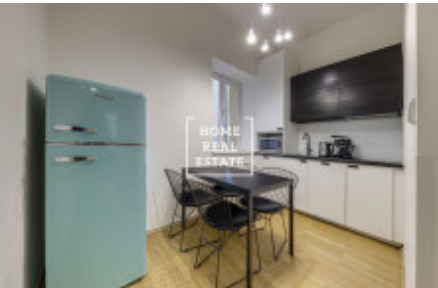

# Rent flat 2+1, 74 m2 - Bořivojova, Praha 3

Home Real Estate on behalf of the owner offers to rent a spacious apartment 2+1 with the full area of 73,4 m<sup>2</sup>, situated in a prime location of Prague 3 - upper quarter of Žižkov. For long term rent. The fully furnished apartment 2+1 with private bathroom, consists of two spacious rooms, each of which has double beds, TV, cabinets, chairs, bedside tables. Bathroom contains a bidet, shower, sink and mirror with lighting. The kitchen overlooks onto the quiet courtyard, but the rooms are oriented to Bořivojova street (south orientation). Location of this apartment is very popular. In the surroundings you will find excellent civic amenities and the possibility of relaxation: kindergarten and elementary school, University of Economics, sports hall, children's playground, post office, etc. Nearby is a rich selection of great bars and excellent restaurants. Within walking distance is the Jiřího z Poděbrad Square, the Žižkov Television Tower, the Olšany Cemeteries and other. For spending your free time and rest nearby is also very popular park in the Vinohrady district in Prague with the best views of the city and beer garden inside - Rieger Gardens Park. Excellent transport accessibility - bus and tram stop Husinecká are within walking distance, metro station Jiřího z Poděbrad is located just a 5-minute walk from home. Only 5 minutes to the city center. Price: 15.900 CZK + utilities: 6,000 CZK incl. electricity. Security deposits is 10,000 CZK. NO COMMISSION. Available now. For more information about this property or to arrange the viewings, just fill in the form below, and we will contact you as soon as possible to arrange a date of viewing of an apartment that will suit you.