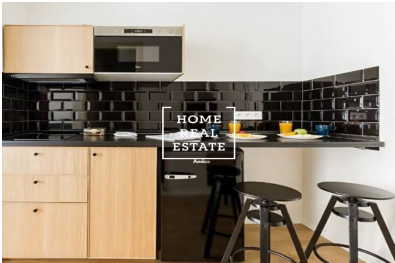

HOME
REAL
ESTATE

Rent flat 2+1, 60 m2 - Bořivojova, Praha 3

**HOME
REAL
ESTATE**

ID	35236
Offer	Rental
Group	2+1
Furnished	Furnished
Ownership	Personal
Usable area	60 m ²
City	Prague
District	Praha 3
City district	Vinohrady