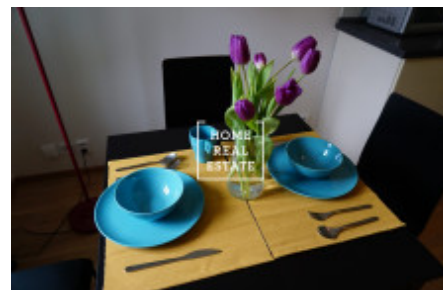

Rent flat 2+kk, 37 m2 - Vlčkova, Praha 3

ID	35232	Offer	Rental
Group	2+kk	Furnished	Furnished
Ownership	Personal	Usable area	37 m ²
City	Prague	District	Praha 3
City district	Žižkov	Status	Realized