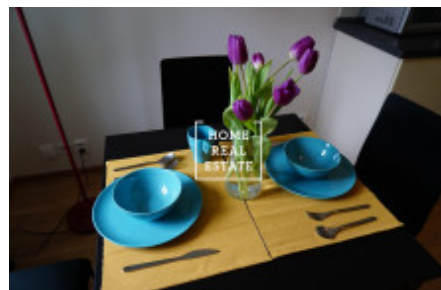

Rent flat 2+kk, 37 m2 - Vlčkova, Praha 3

ID	35232	Offer	Rental
Group	2+kk	Furnished	Furnished
Ownership	Personal	Usable area	37 m ²
City	Prague	District	Praha 3
City district	Žižkov	Status	Realized