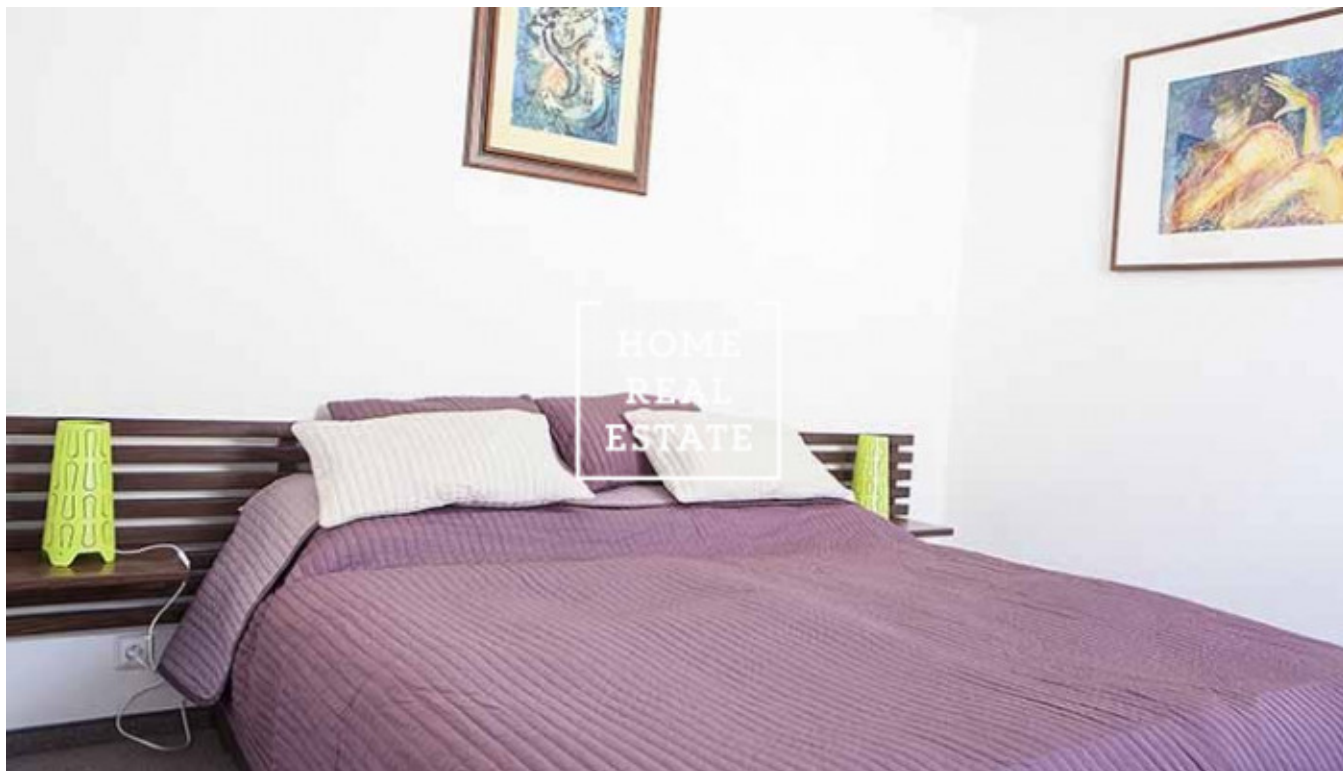

HOME
REAL
ESTATE

Rent flat 1+kk, 20 m² - Nádražní, Praha 5

ID
Offer
Group
Furnished
Ownership
Usable area
Parking
City
District
City district

[35230](#)
Rental
1+kk
Furnished
Personal
20 m²
Yes
[Prague](#)
[Praha 5](#)
[Smíchov](#)