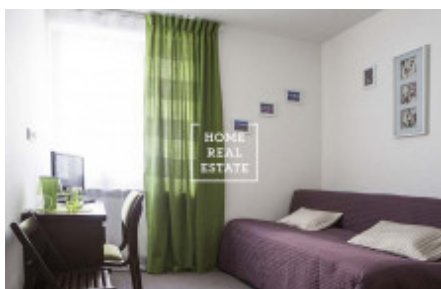

HOME
REAL
ESTATE

Rent flat 1+kk, 20 m² - Nádražní, Praha 5

ID
Offer
Group
Furnished
Ownership
Usable area
Parking
City
District
City district

[35230](#)
Rental
1+kk
Furnished
Personal
20 m²
Yes
[Prague](#)
[Praha 5](#)
[Smíchov](#)