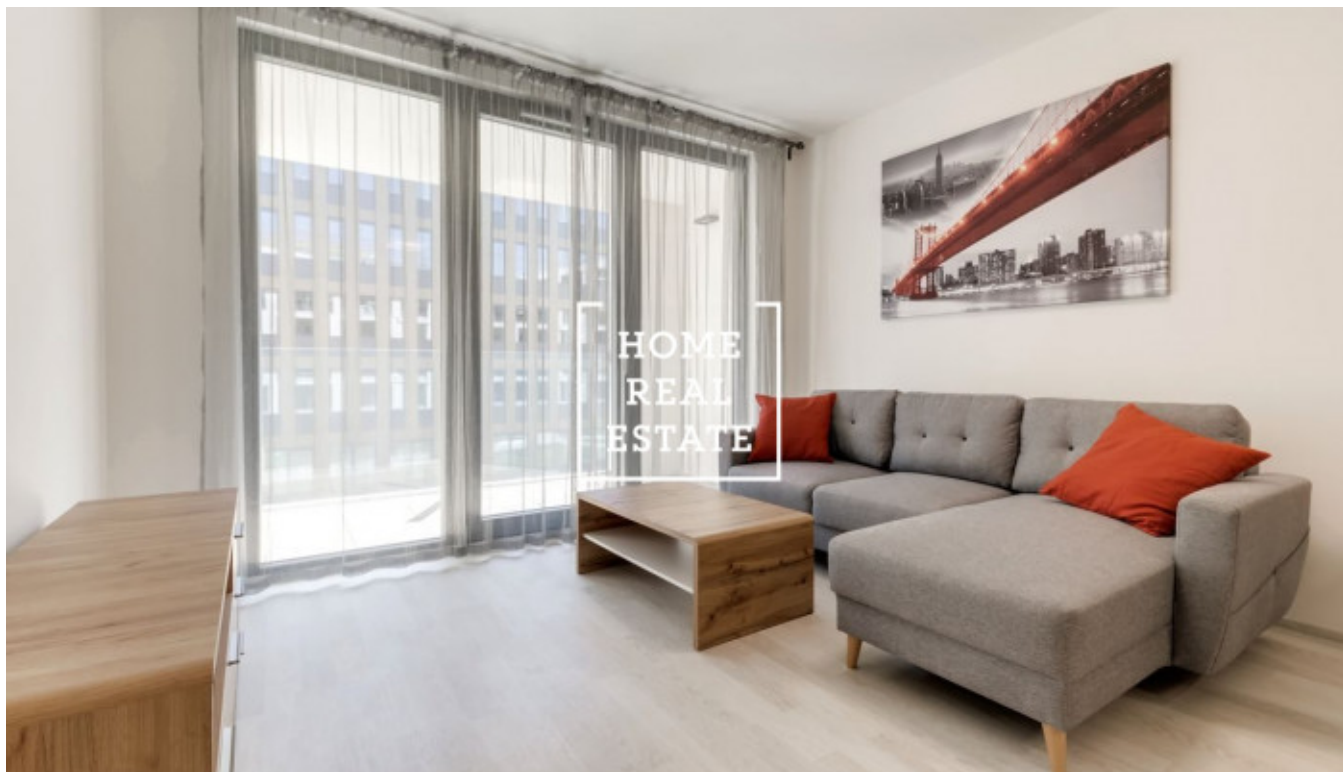

Rent flat 2+kk, 52 m² - U Mlýnského kanálu, Praha 8

| | | | |
|-----------|-------------------------|---------------|------------------------|
| ID | 35228 | Offer | Rental |
| Group | 2+kk | Furnished | Furnished |
| Ownership | Personal | Usable area | 52 m ² |
| Parking | Yes | City | Prague |
| District | Praha 8 | City district | Karlín |
| Status | Realised | | |