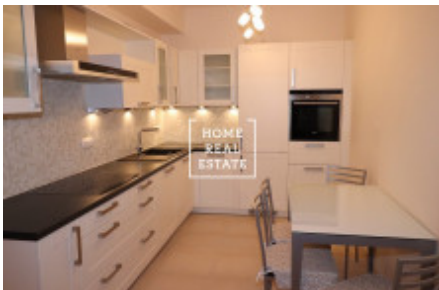

Rent flat 2+kk, 61 m² - Brunclíkova, Praha 6

ID	35227	Offer	Rental
Group	2+kk	Furnished	Furnished
Ownership	Personal	Usable area	61 m ²
Parking	Yes	City	Prague
District	Praha 6	City district	Břevnov
Status	Realized		