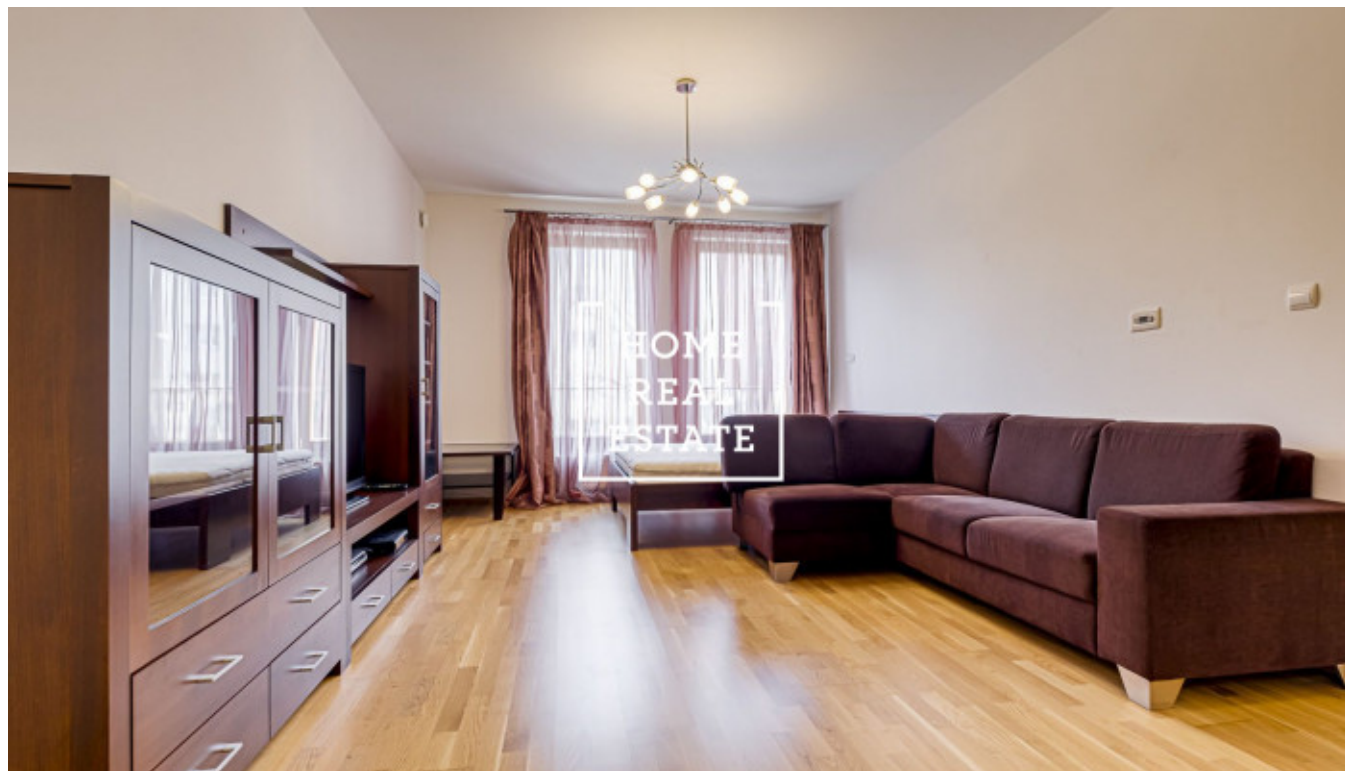

## Rent flat 2+kk, 61 m<sup>2</sup> - Brunclíkova, Praha 6

ID	<a href="#">35227</a>	Offer	Rental
Group	2+kk	Furnished	Furnished
Ownership	Personal	Usable area	61 m <sup>2</sup>
Parking	Yes	City	<a href="#">Prague</a>
District	<a href="#">Praha 6</a>	City district	<a href="#">Břevnov</a>
Status	Realized		