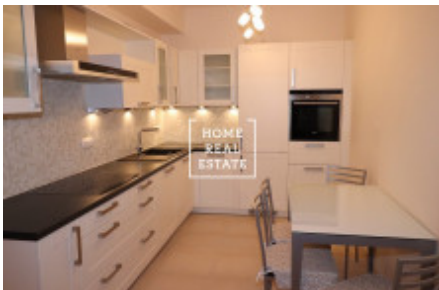

## Rent flat 2+kk, 61 m<sup>2</sup> - Brunclíkova, Praha 6

ID	<a href="#">35227</a>	Offer	Rental
Group	2+kk	Furnished	Furnished
Ownership	Personal	Usable area	61 m <sup>2</sup>
Parking	Yes	City	<a href="#">Prague</a>
District	<a href="#">Praha 6</a>	City district	<a href="#">Břevnov</a>
Status	Realized		