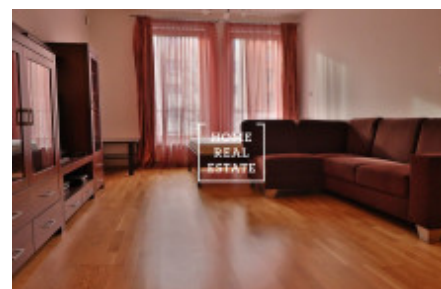

## Rent flat 2+kk, 61 m<sup>2</sup> - Brunclíkova, Praha 6

ID	<a href="#">35227</a>	Offer	Rental
Group	2+kk	Furnished	Furnished
Ownership	Personal	Usable area	61 m <sup>2</sup>
Parking	Yes	City	<a href="#">Prague</a>
District	<a href="#">Praha 6</a>	City district	<a href="#">Břevnov</a>
Status	Realized		