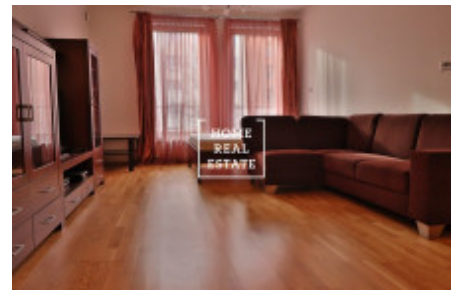

## Rent flat 2+kk, 61 m<sup>2</sup> - Brunclíkova, Praha 6

ID	<a href="#">35227</a>	Offer	Rental
Group	2+kk	Furnished	Furnished
Ownership	Personal	Usable area	61 m <sup>2</sup>
Parking	Yes	City	<a href="#">Prague</a>
District	<a href="#">Praha 6</a>	City district	<a href="#">Břevnov</a>
Status	Realized		