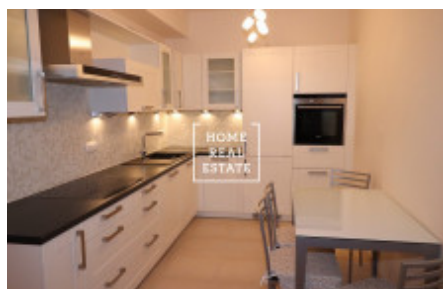

## Rent flat 2+kk, 61 m<sup>2</sup> - Brunclíkova, Praha 6

ID	<a href="#">35227</a>	Offer	Rental
Group	2+kk	Furnished	Furnished
Ownership	Personal	Usable area	61 m <sup>2</sup>
Parking	Yes	City	<a href="#">Prague</a>
District	<a href="#">Praha 6</a>	City district	<a href="#">Břevnov</a>
Status	Realized		