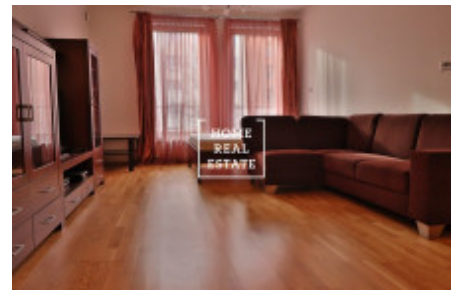

Rent flat 2+kk, 61 m² - Brunclíkova, Praha 6

ID	35227	Offer	Rental
Group	2+kk	Furnished	Furnished
Ownership	Personal	Usable area	61 m ²
Parking	Yes	City	Prague
District	Praha 6	City district	Břevnov
Status	Realized		